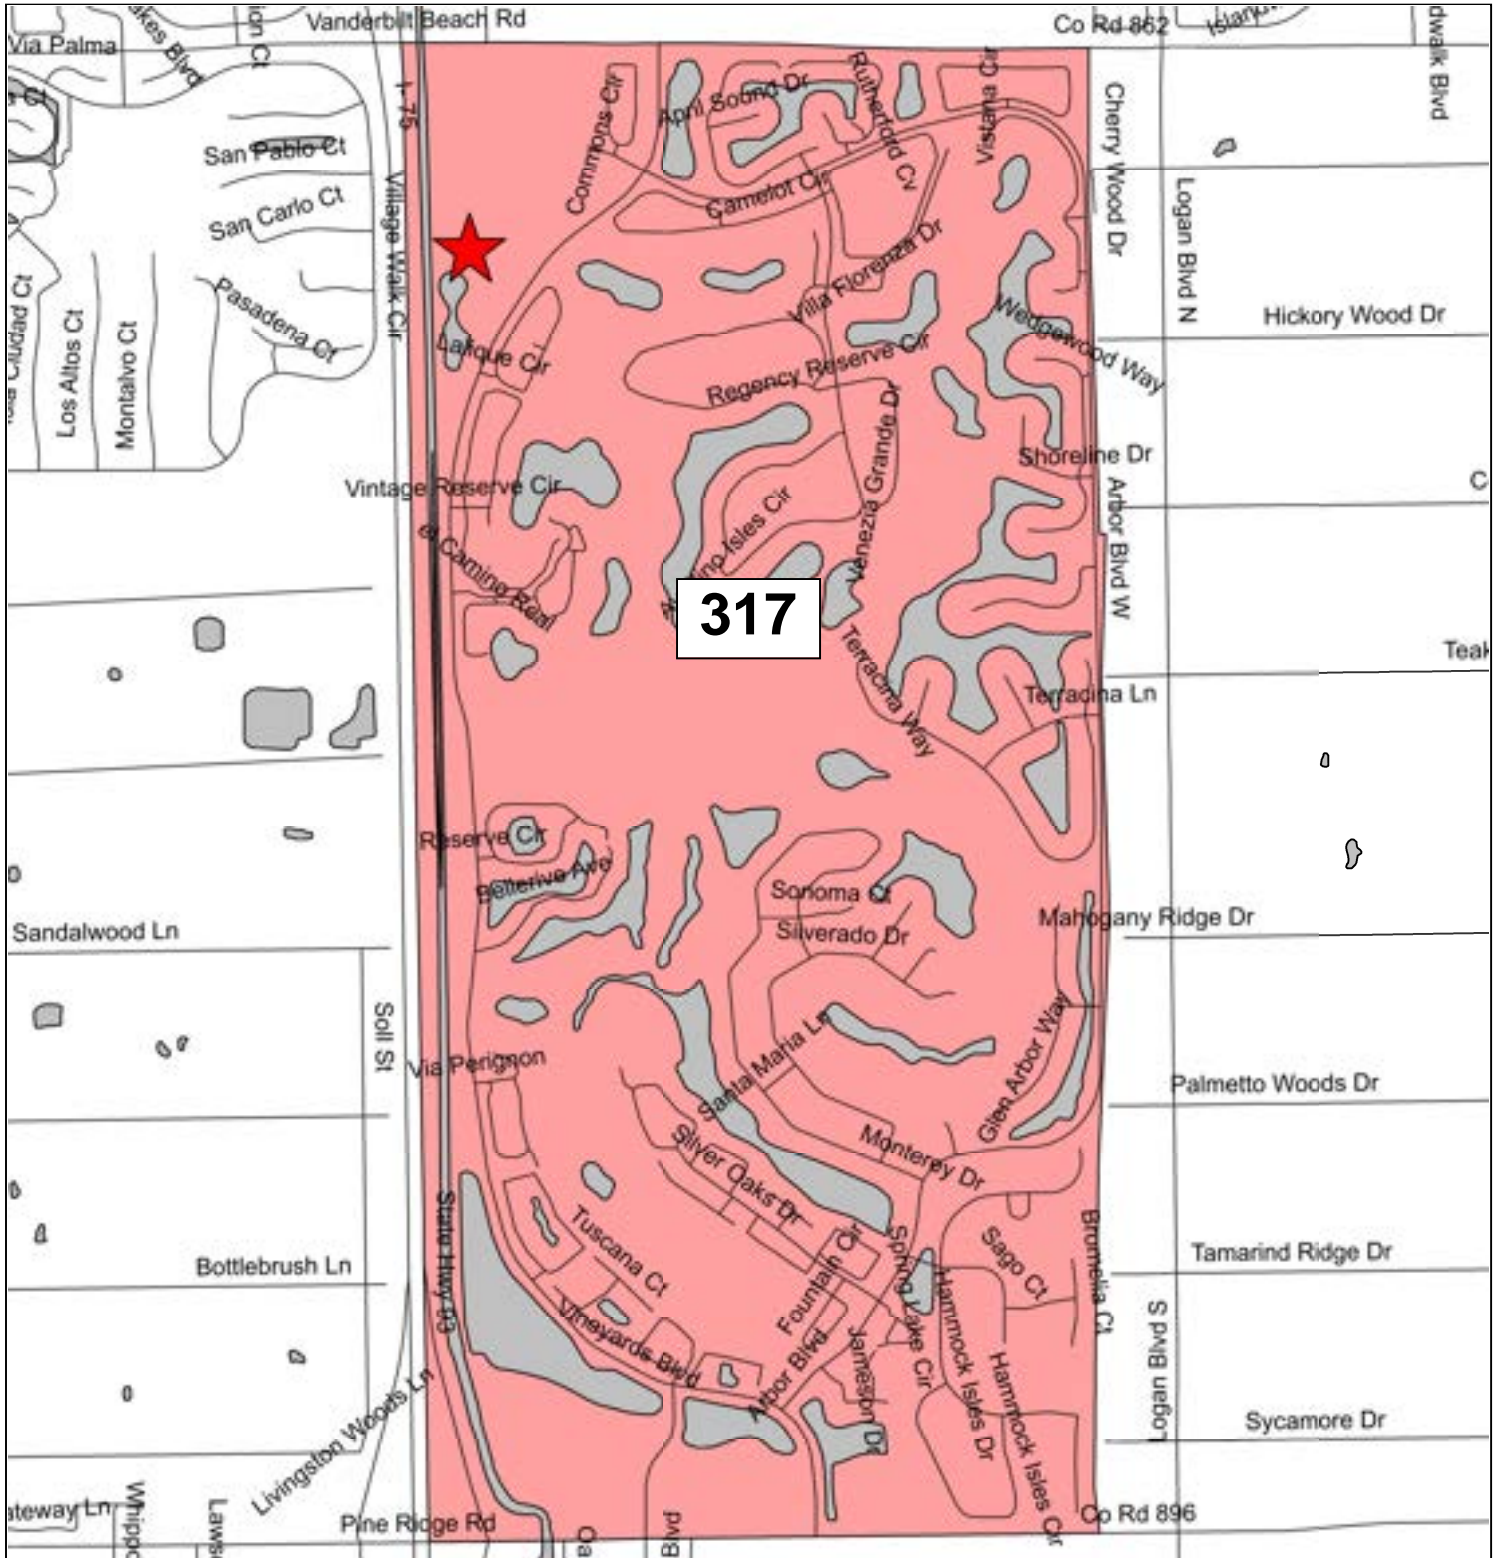

Precinct 317: Vineyards Community Park