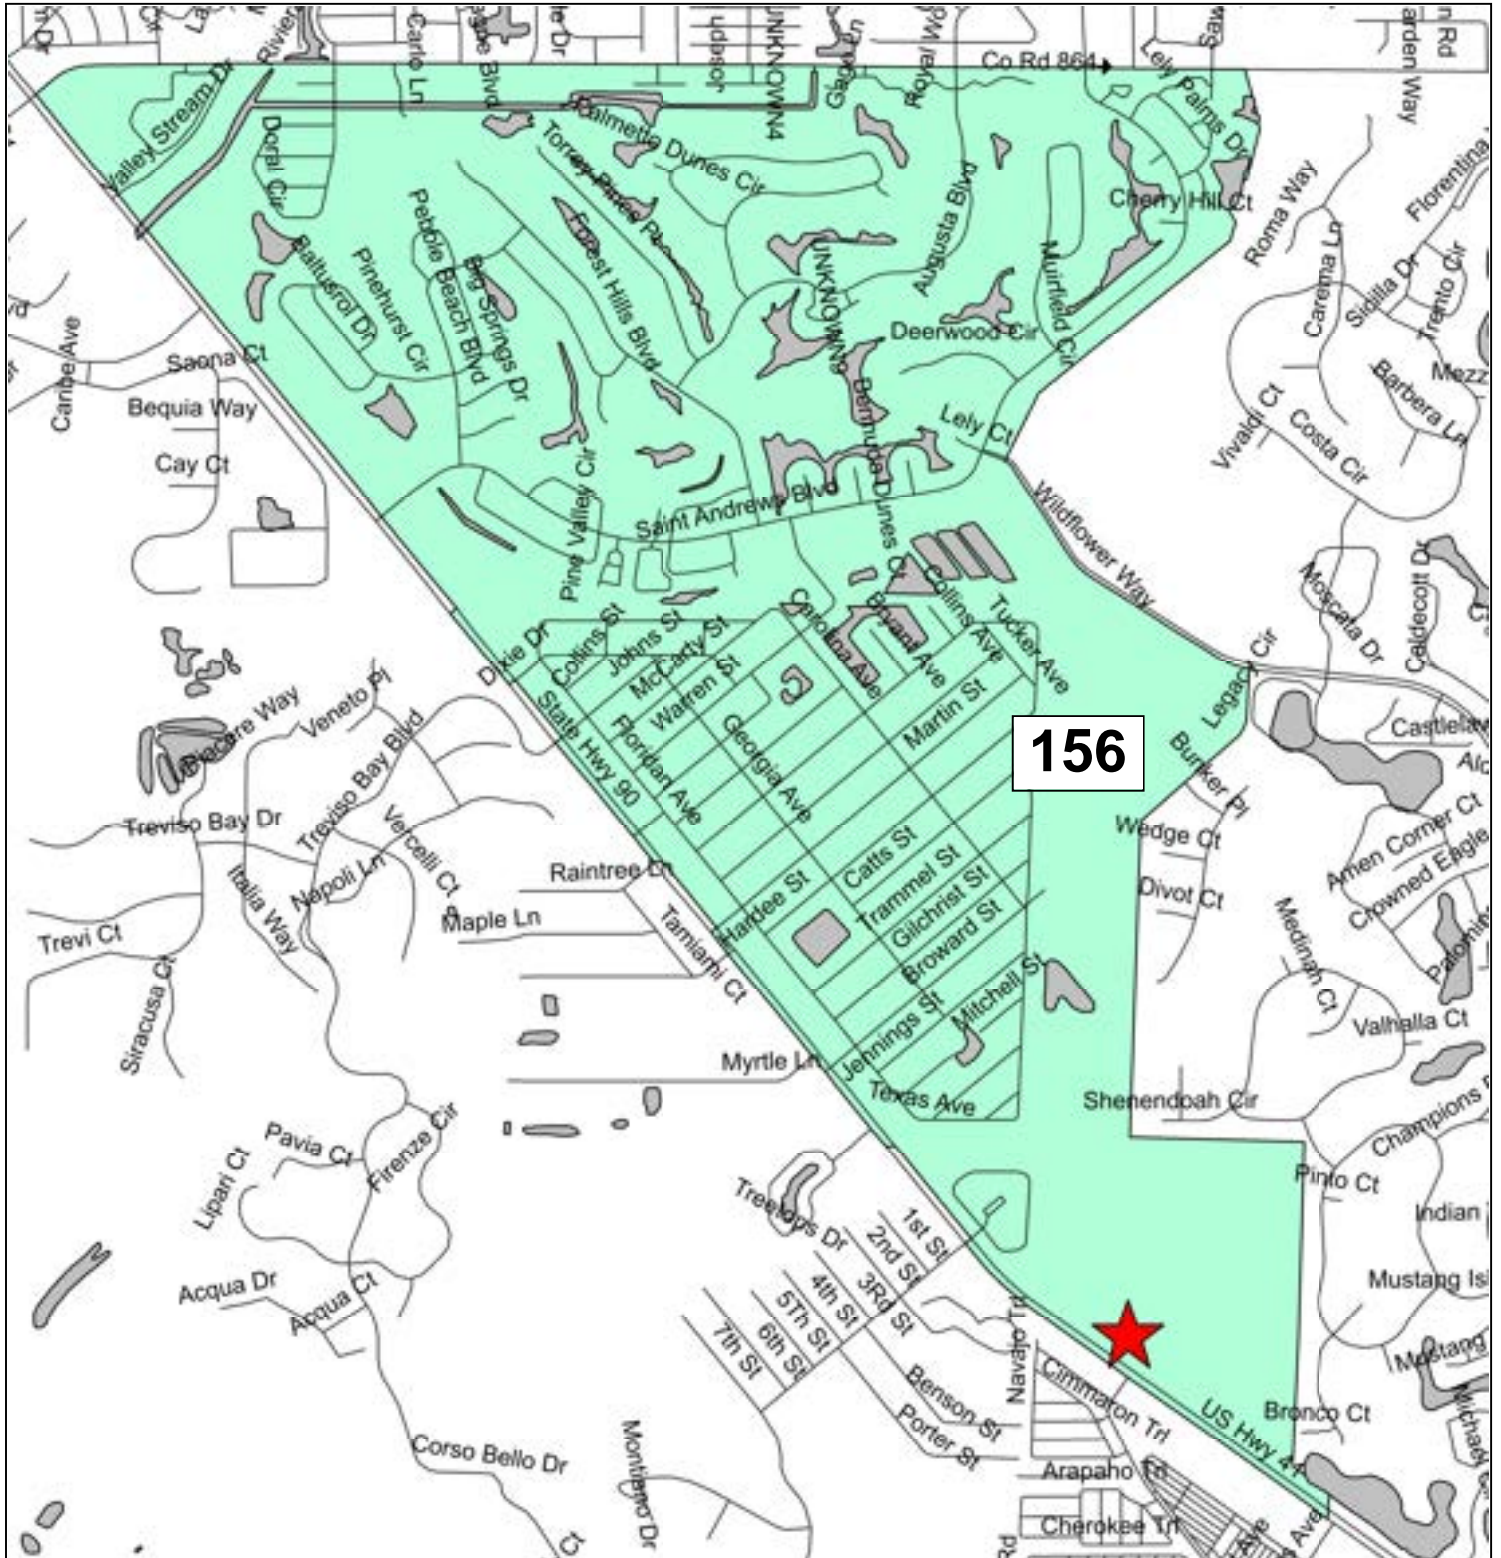

Precinct 144: Shepherd of the Glades Church

Precinct 145: Florida Sports Park

Precinct 150: Verona Walk Town Center

Precinct 155: South Regional Library

Precinct 156: Eagle Lakes Community Park

Precinct 159: The Club & Spa at Fiddler's Creek