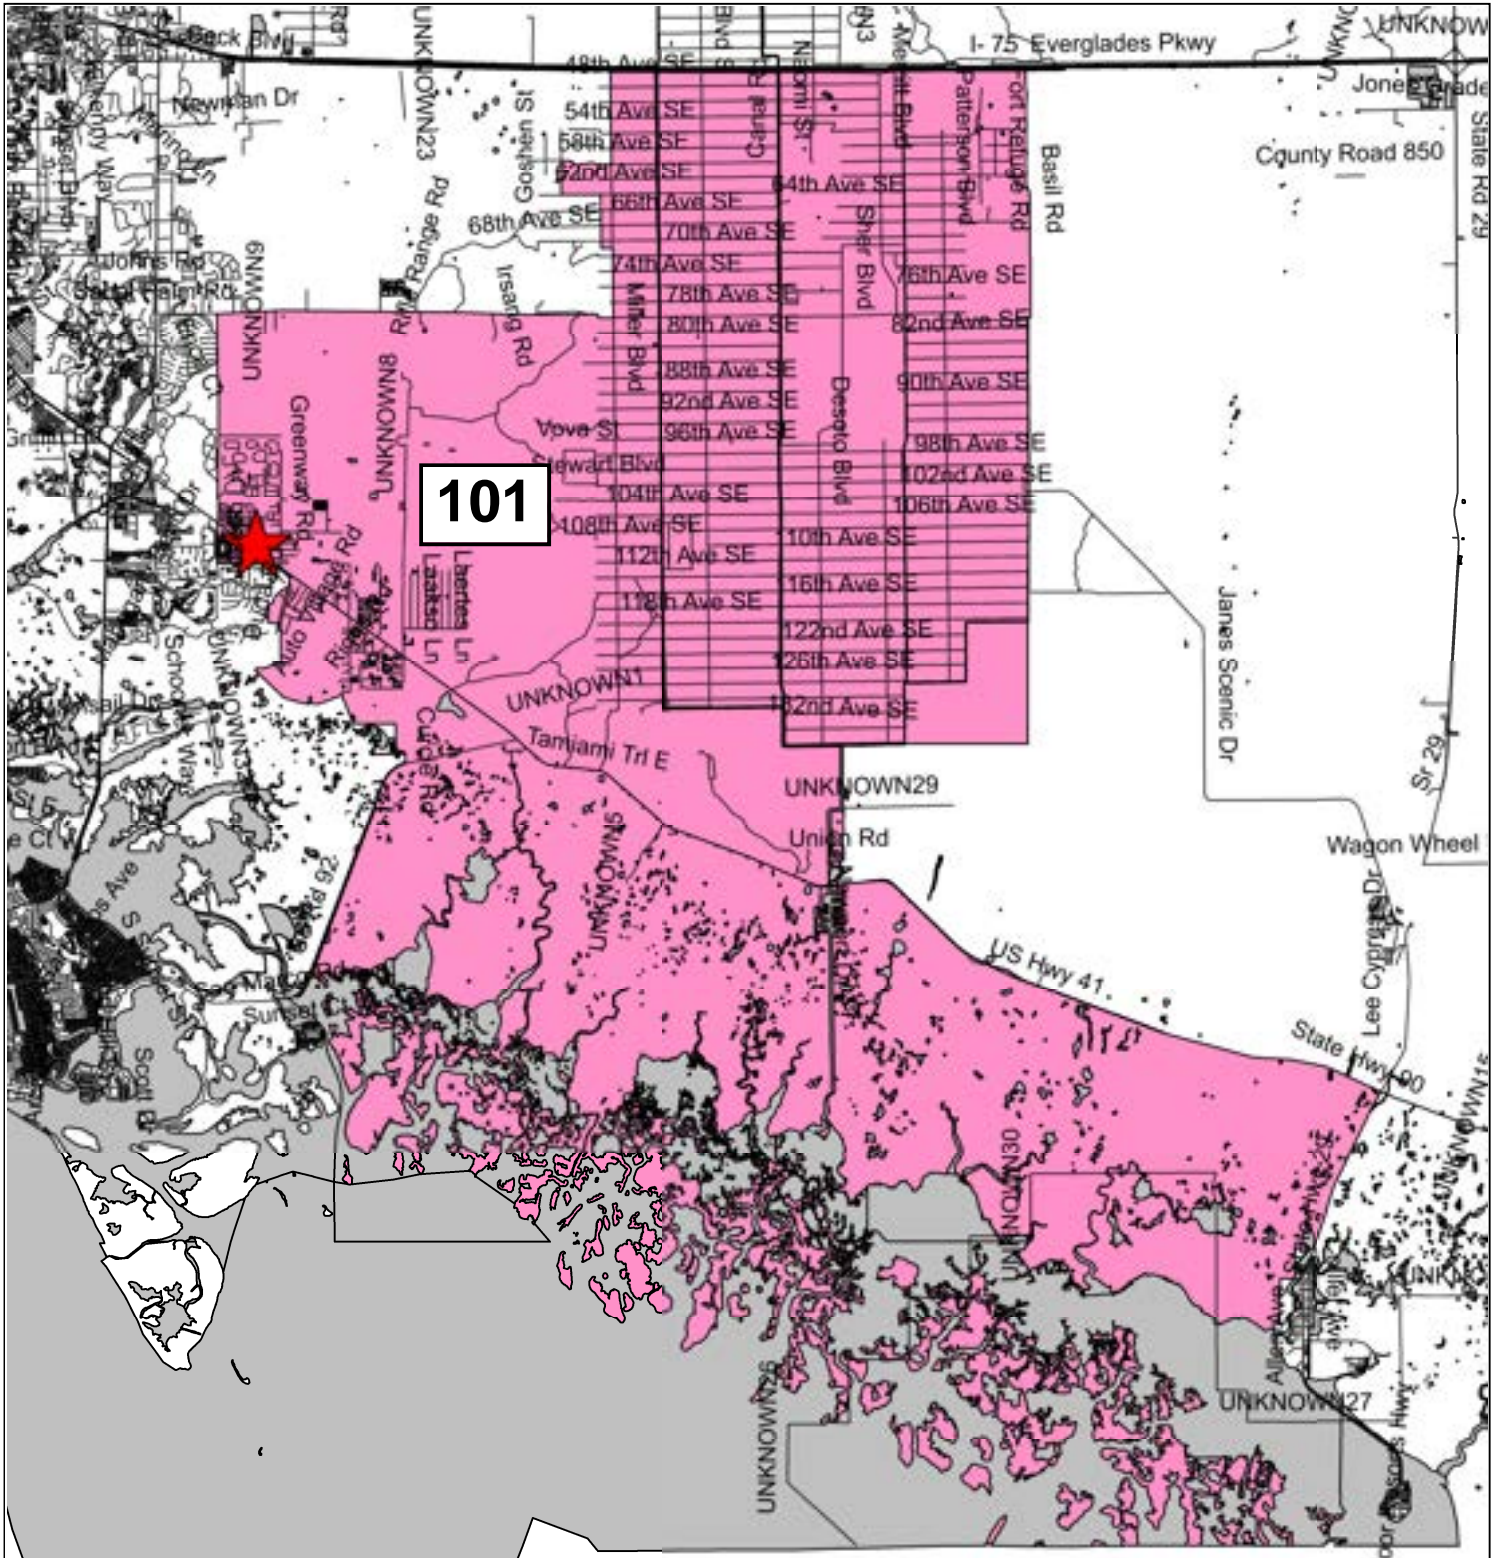

554	Greater Naples Fire Station # 71	100 13th St SW	Naples	34117
590	Collier County University Extension	14700 Immokalee Rd	Naples	34120
591	Cypress Ward LDS Church	2575 Everglades Blvd N	Naples	34120
592	Big Corkscrew Island Regional Park	810 39th Ave NE	Naples	34120
593	The Club at Maple Ridge	4995 Brigata Way	Ave Maria	34142
594	Immokalee Community Park	321 N 1st St	Immokalee	34142
595	Ave Maria Master Association	5080 Annunciation Cir # 101	Ave Maria	34142

Precinct 101: West Wind Estates Comm Bldg