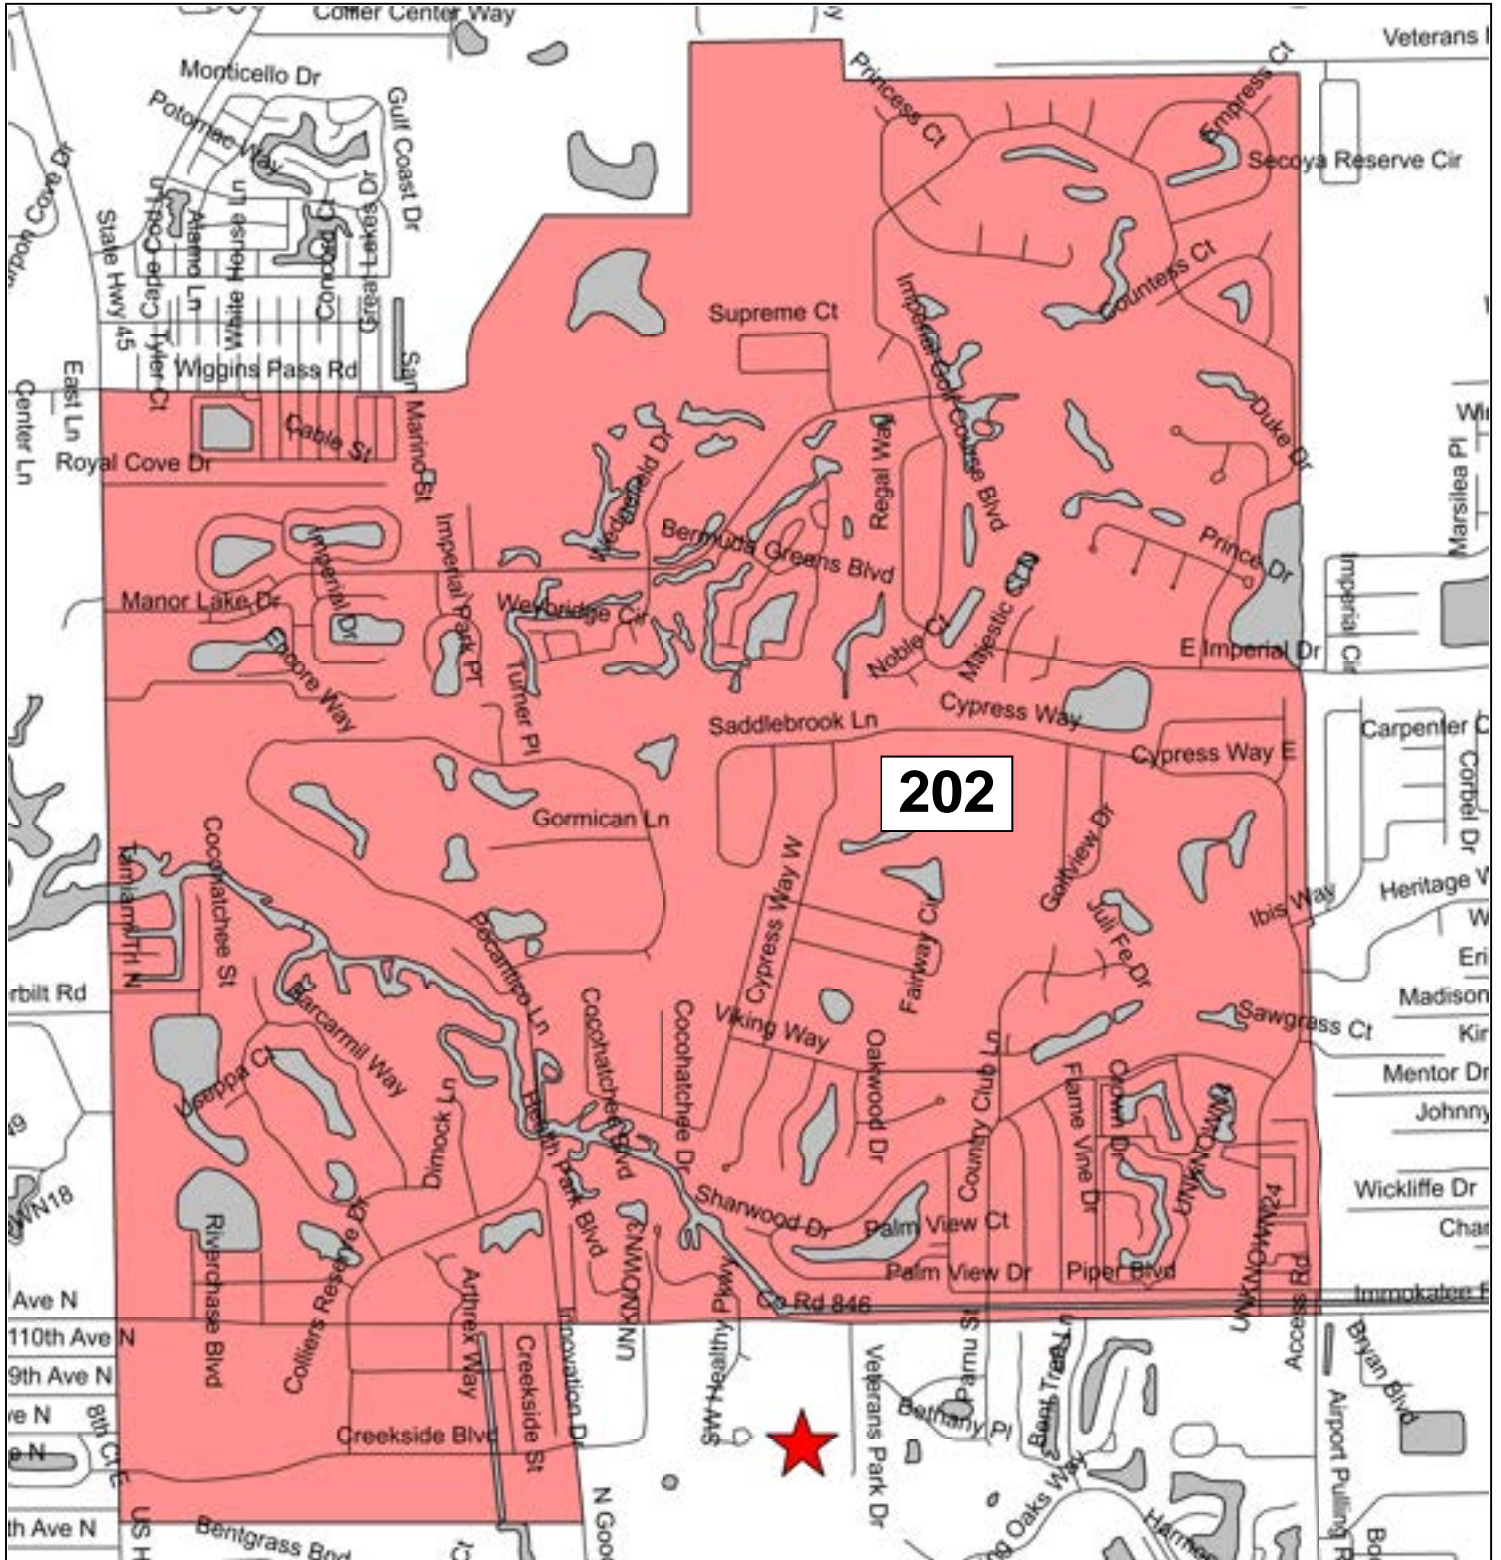

Precinct 202: North Collier Fire Admin HQ