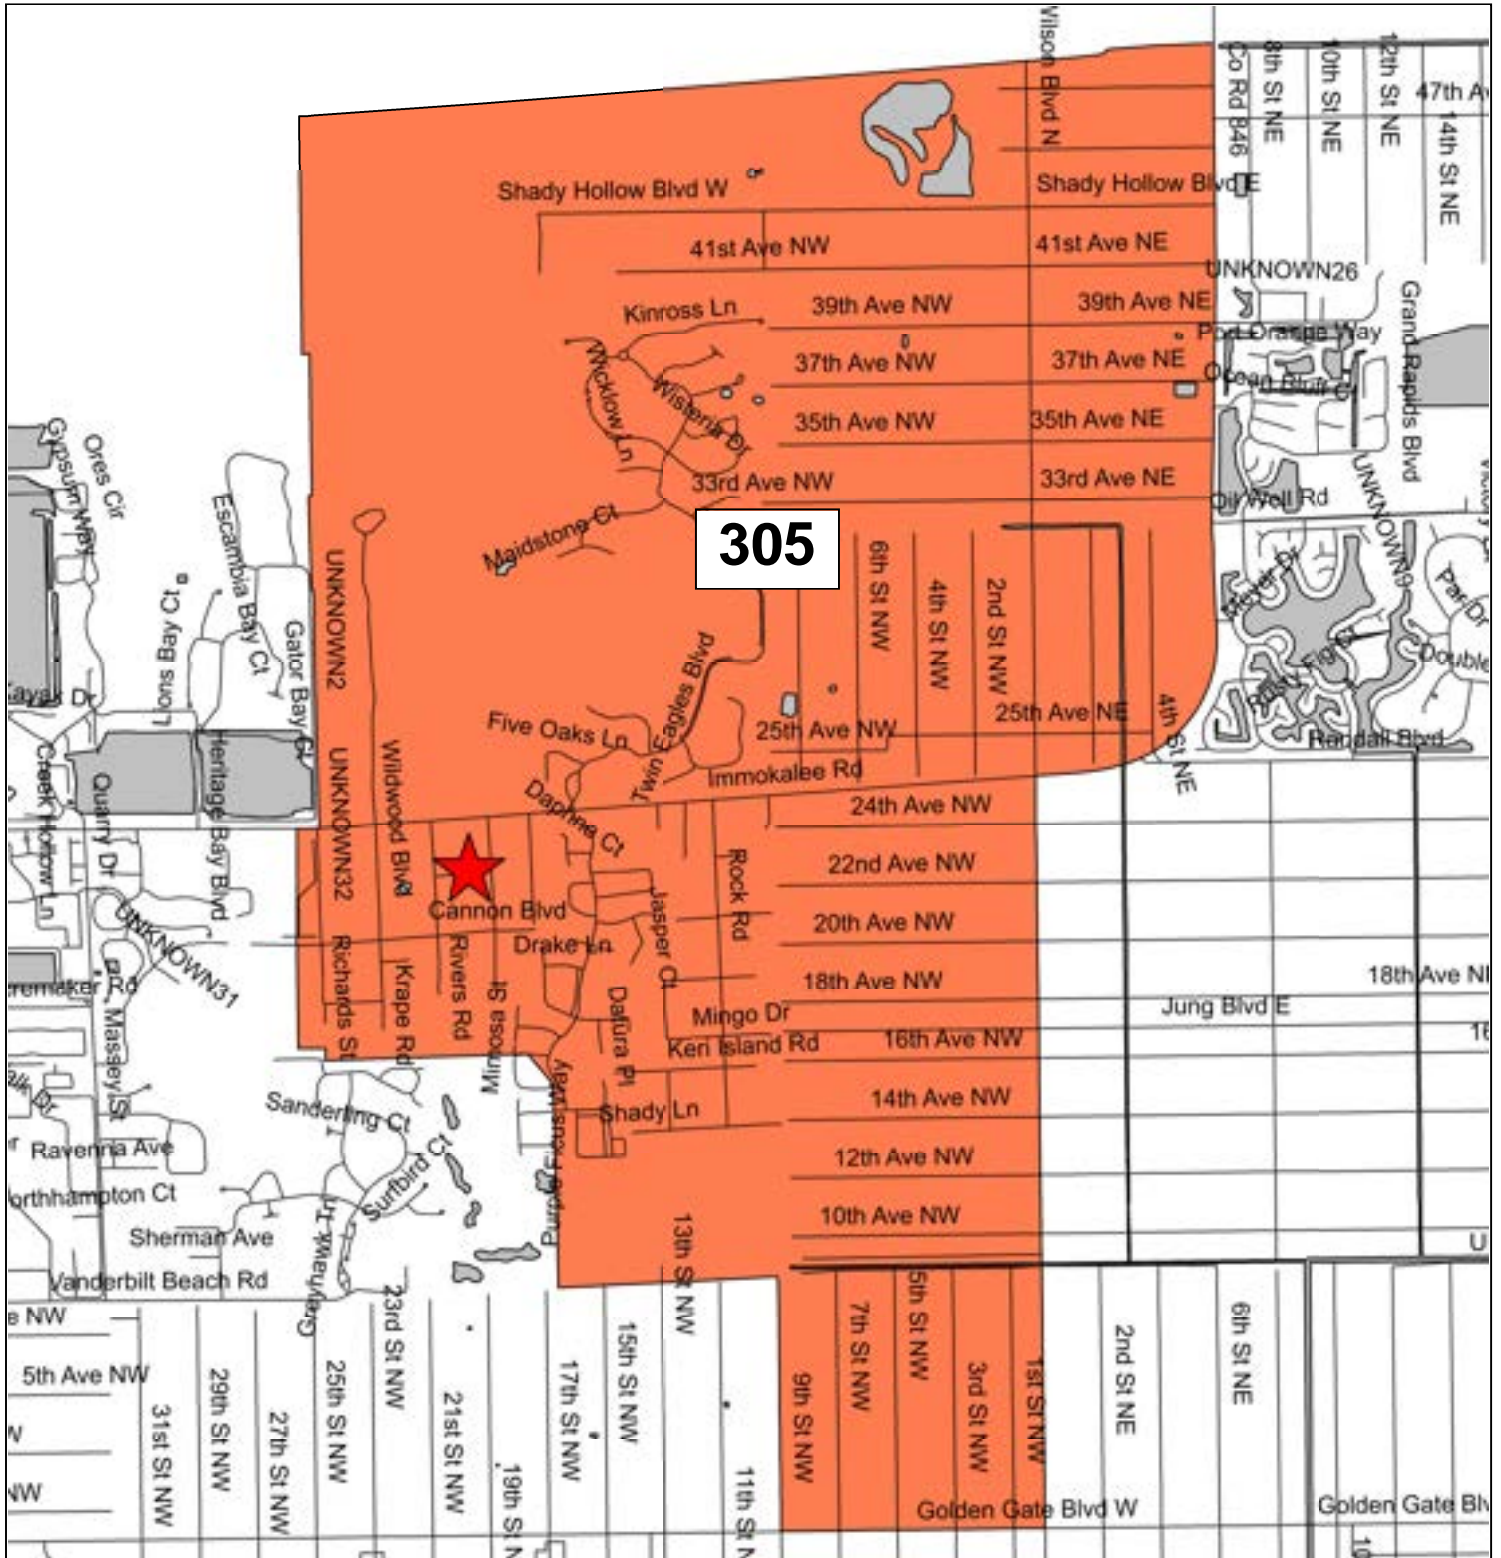

Precinct 305: Naples Church