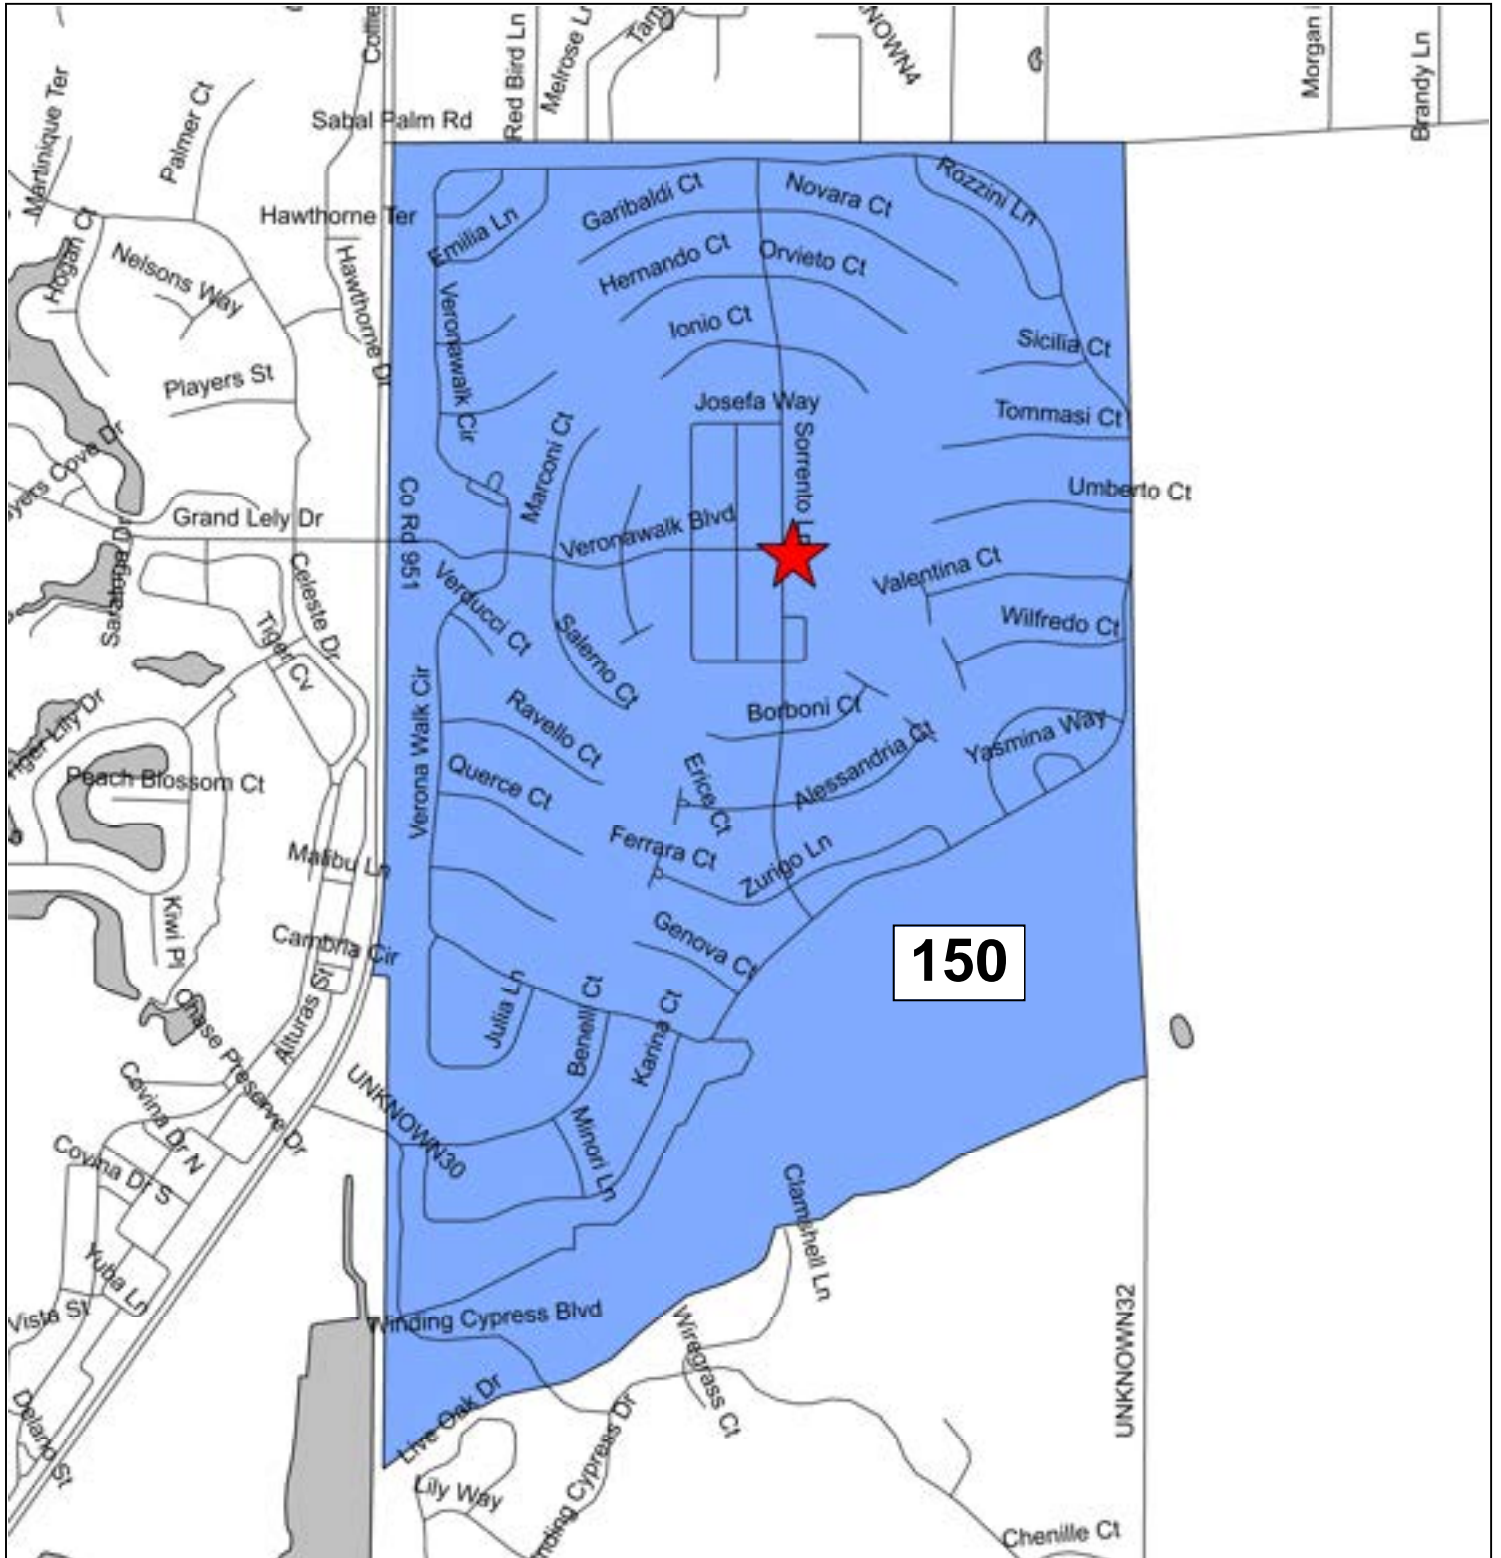

Precinct 144: Shepherd of the Glades Church

Precinct 145: Florida Sports Park

Precinct 150: Verona Walk Town Center

Precinct 155: South Regional Library

Precinct 156: Eagle Lakes Community Park

Precinct 159: The Club & Spa at Fiddler's Creek