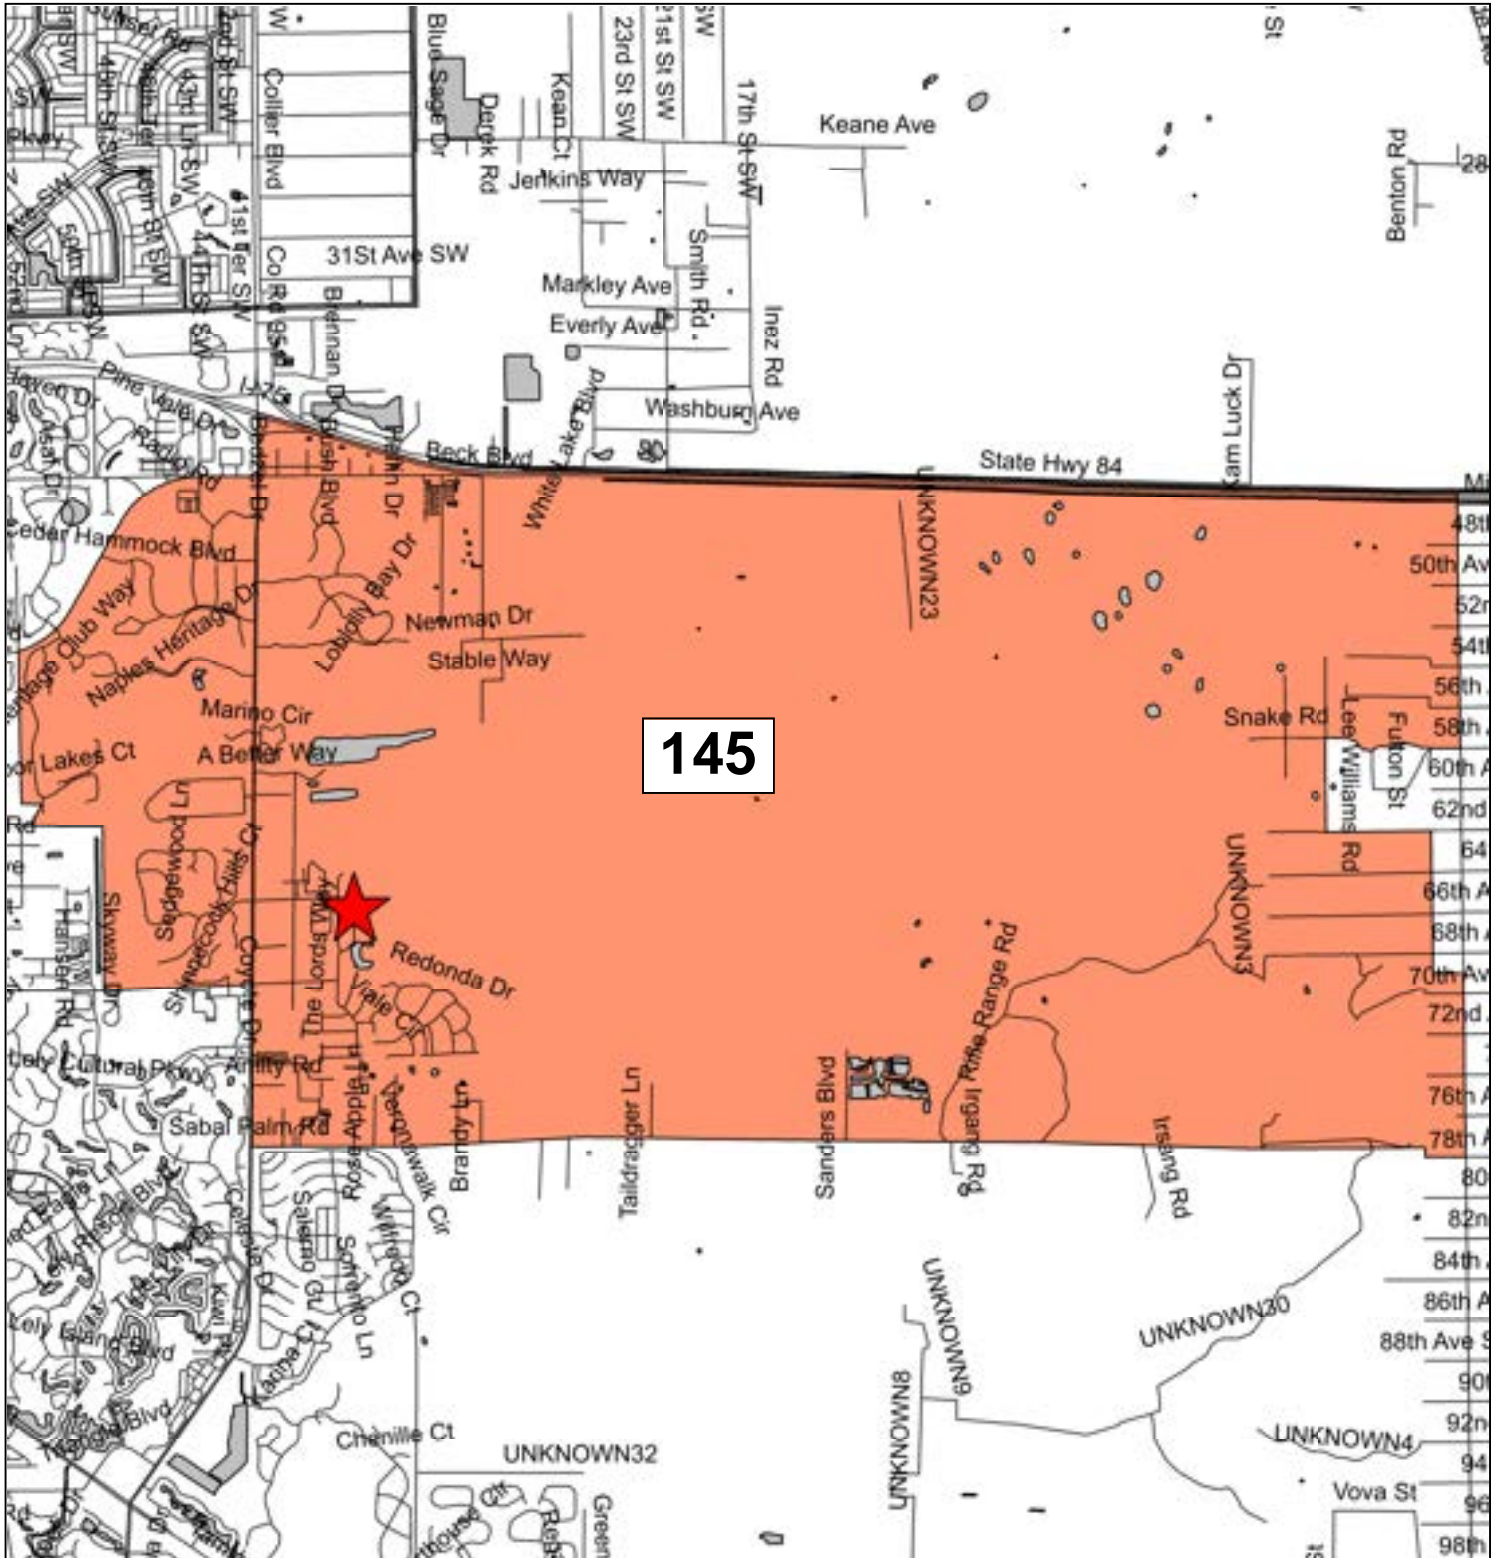

Precinct 144: Shepherd of the Glades Church

Precinct 145: Florida Sports Park

Precinct 150: Verona Walk Town Center

Precinct 155: South Regional Library

Precinct 156: Eagle Lakes Community Park

Precinct 159: The Club & Spa at Fiddler's Creek