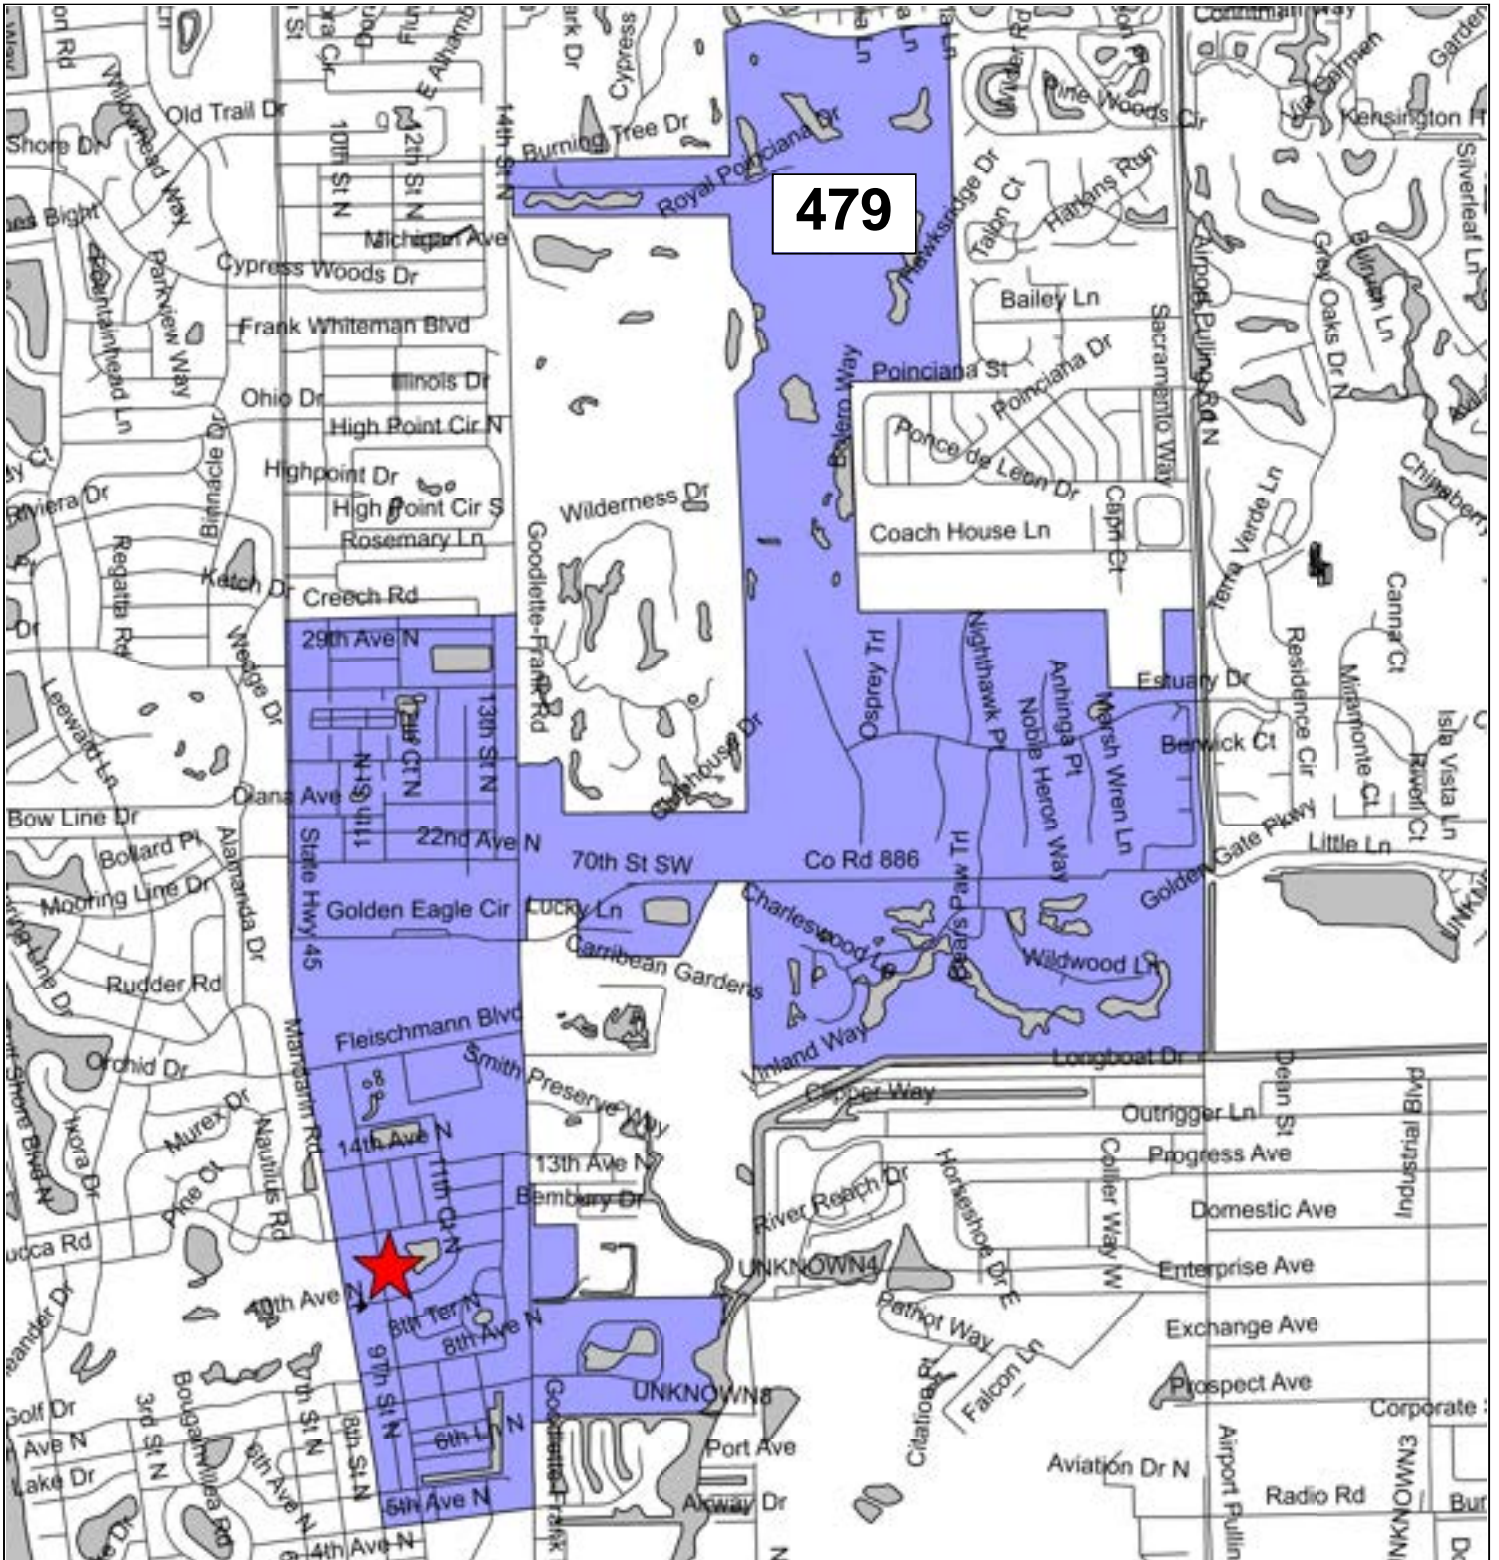

Precinct 479: Oasis Naples Church