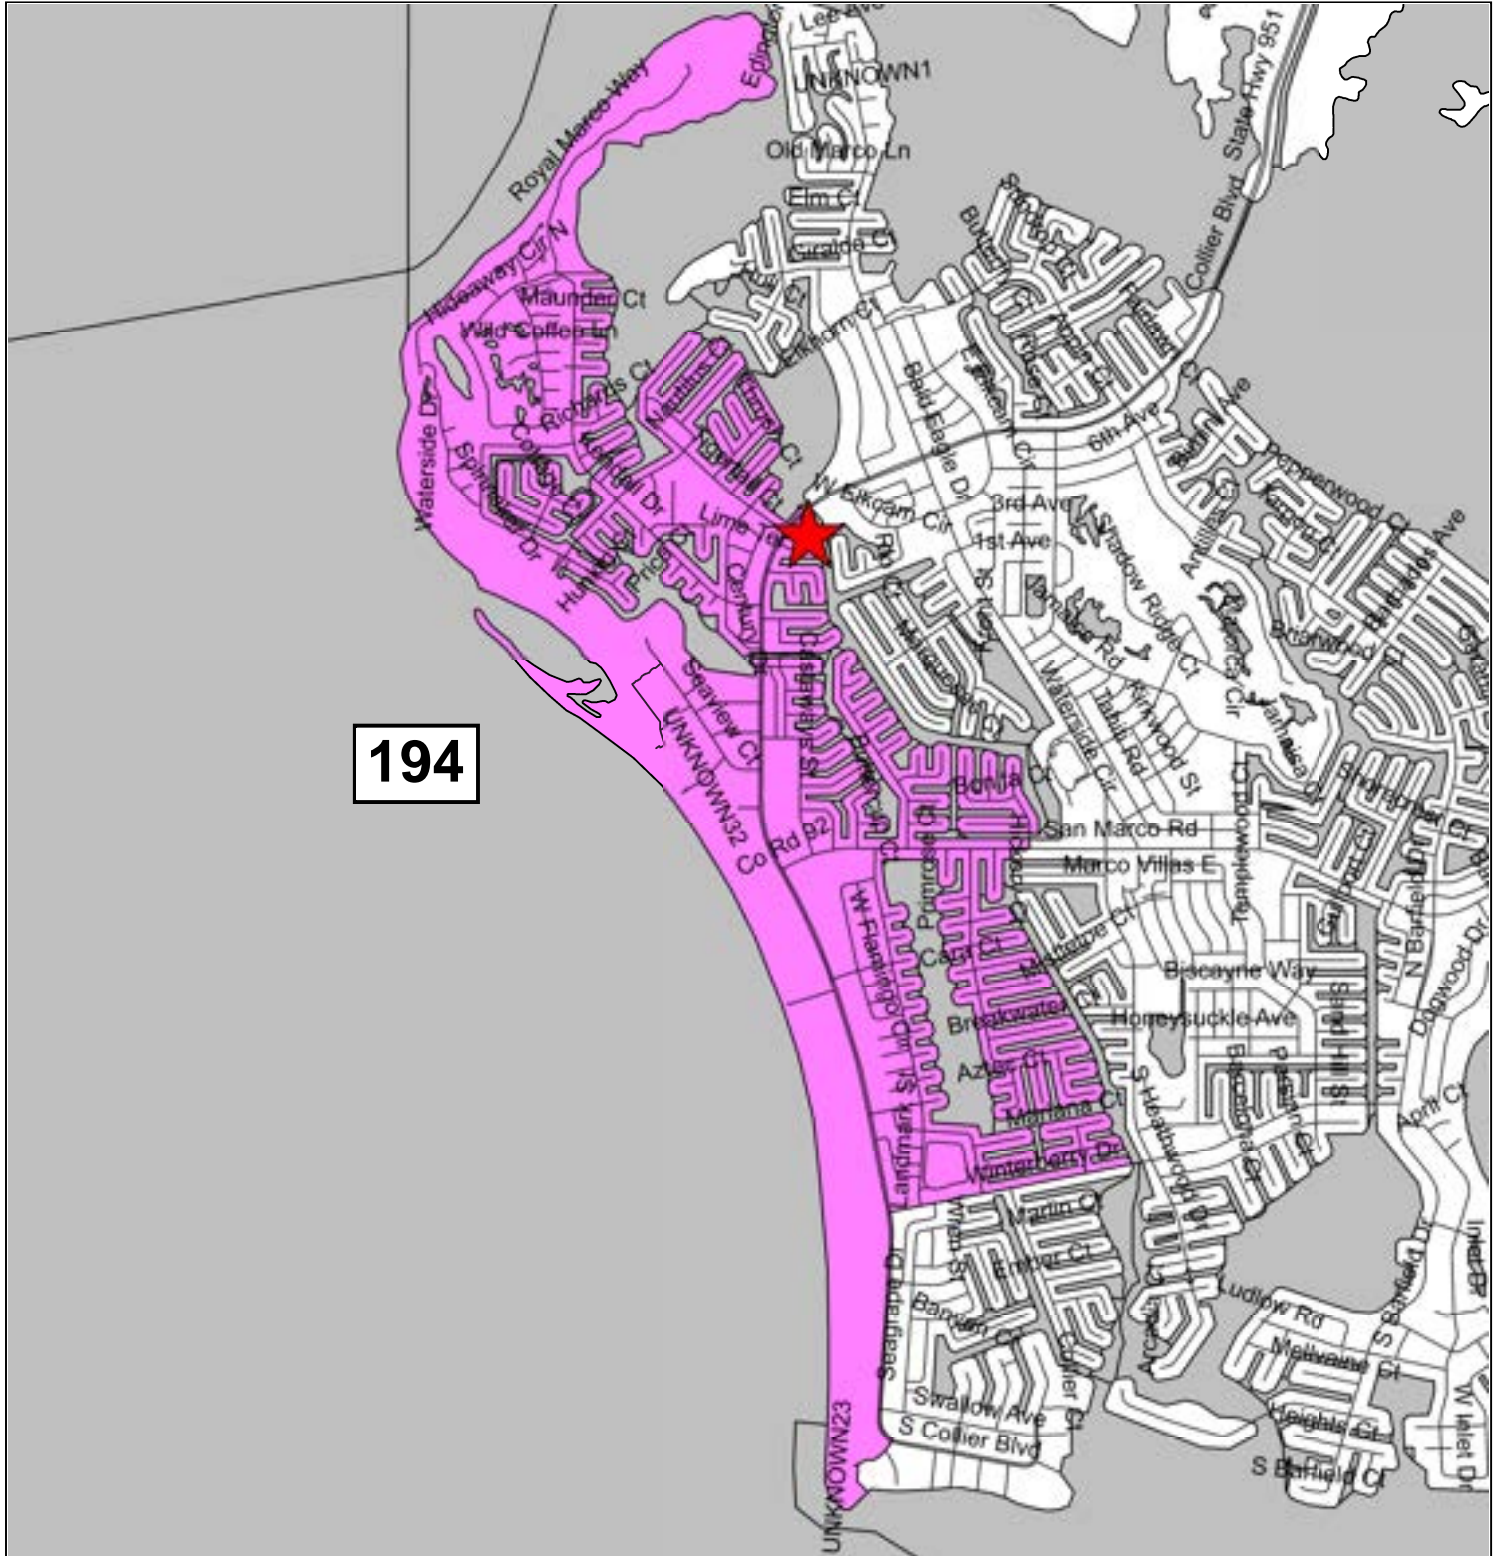

Precinct 194: Marco Lutheran Church