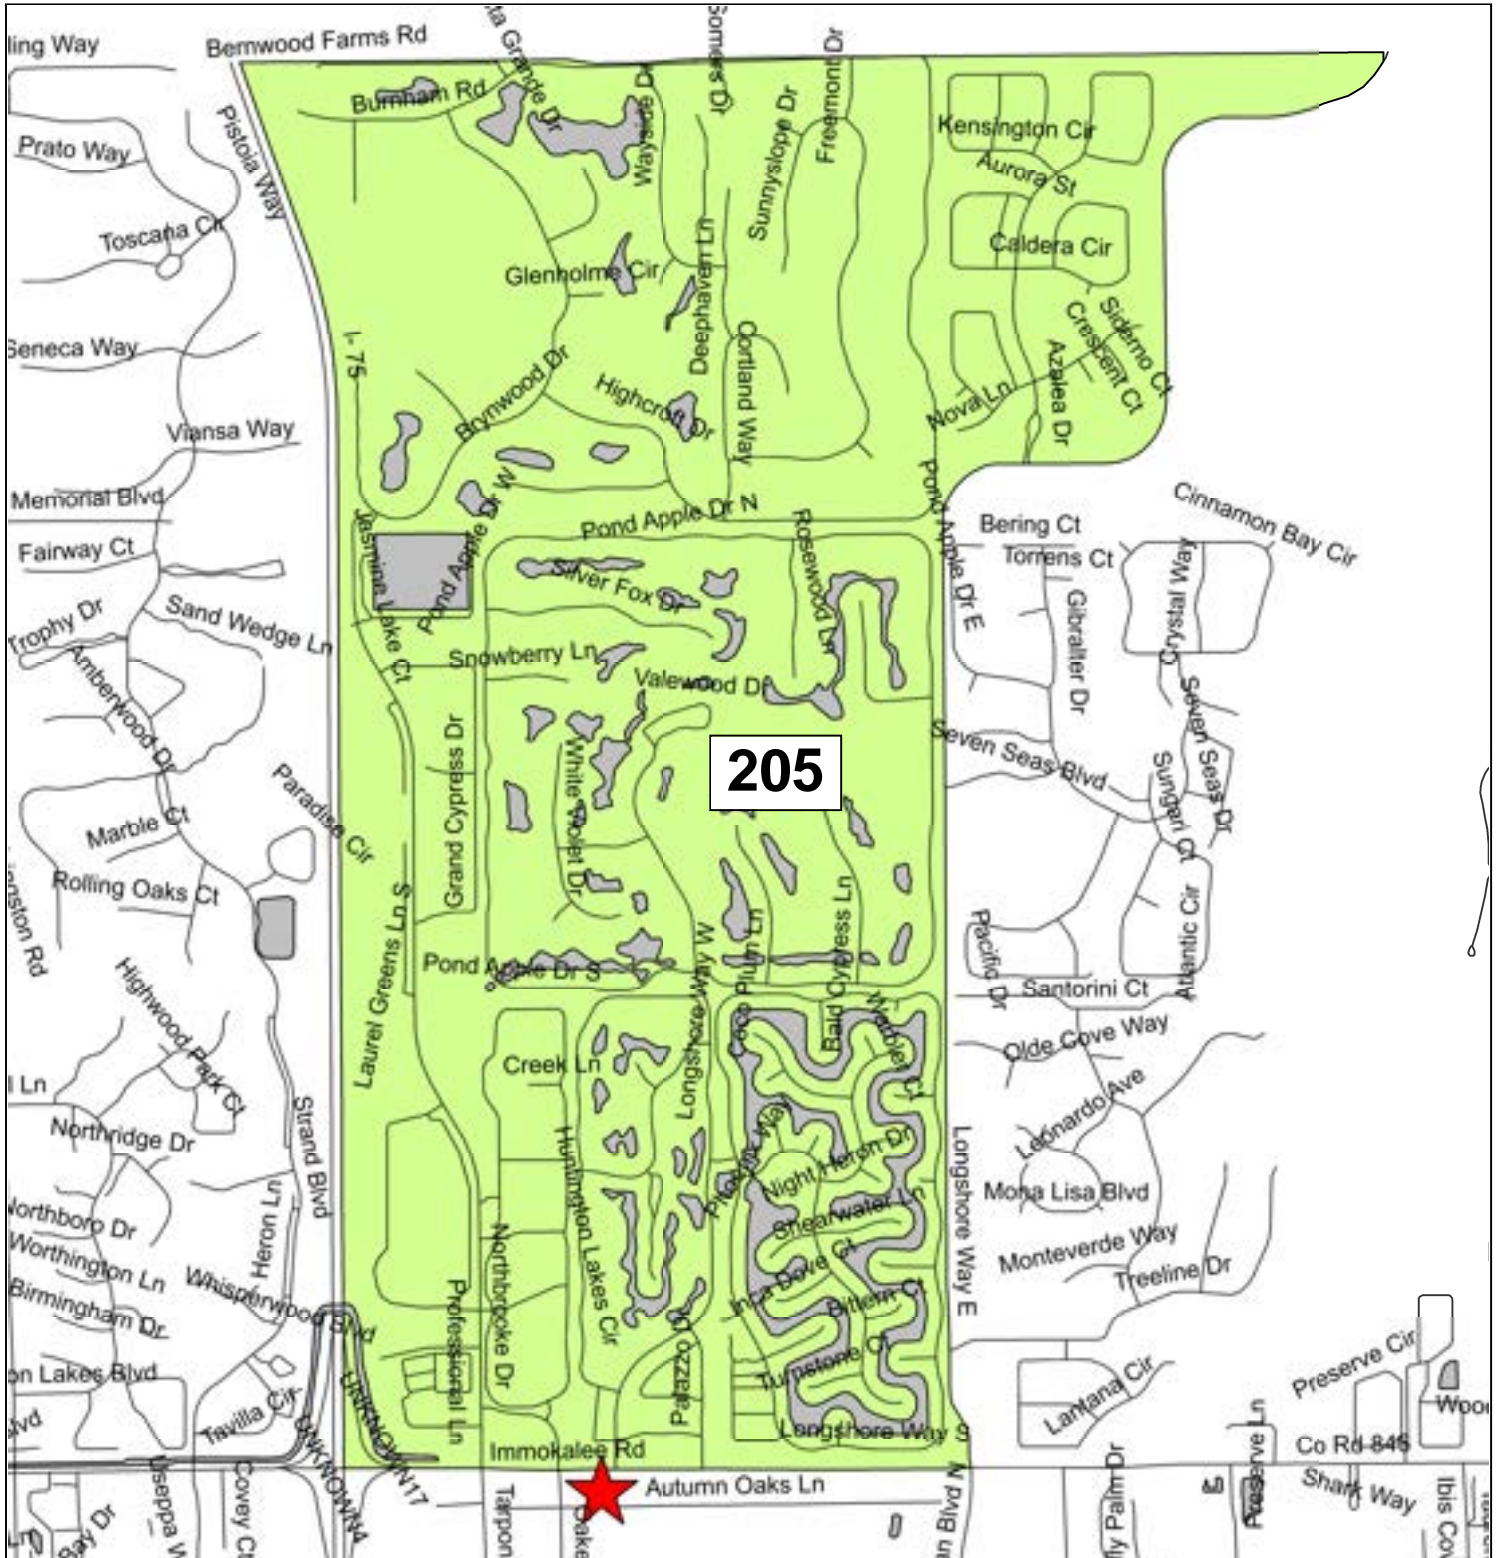

Precinct 205: First Congregational Church of Naples