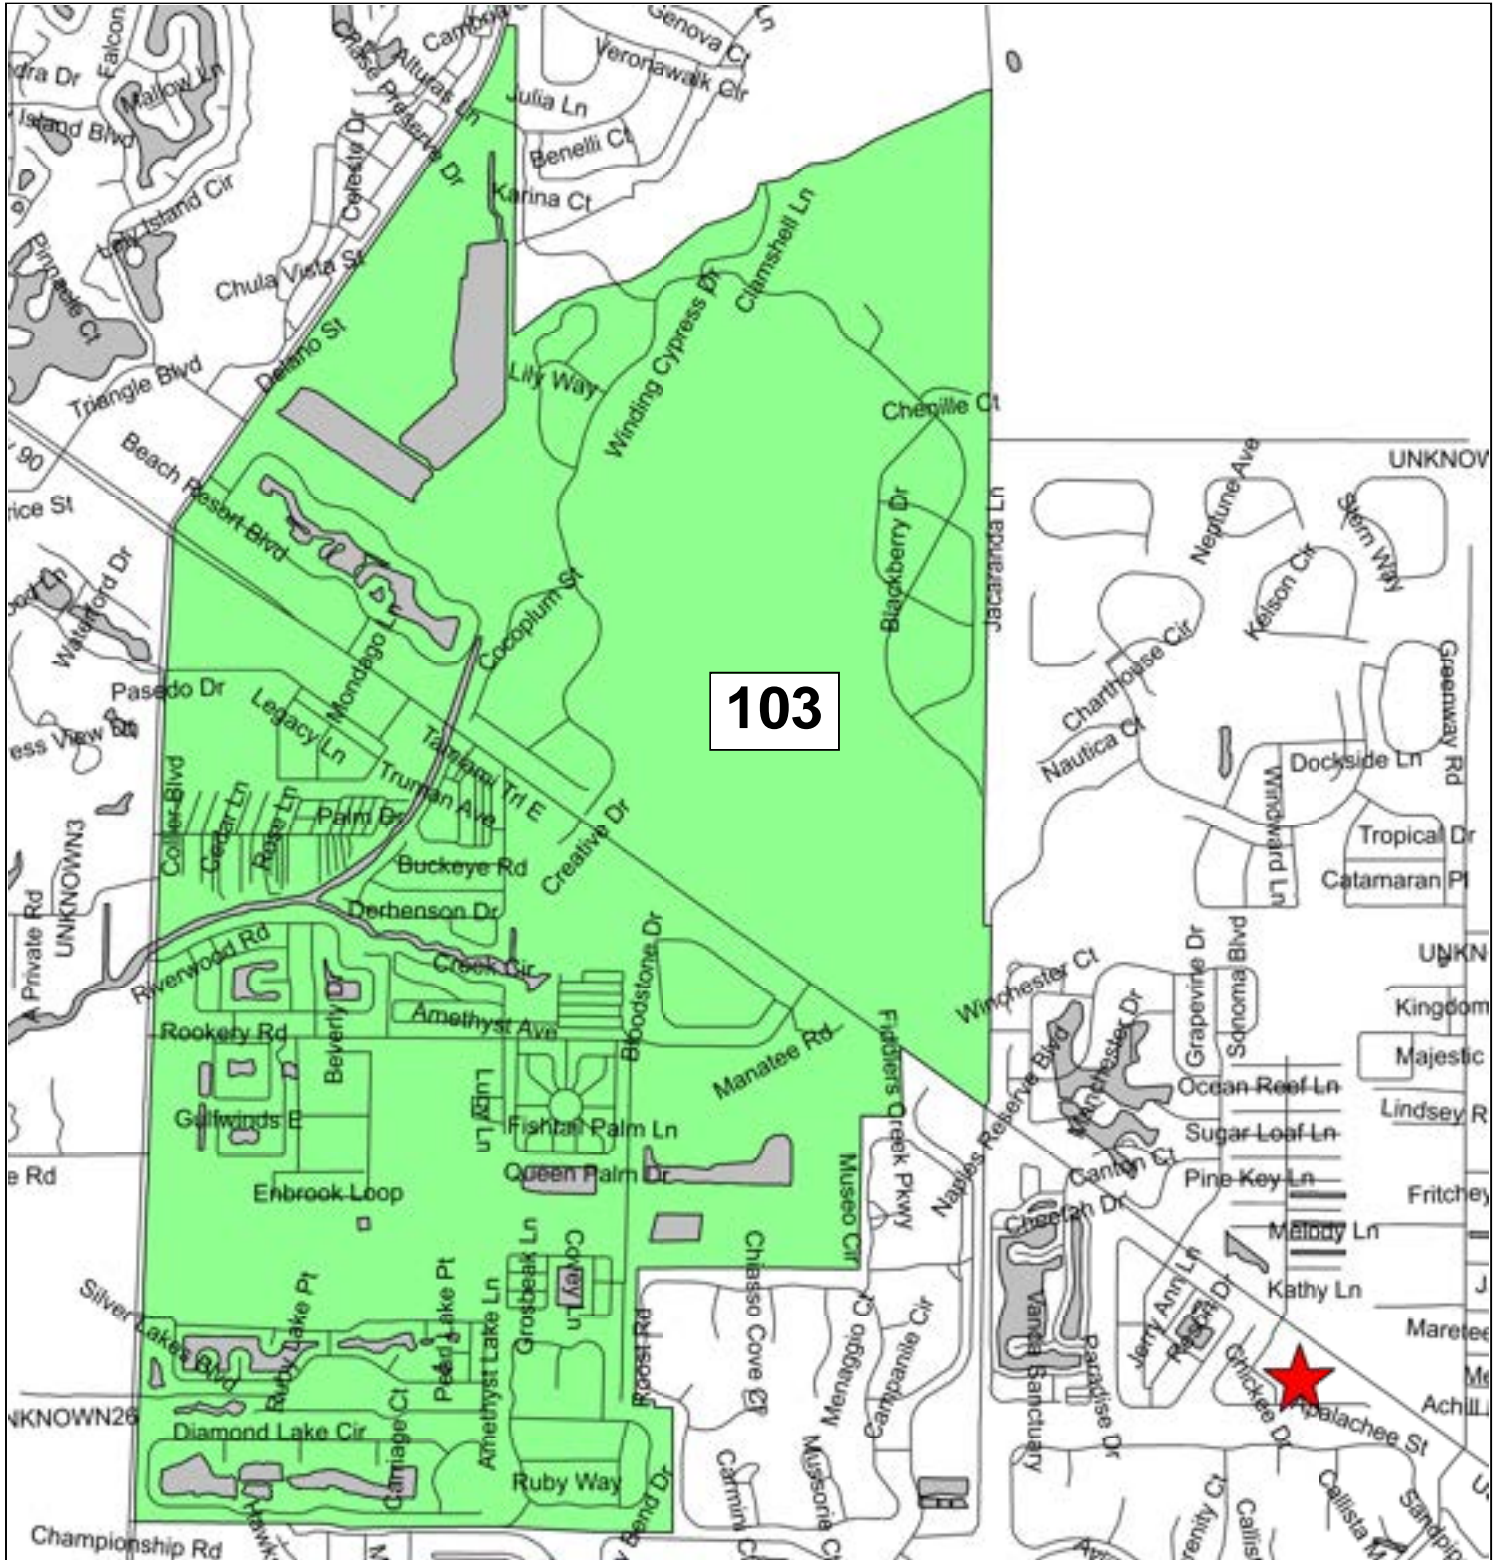

Precinct 101: West Wind Estates Comm Bldg

Precinct 102: Everglades City Hall

Precinct 103: First Haitian Baptist Church

Precinct 132: New Hope Ministries

Precinct 141: Hitching Post Recreation Hall

Precinct 142: Isles of Capri Community Center

Precinct 144: Shepherd of the Glades Church

Precinct 145: Florida Sports Park

Precinct 150: Verona Walk Town Center

Precinct 155: South Regional Library

Precinct 156: Eagle Lakes Community Park

Precinct 159: The Club & Spa at Fiddler's Creek