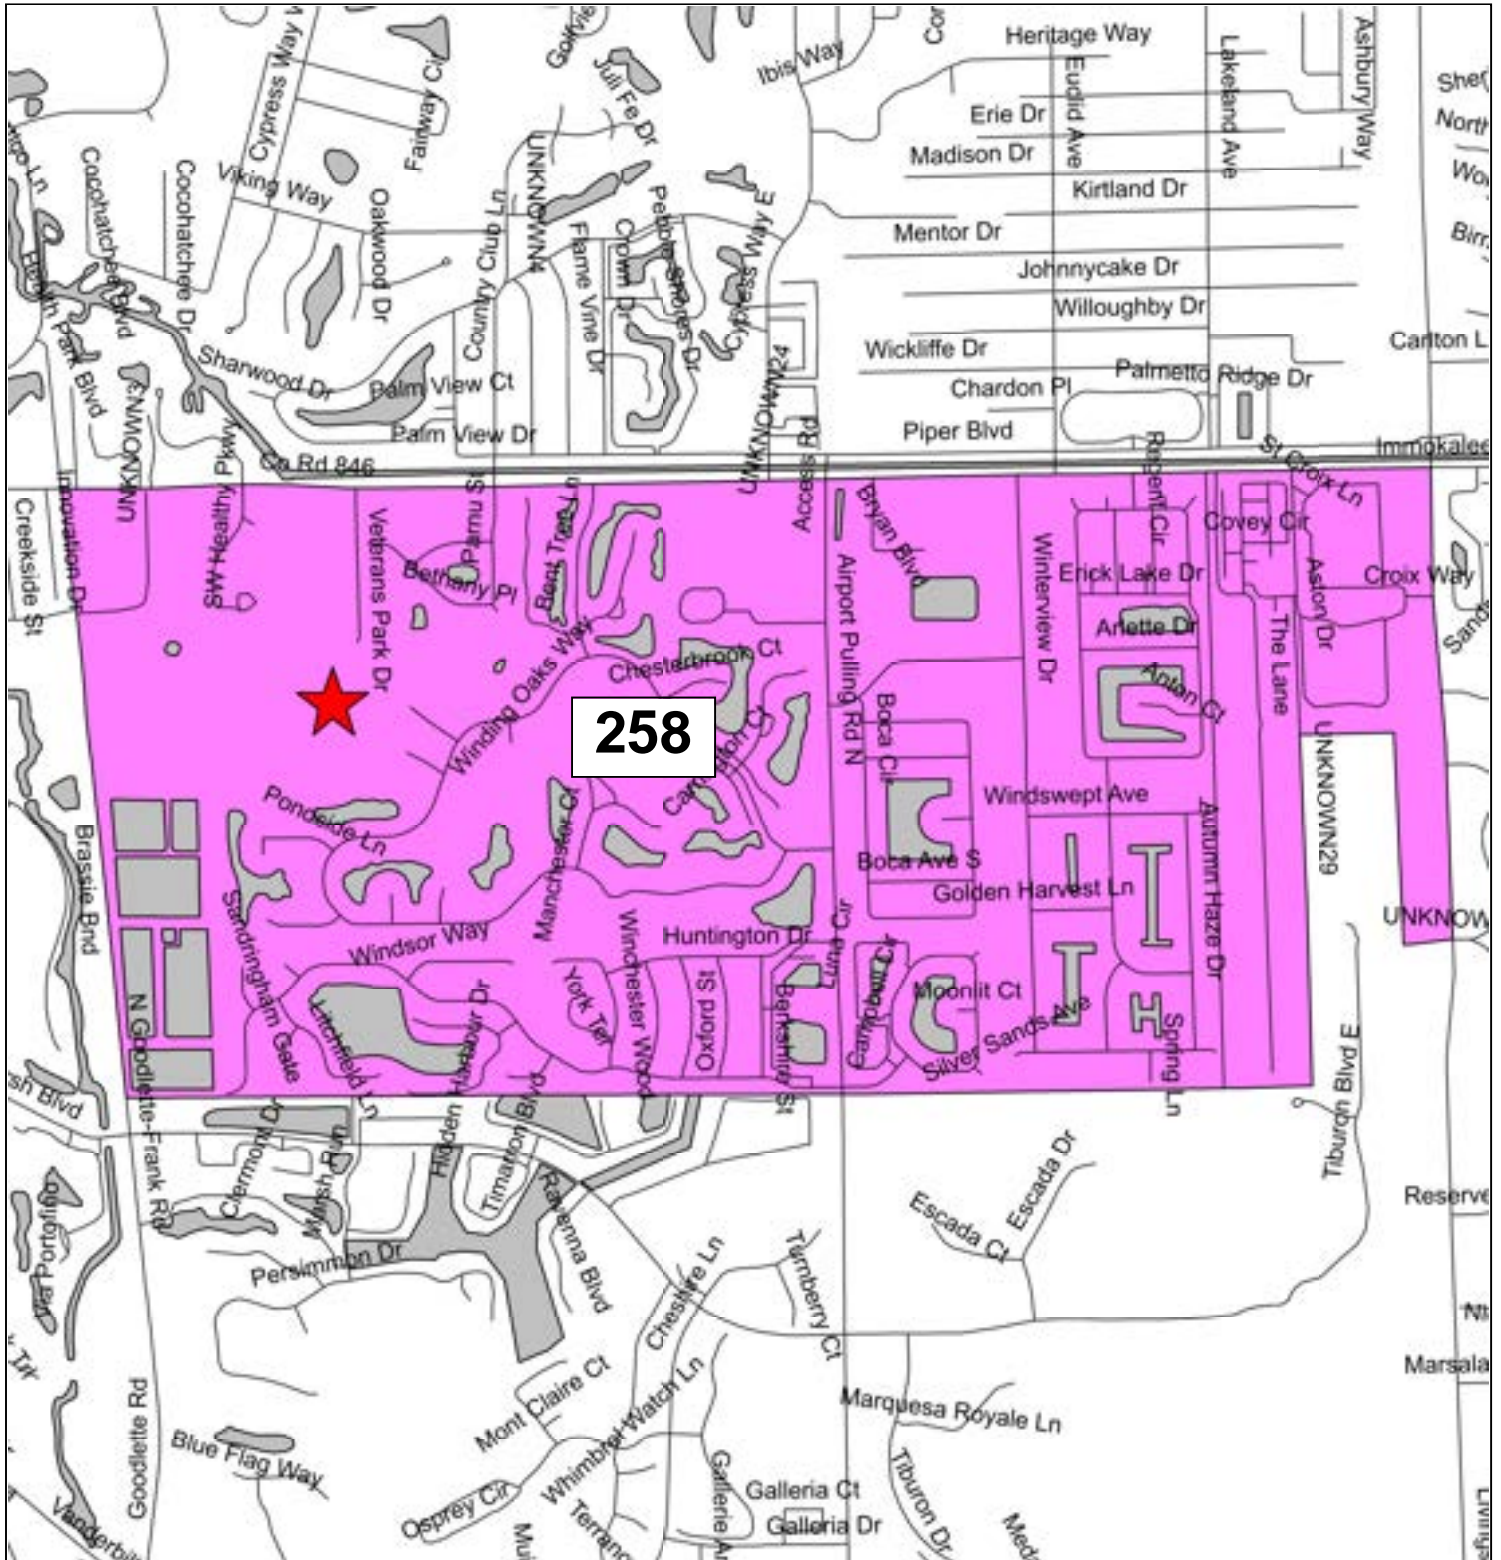

Precinct 258: Veterans Community Park