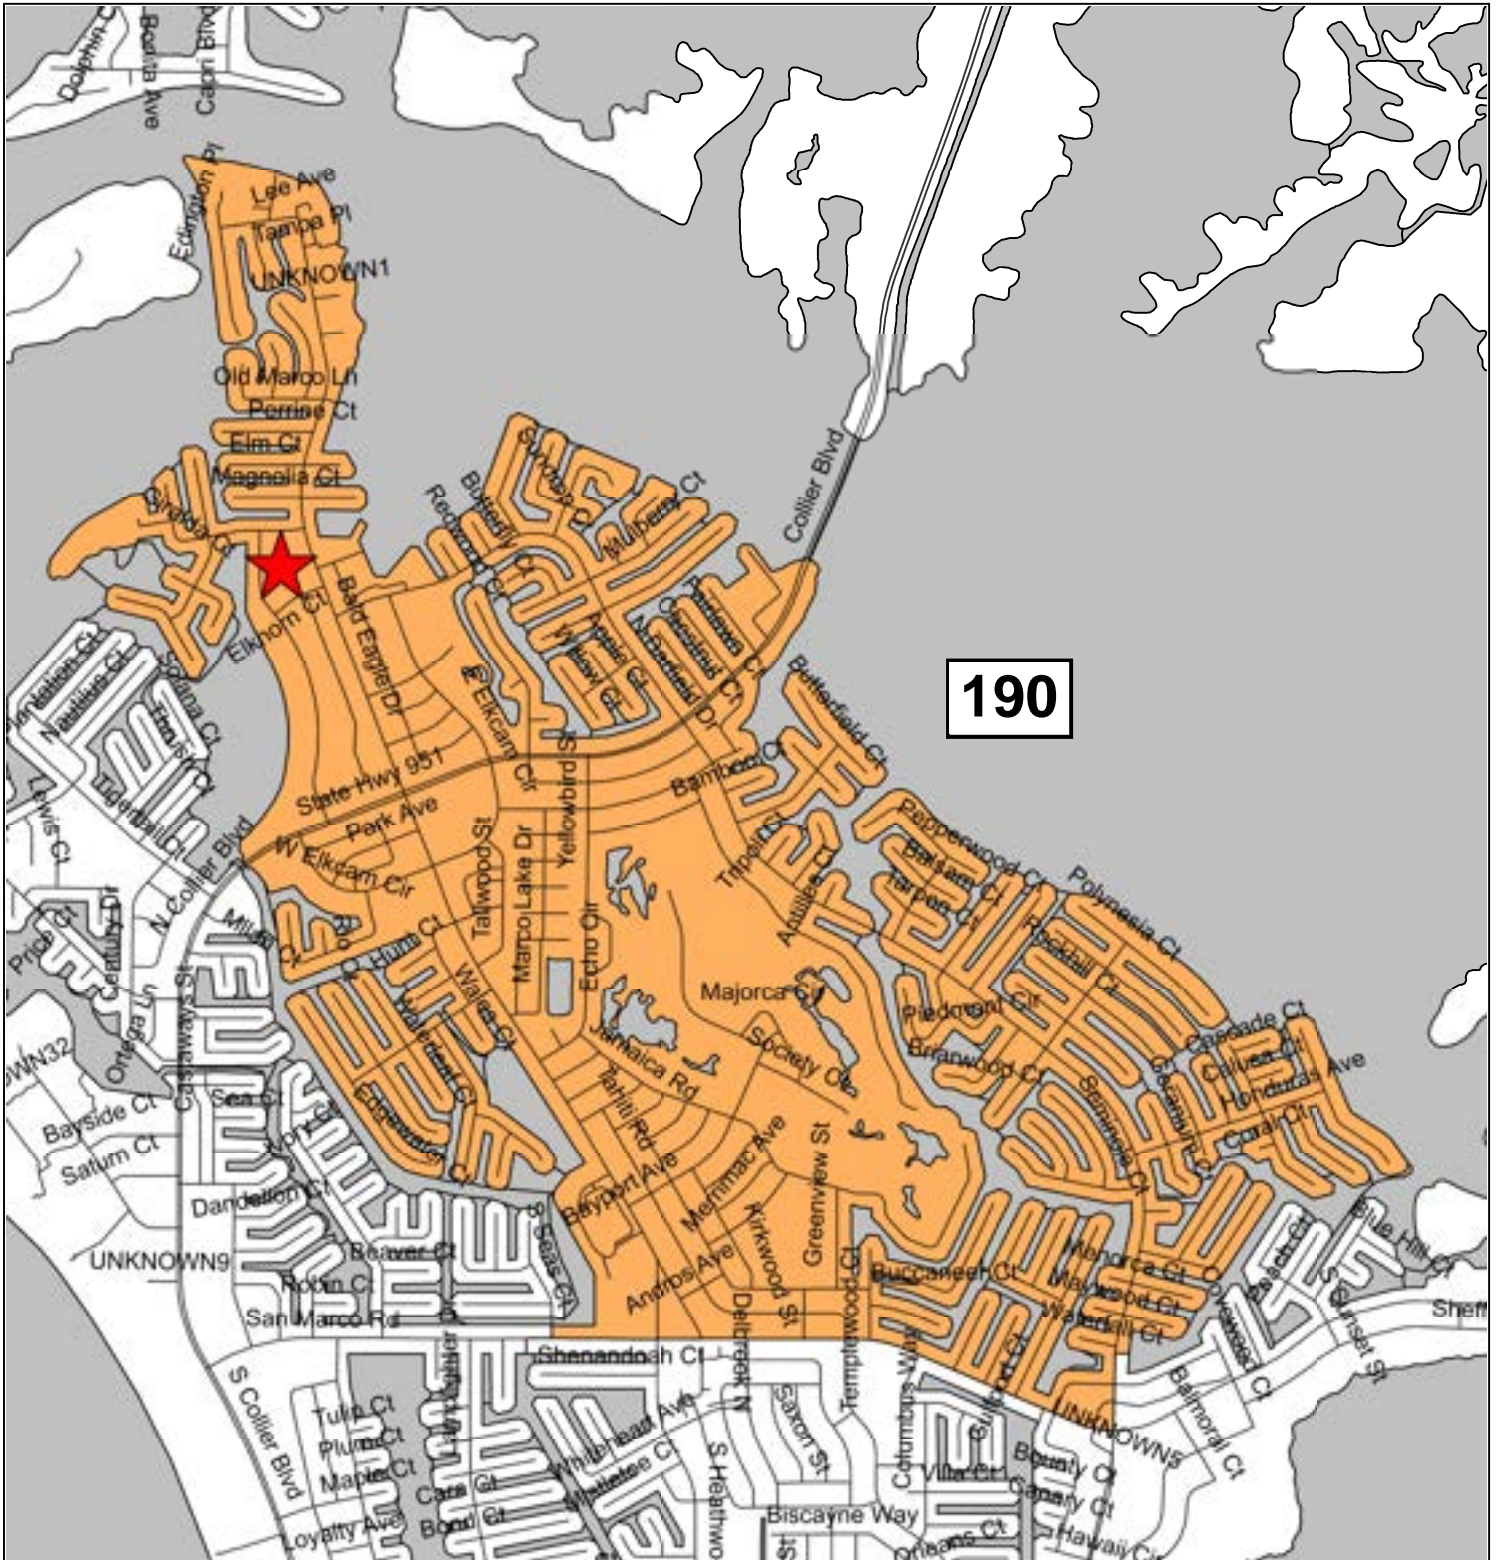

Precinct 190: Marco Presbyterian Church