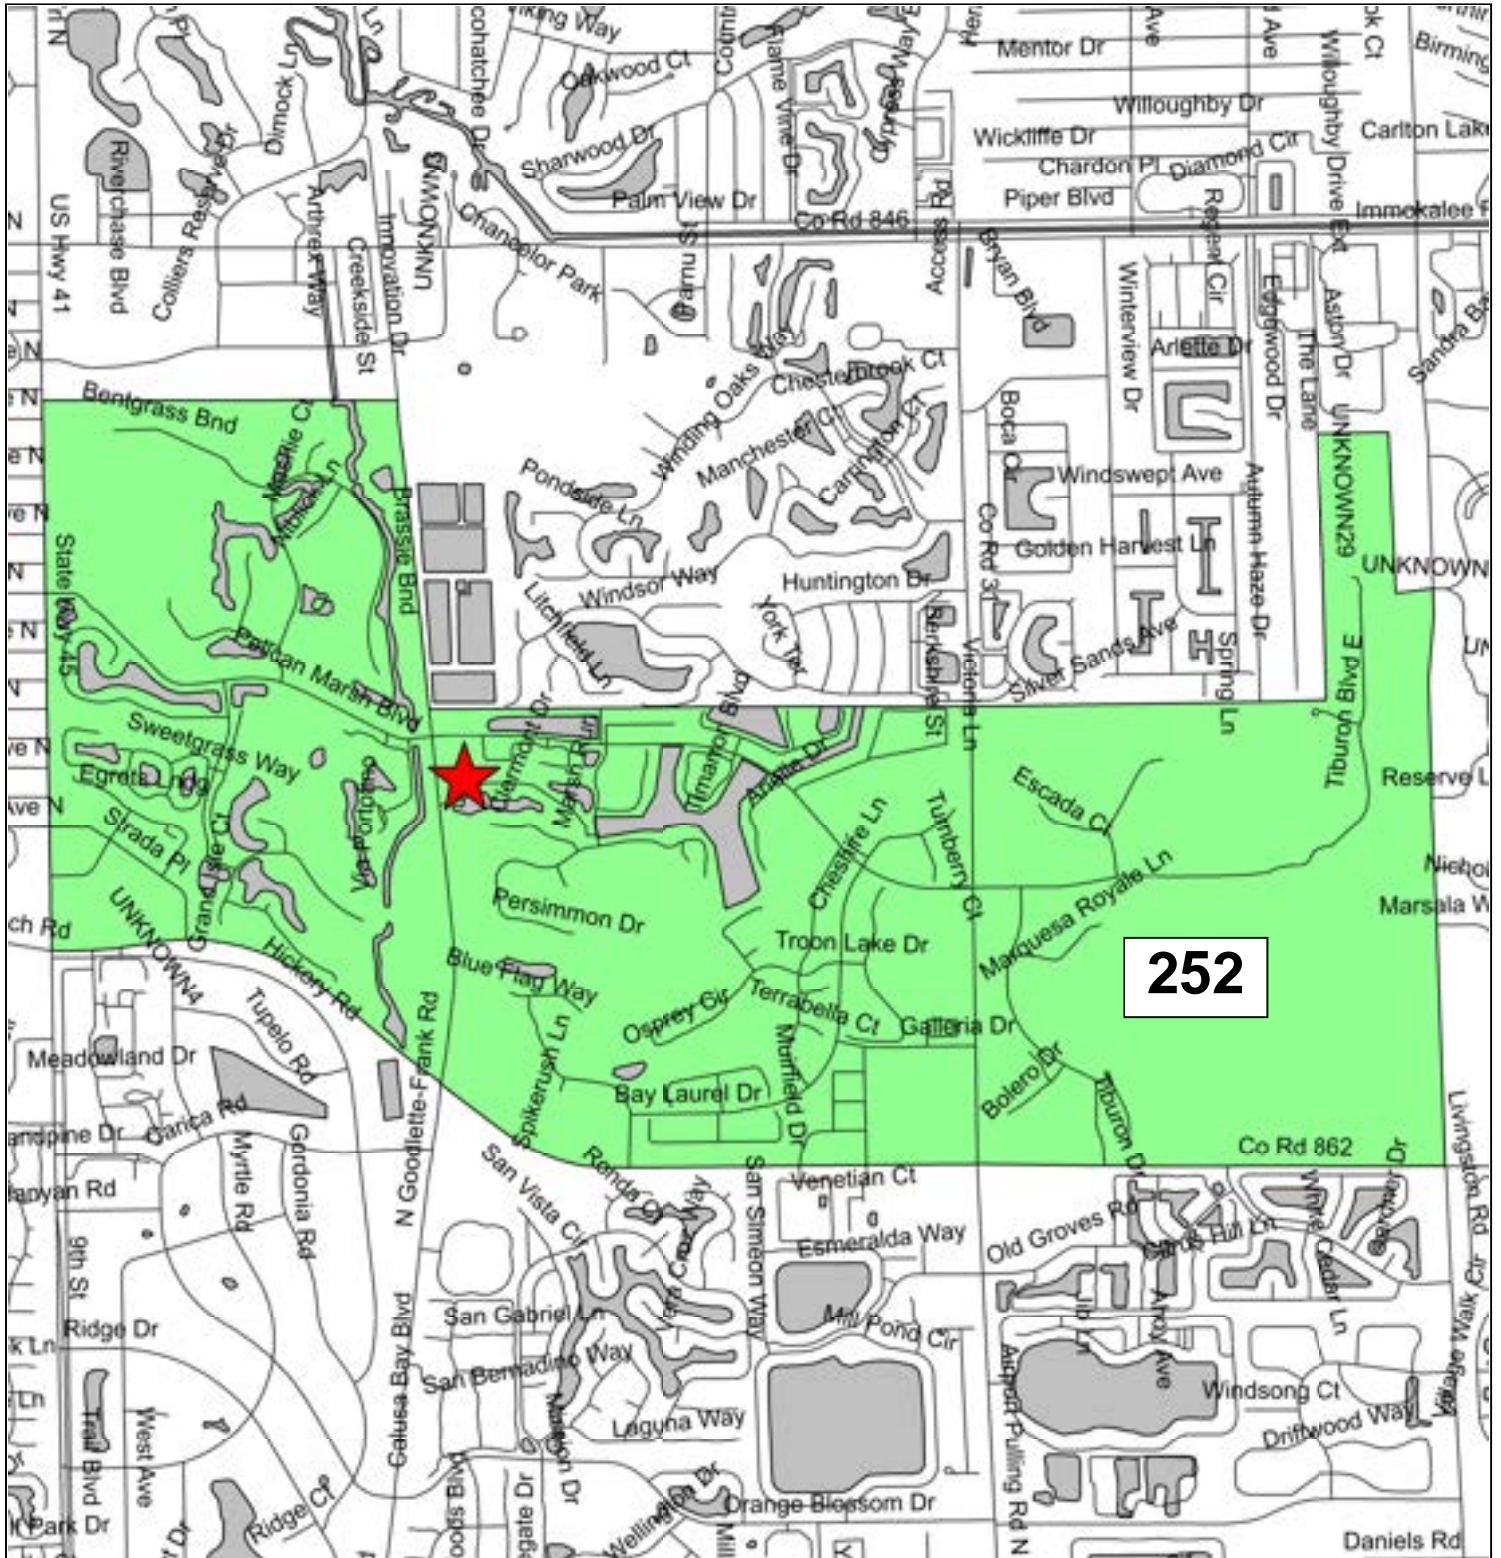

Precinct 252: Pelican Marsh Community Center