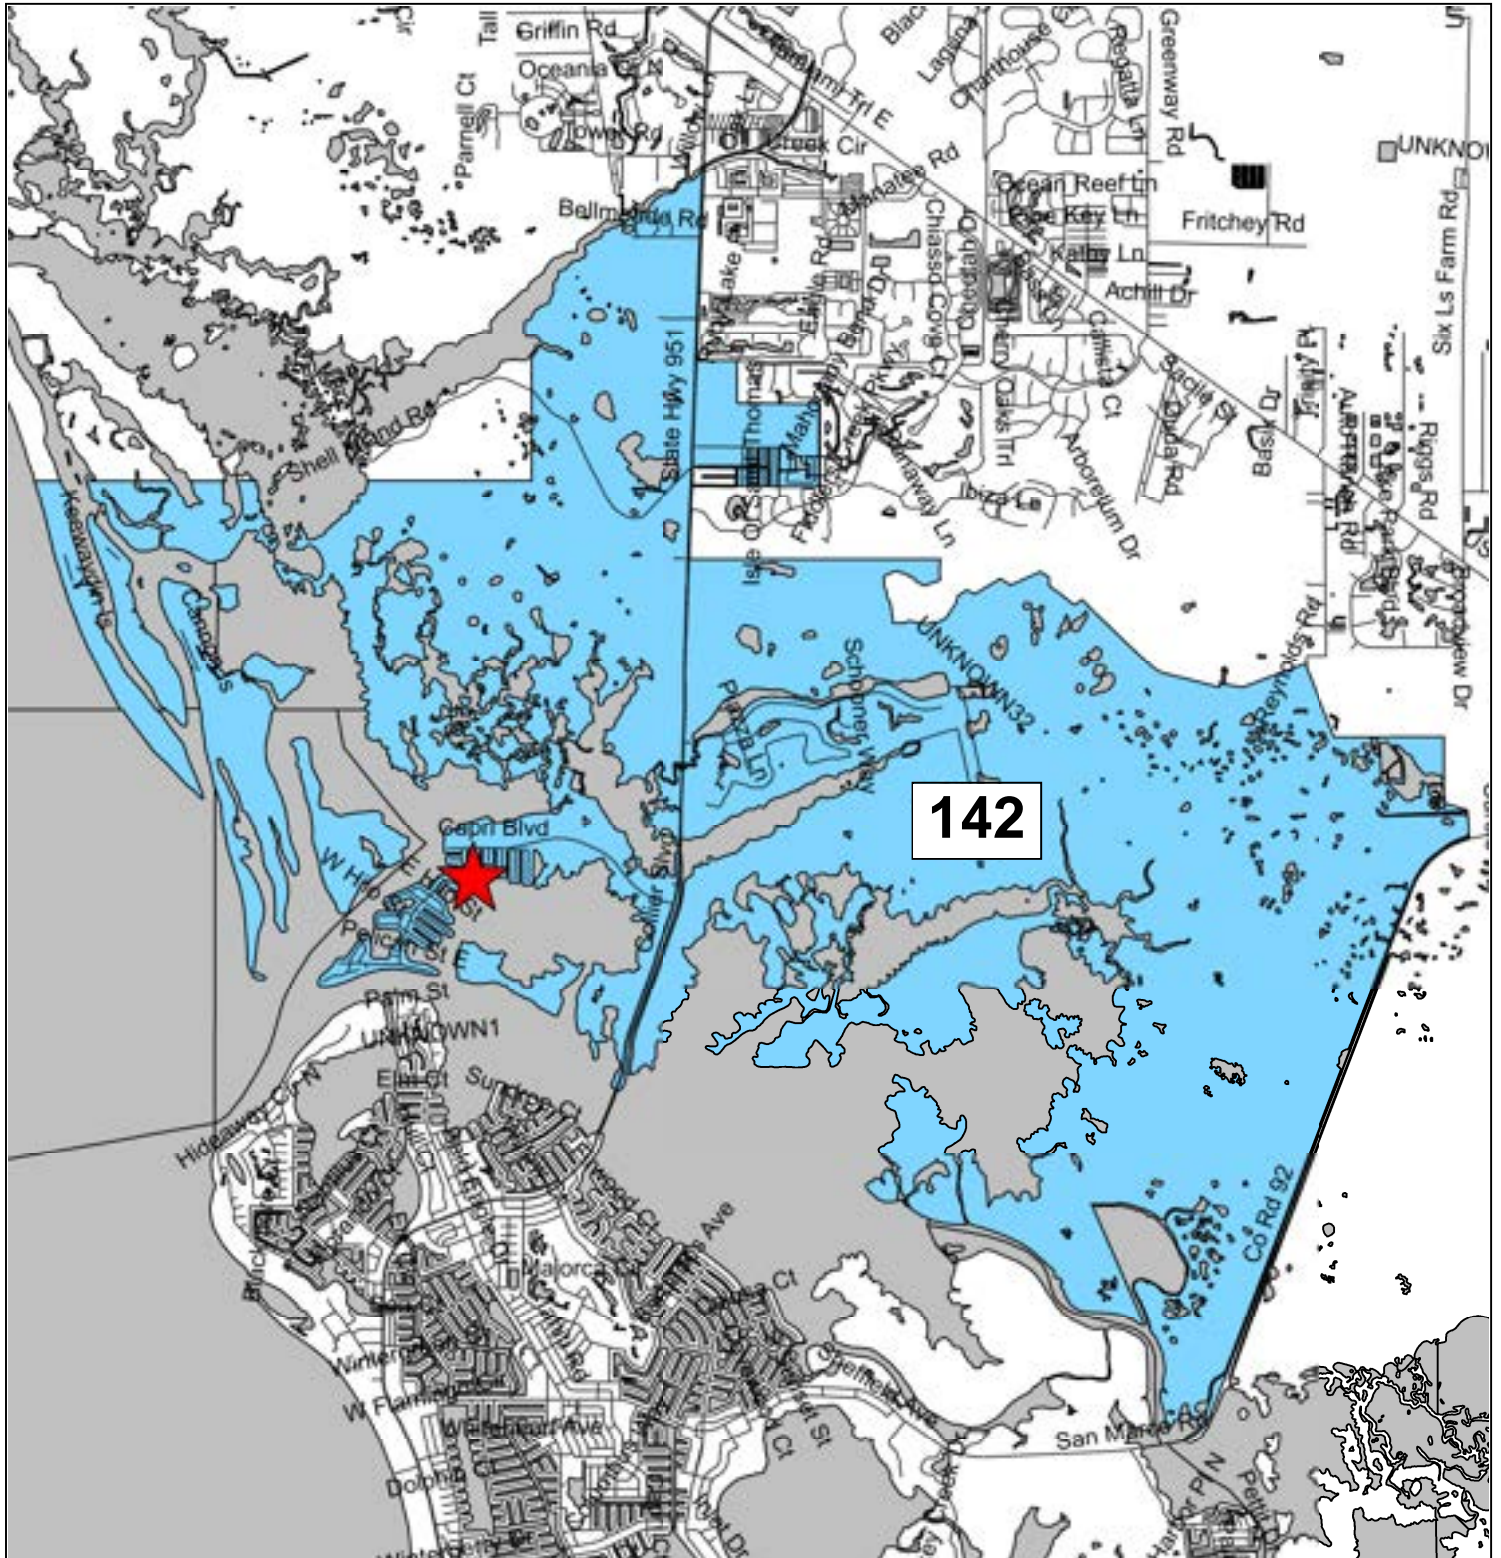

Precinct 101: West Wind Estates Comm Bldg

Precinct 102: Everglades City Hall

Precinct 103: First Haitian Baptist Church

Precinct 132: New Hope Ministries

Precinct 141: Hitching Post Recreation Hall

Precinct 142: Isles of Capri Community Center

Precinct 144: Shepherd of the Glades Church

Precinct 145: Florida Sports Park

Precinct 150: Verona Walk Town Center

Precinct 155: South Regional Library

Precinct 156: Eagle Lakes Community Park

Precinct 159: The Club & Spa at Fiddler's Creek