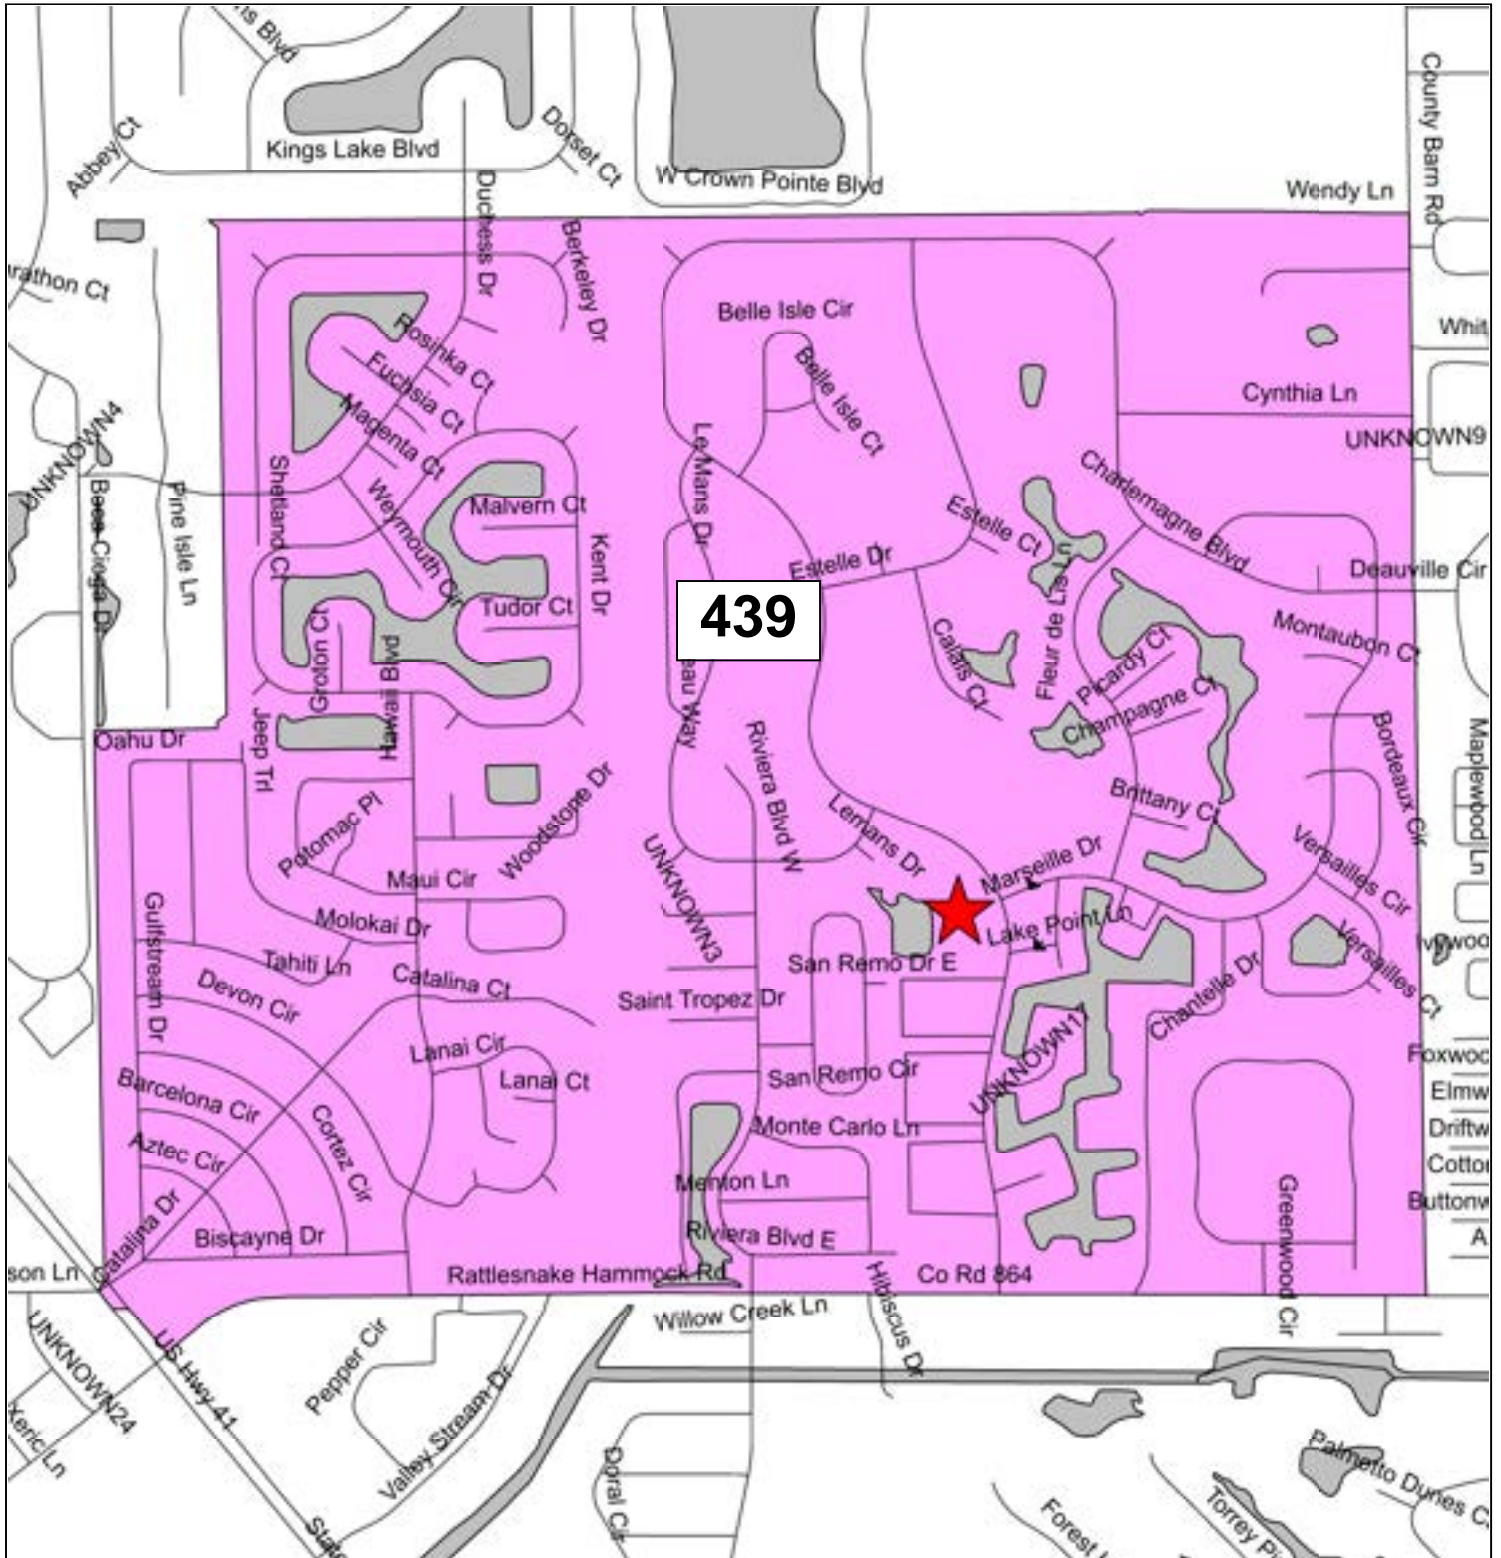

Precinct 439: Riviera Golf Estates Clubhouse