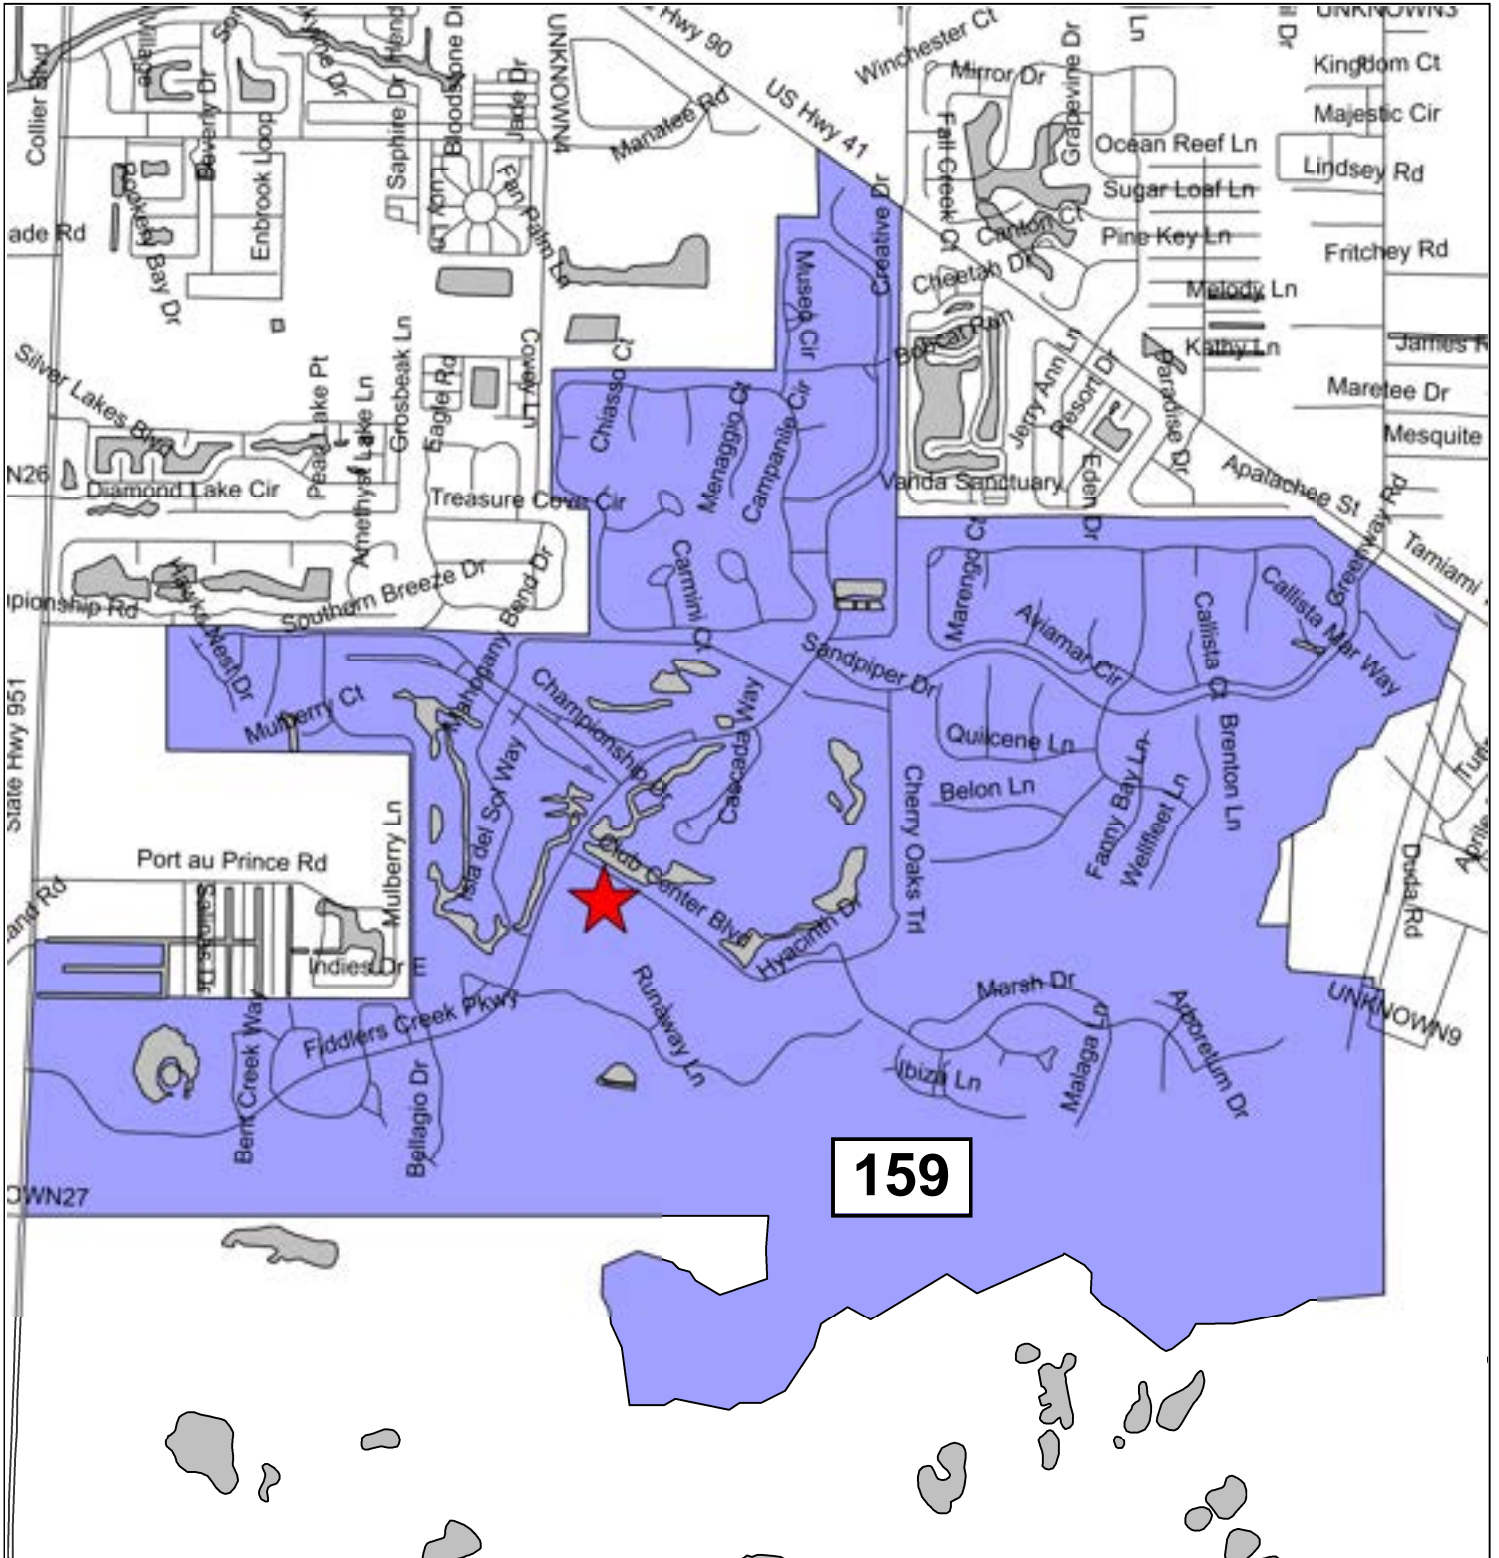

Precinct 101: West Wind Estates Comm Bldg

Precinct 102: Everglades City Hall

Precinct 103: First Haitian Baptist Church

Precinct 132: New Hope Ministries

Precinct 141: Hitching Post Recreation Hall

Precinct 142: Isles of Capri Community Center

Precinct 144: Shepherd of the Glades Church

Precinct 145: Florida Sports Park

Precinct 150: Verona Walk Town Center

Precinct 155: South Regional Library

Precinct 156: Eagle Lakes Community Park

Precinct 159: The Club & Spa at Fiddler's Creek