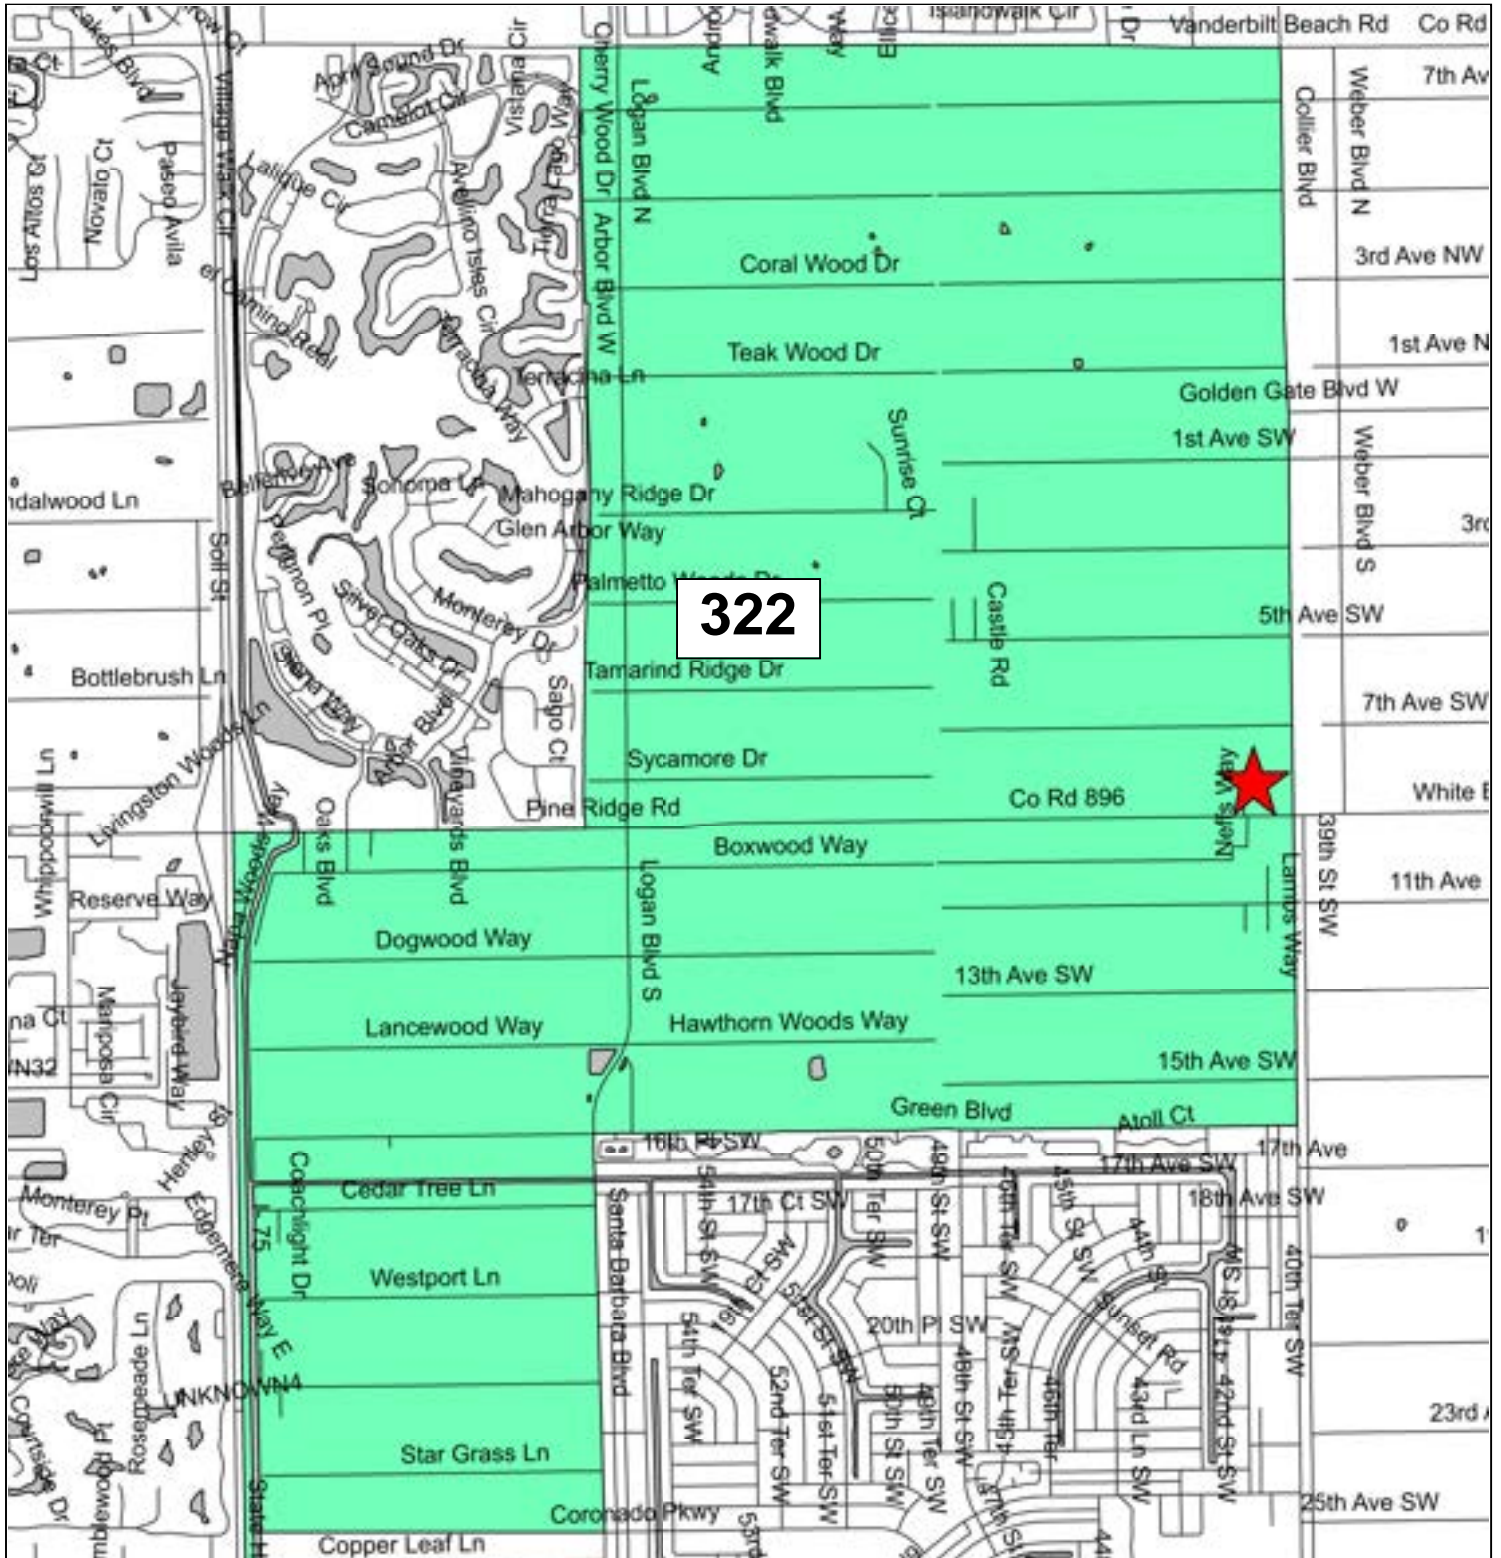

Precinct 315: Island Walk Town Center

Precinct 317: Vineyards Community Park

Precinct 322: VFW Post # 7721

Precinct 323: Golden Gate Community Center

Precinct 324: Naples Ward LDS Church

Precinct 350: Golden Gate Assembly of God