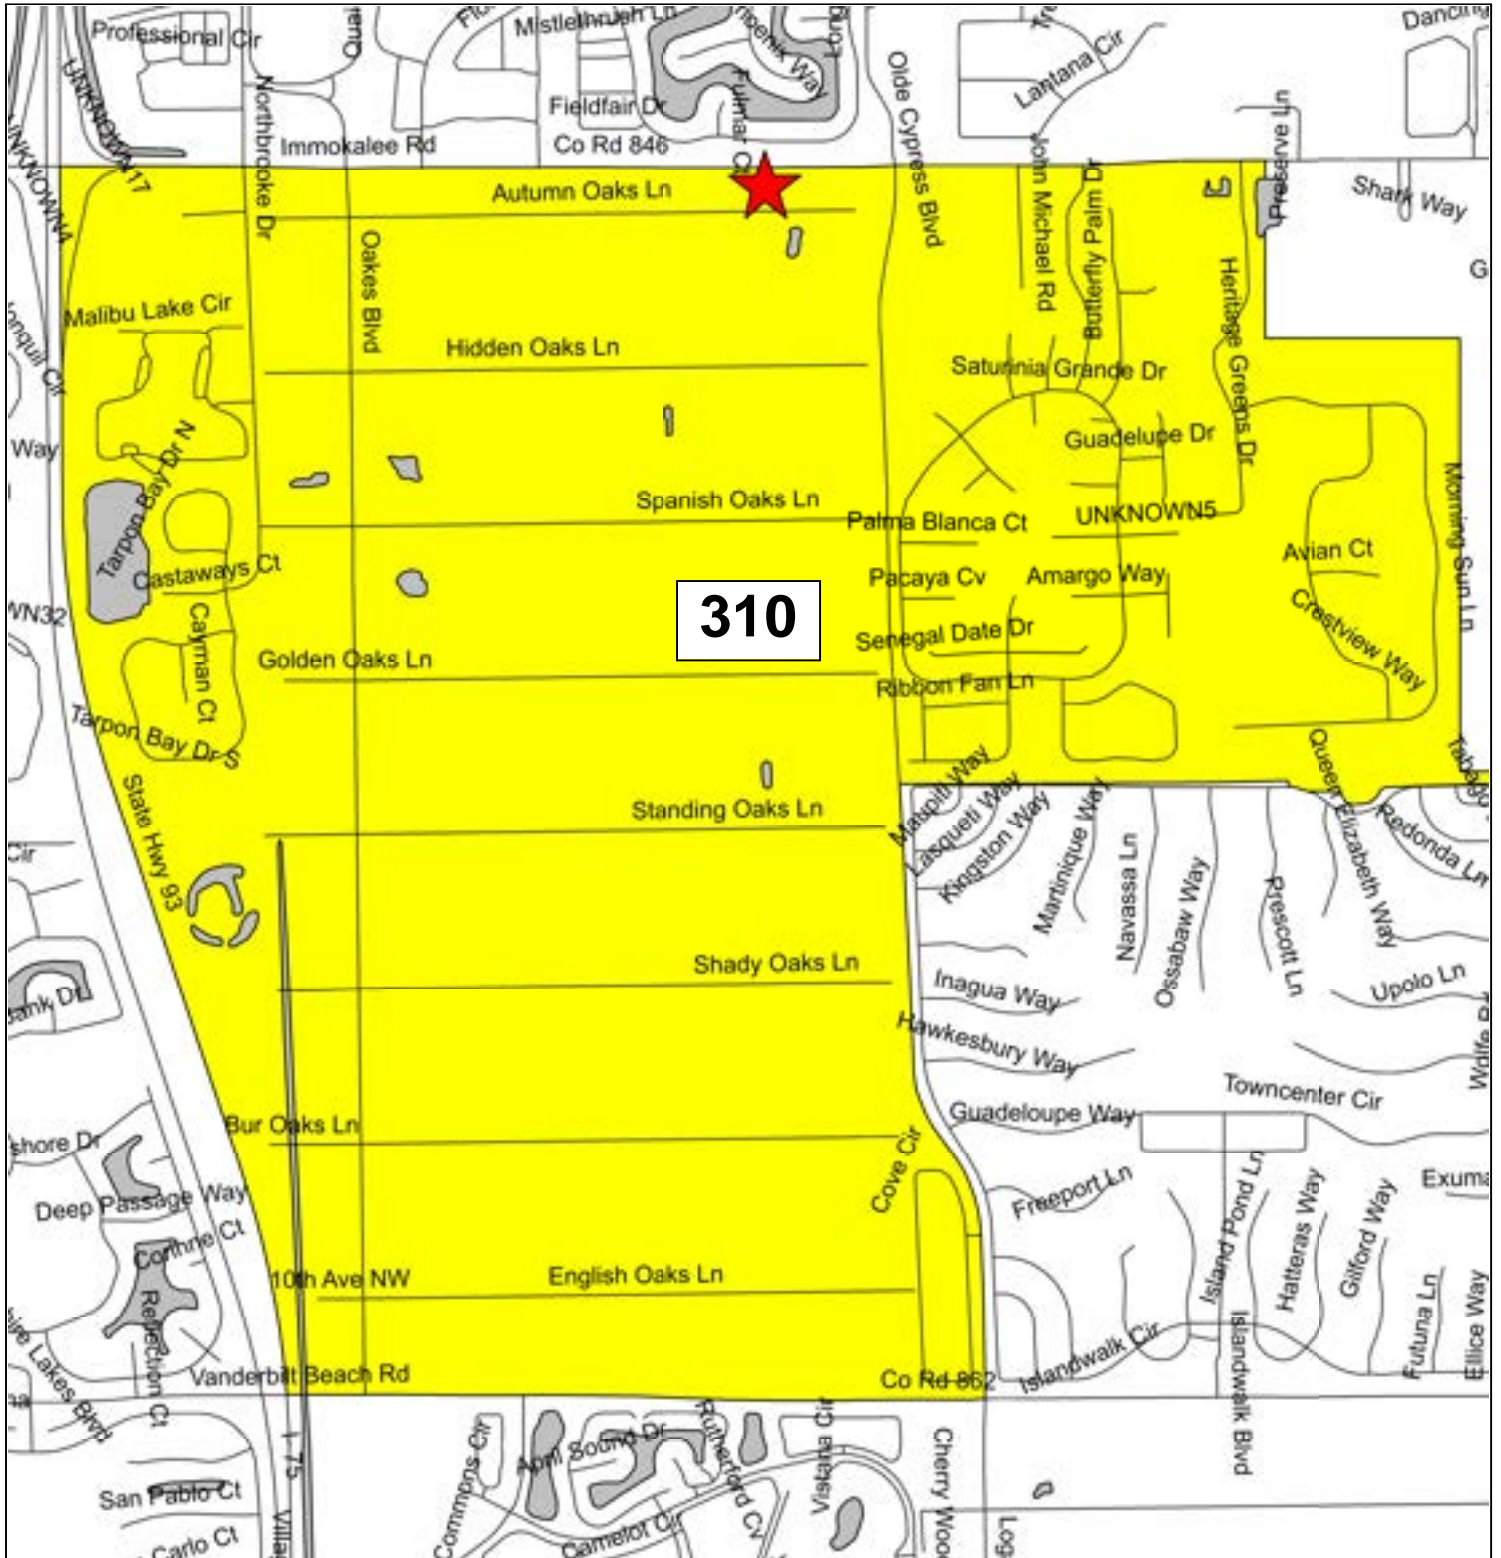

Precinct 310: St. Monica's Episcopal Church