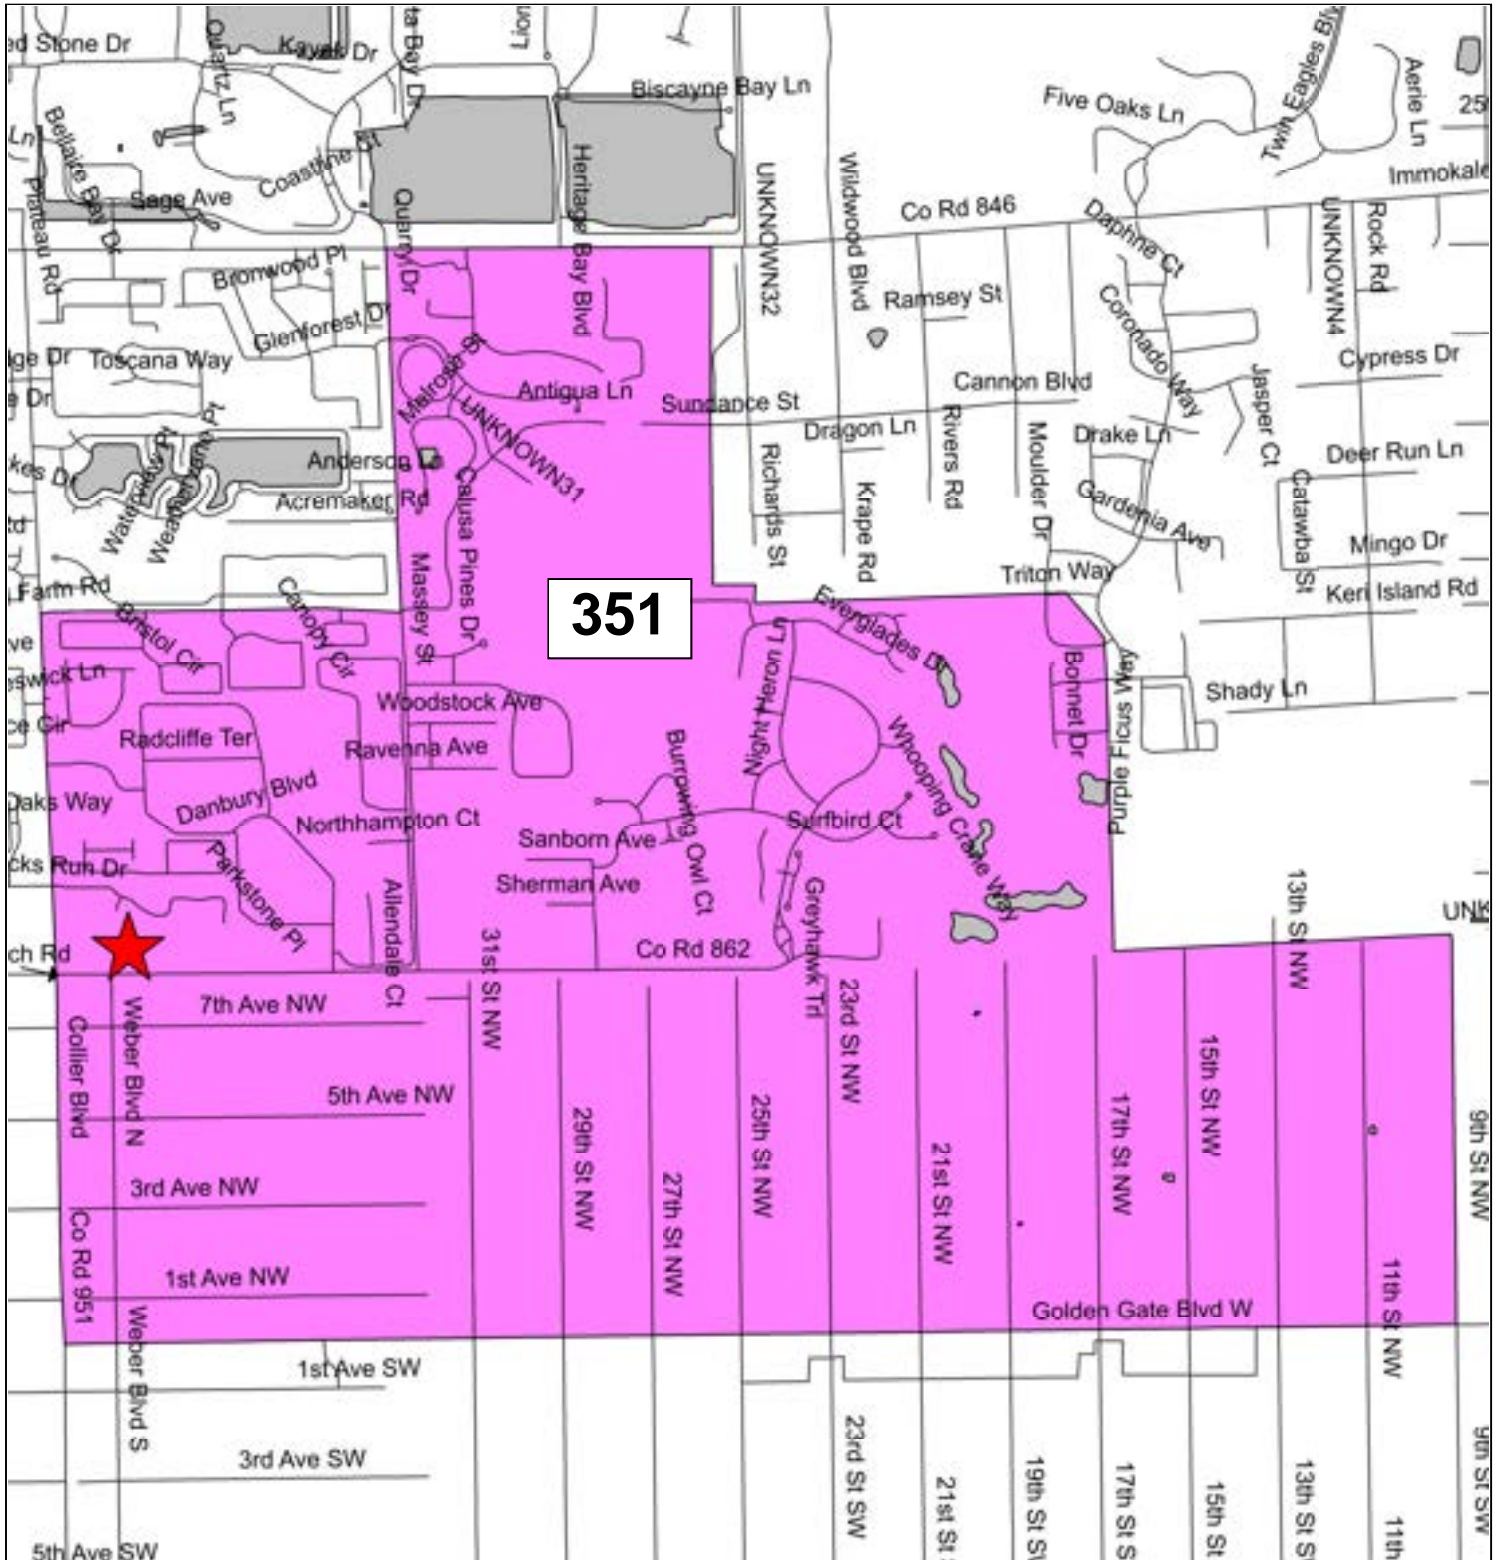

Precinct 351: St. Agnes Parish Center