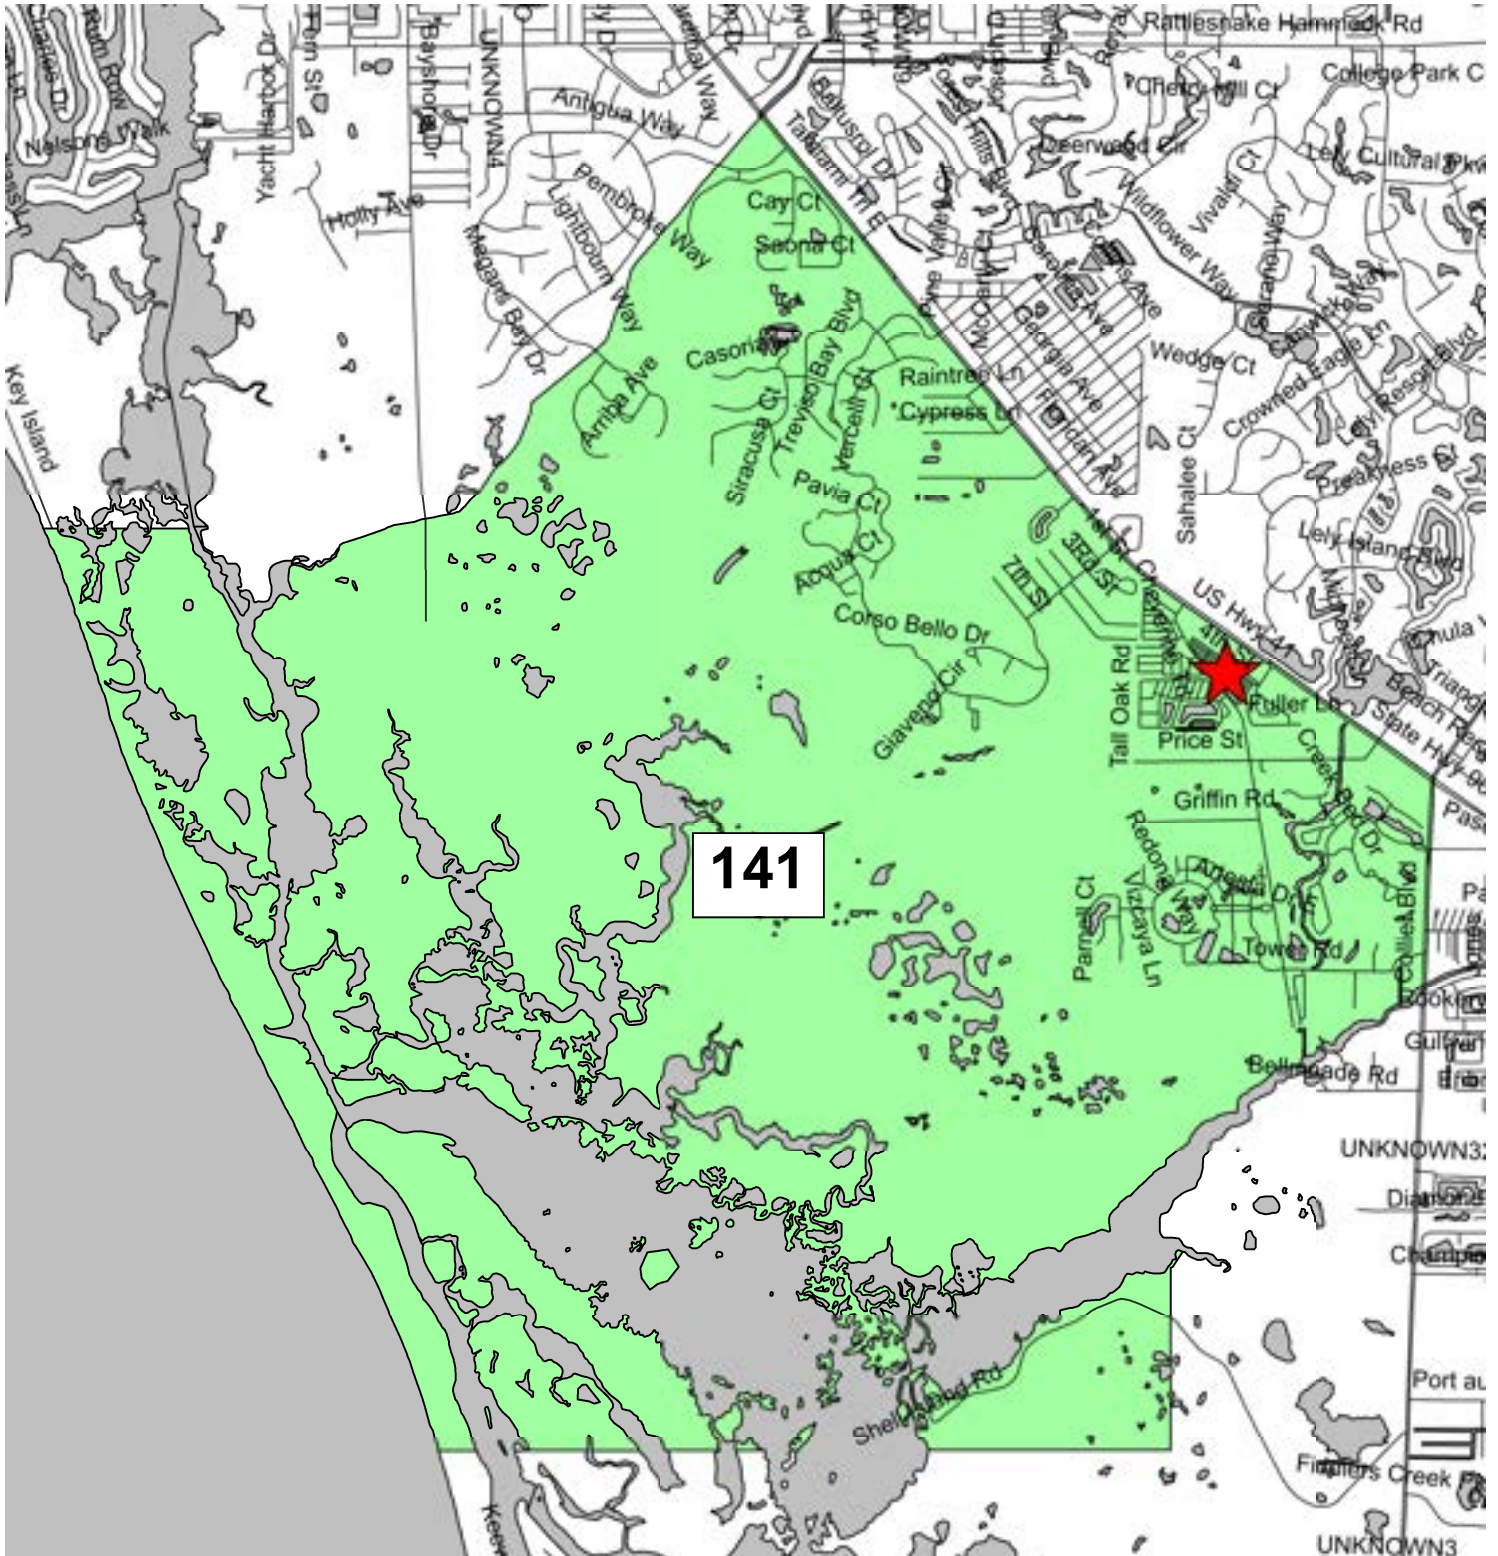

Precinct 101: West Wind Estates Comm Bldg

Precinct 102: Everglades City Hall

Precinct 103: First Haitian Baptist Church

Precinct 132: New Hope Ministries

Precinct 141: Hitching Post Recreation Hall

Precinct 142: Isles of Capri Community Center

Precinct 144: Shepherd of the Glades Church

Precinct 145: Florida Sports Park

Precinct 150: Verona Walk Town Center

Precinct 155: South Regional Library

Precinct 156: Eagle Lakes Community Park

Precinct 159: The Club & Spa at Fiddler's Creek