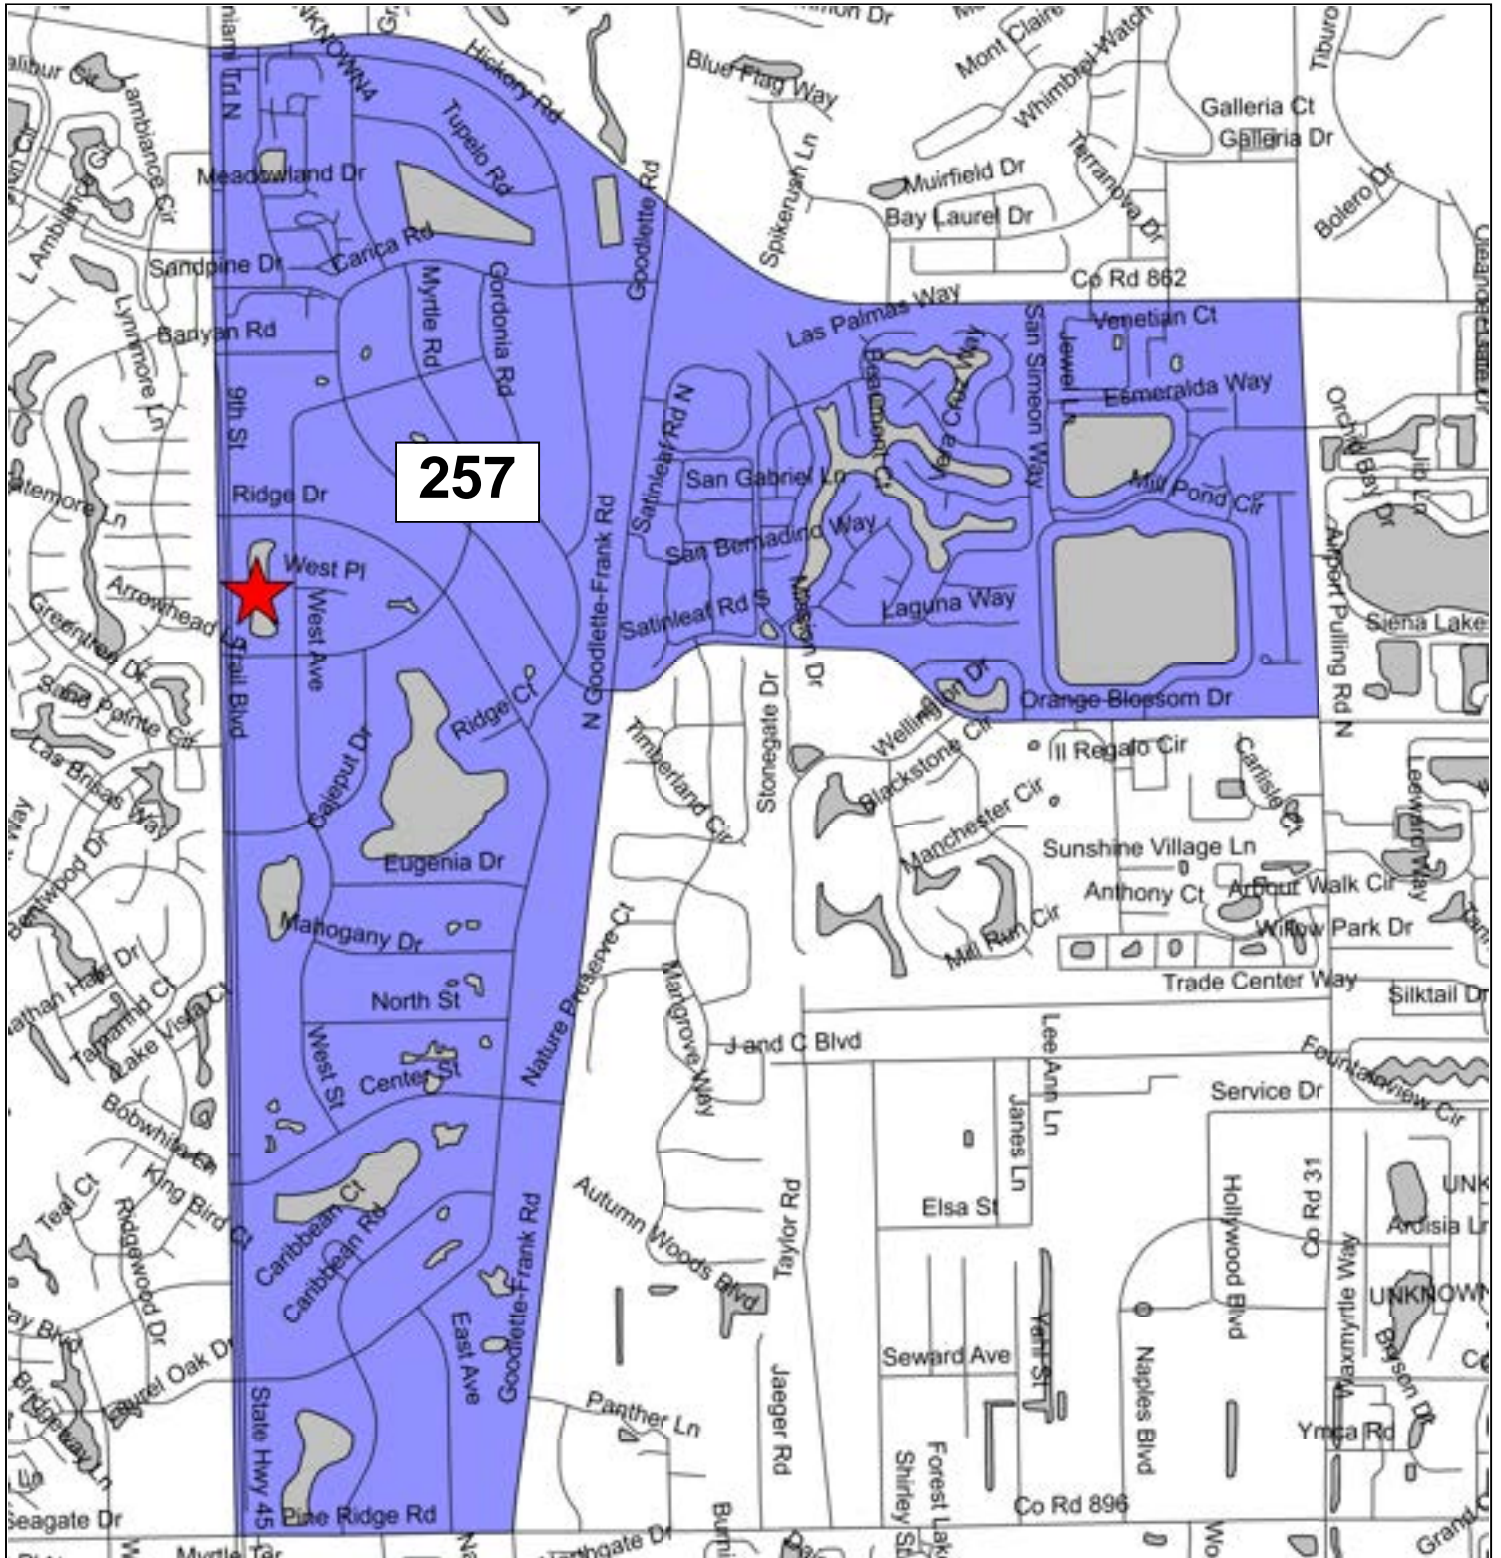

Precinct 257: Covenant Church of Naples PCA