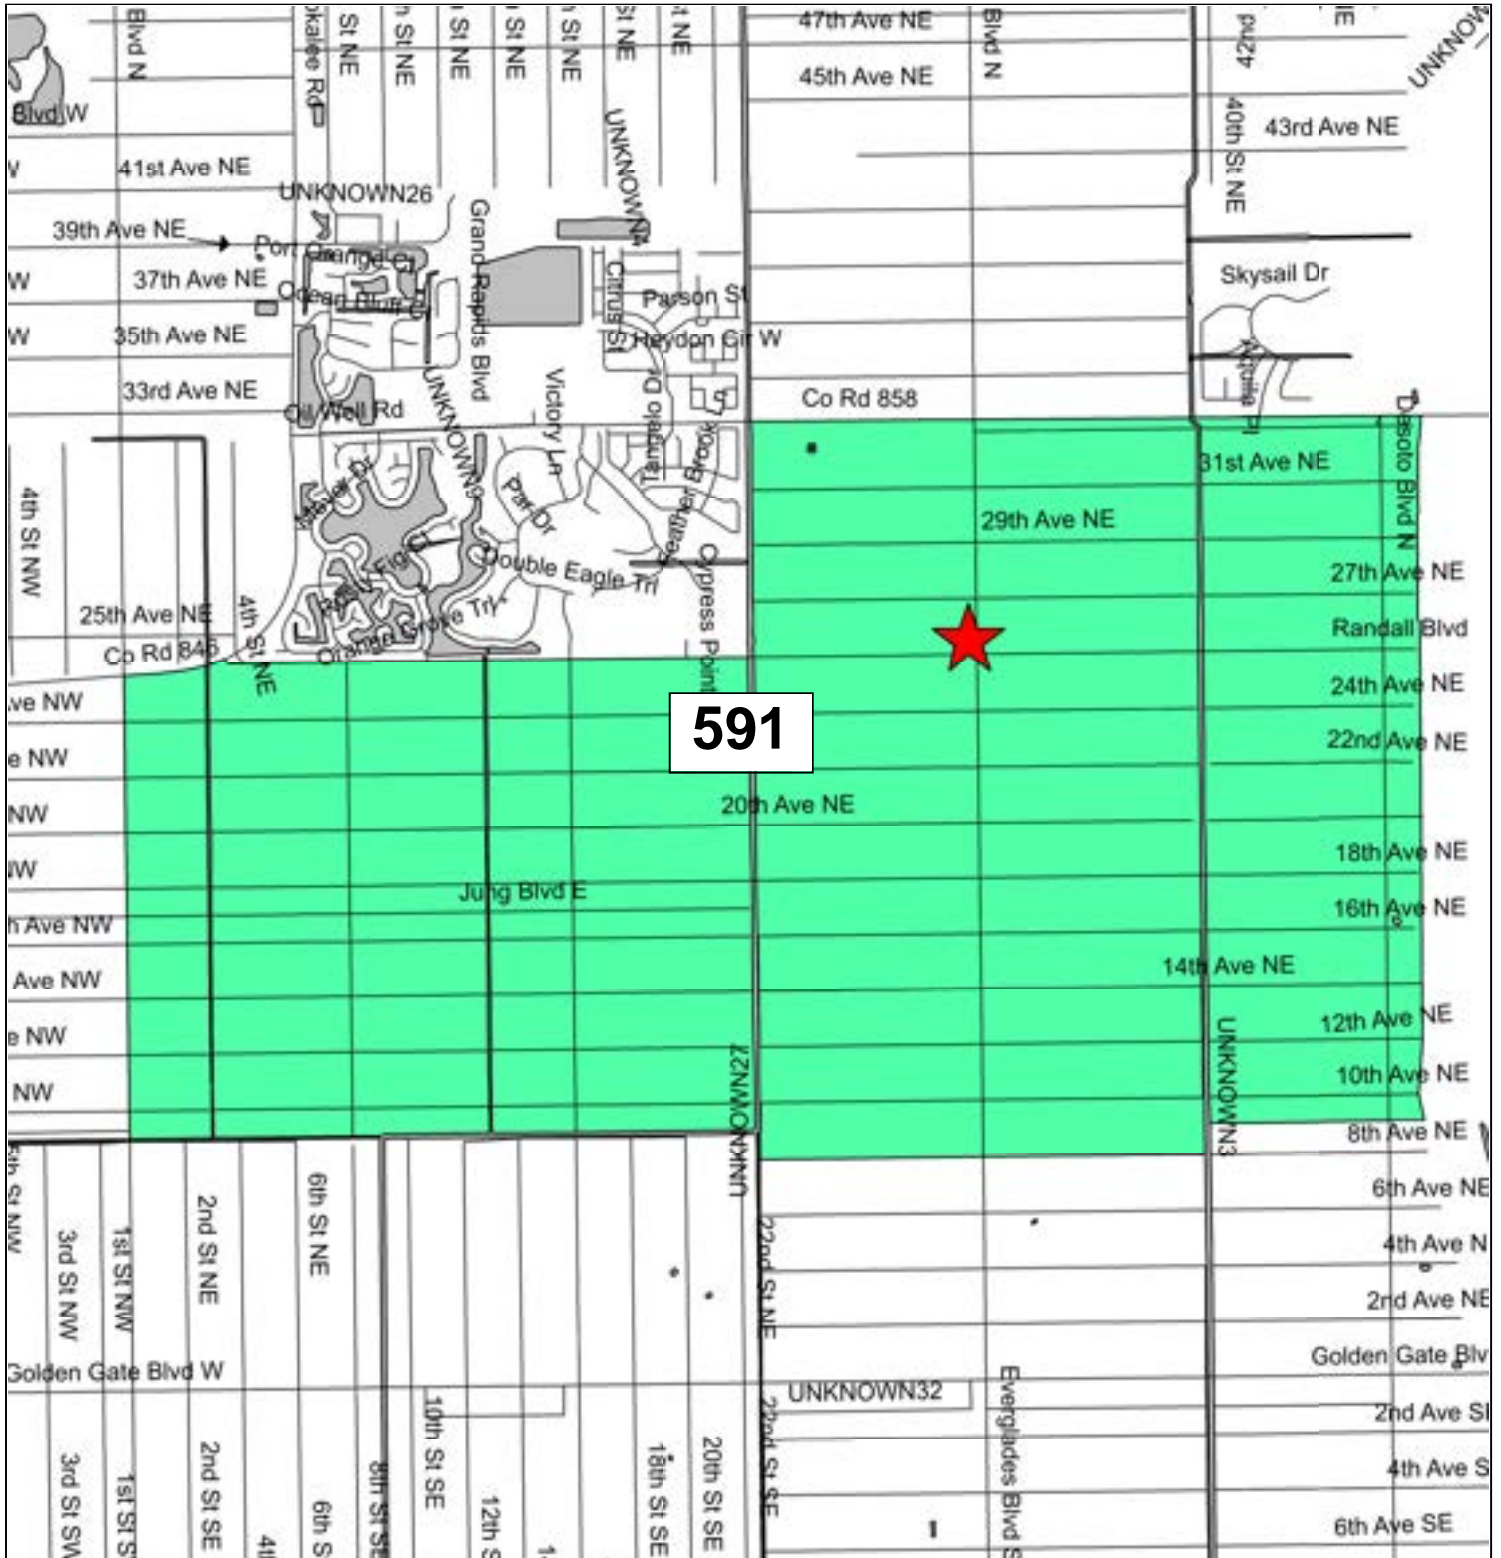

Precinct 591: Cypress Ward LDS Church

Precinct 592: Big Corkscrew Island Regional Park

Precinct 593: The Club at Maple Ridge

Precinct 594: Immokalee Community Park

Precinct 595: Ave Maria Master Association