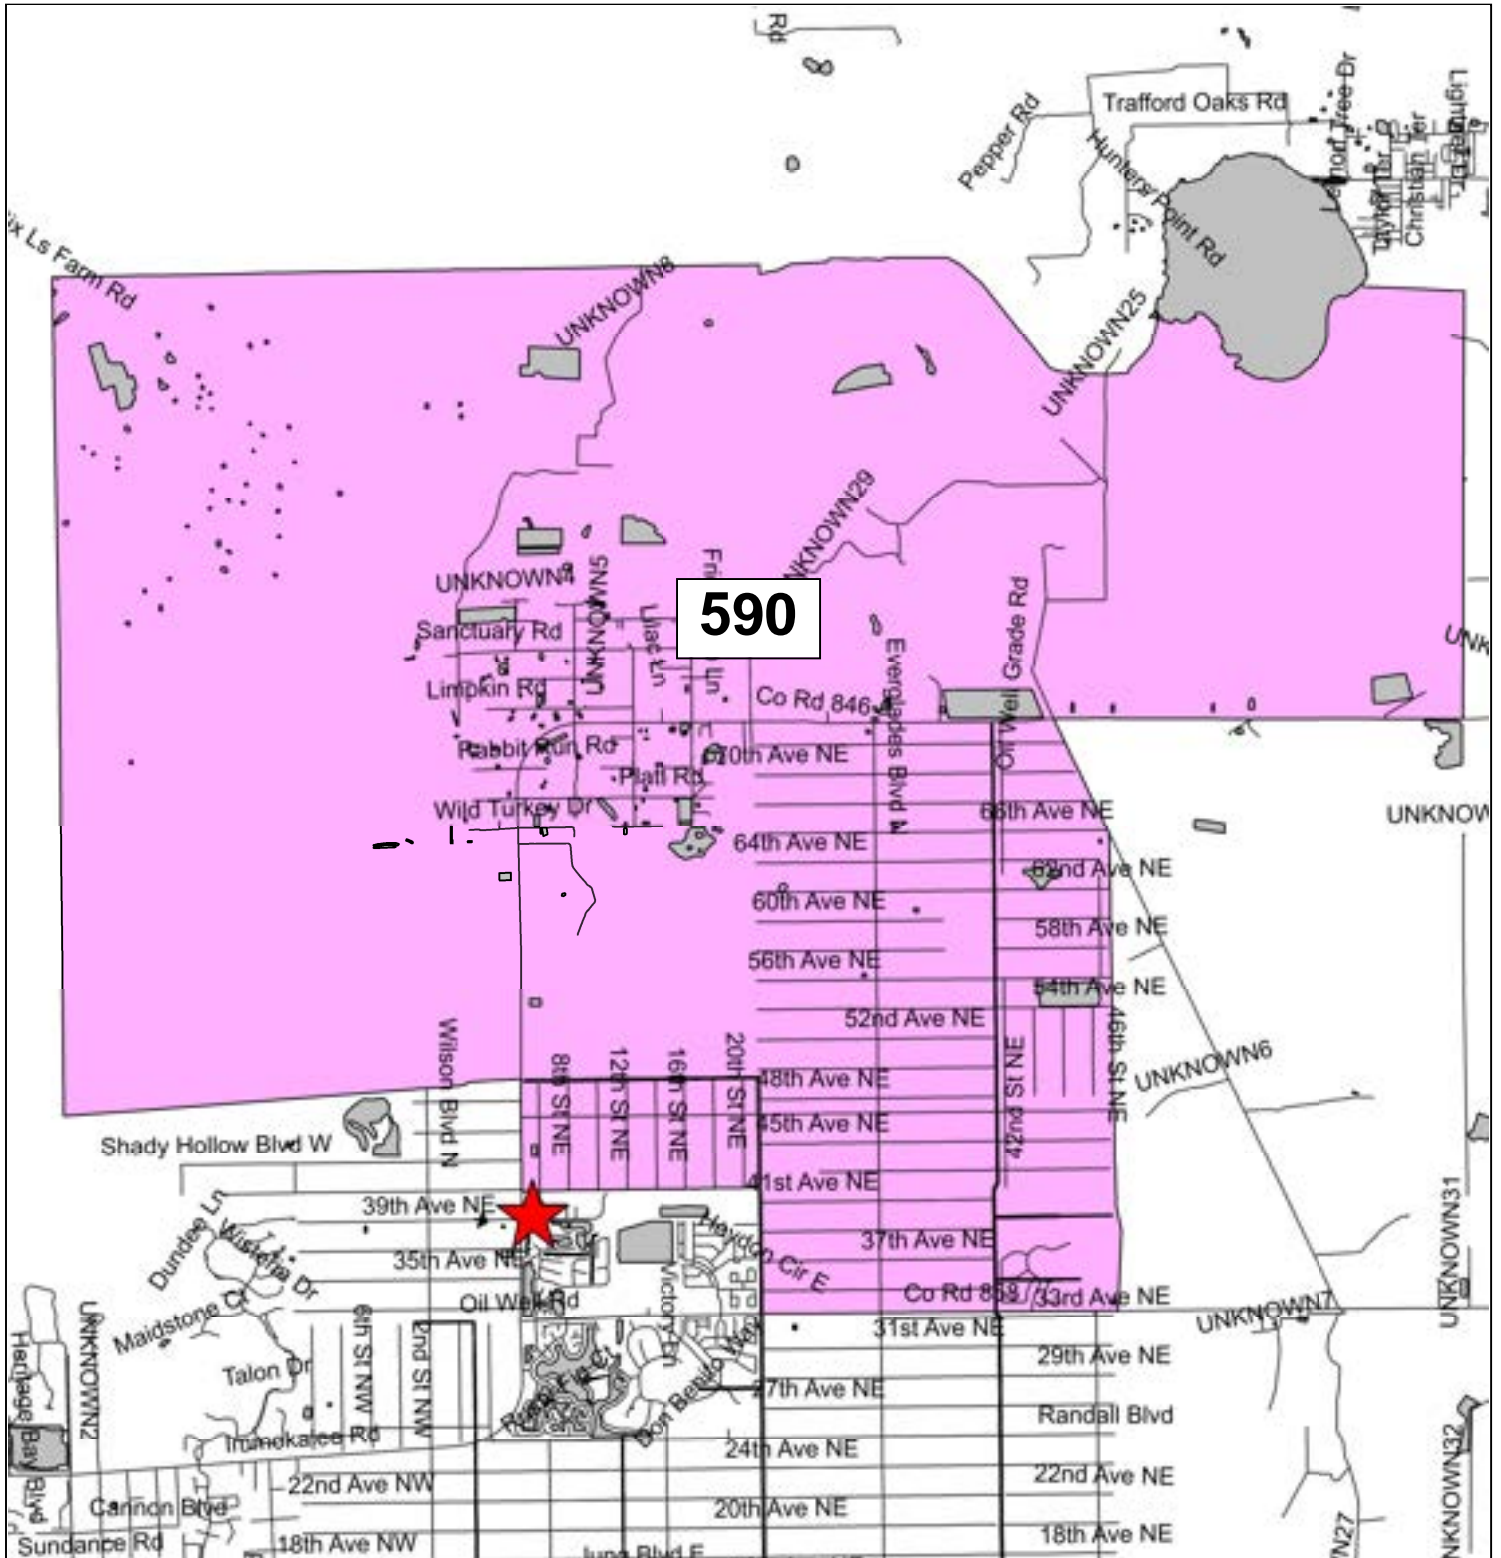

Precinct 591: Cypress Ward LDS Church

Precinct 592: Big Corkscrew Island Regional Park

Precinct 593: The Club at Maple Ridge

Precinct 594: Immokalee Community Park

Precinct 595: Ave Maria Master Association