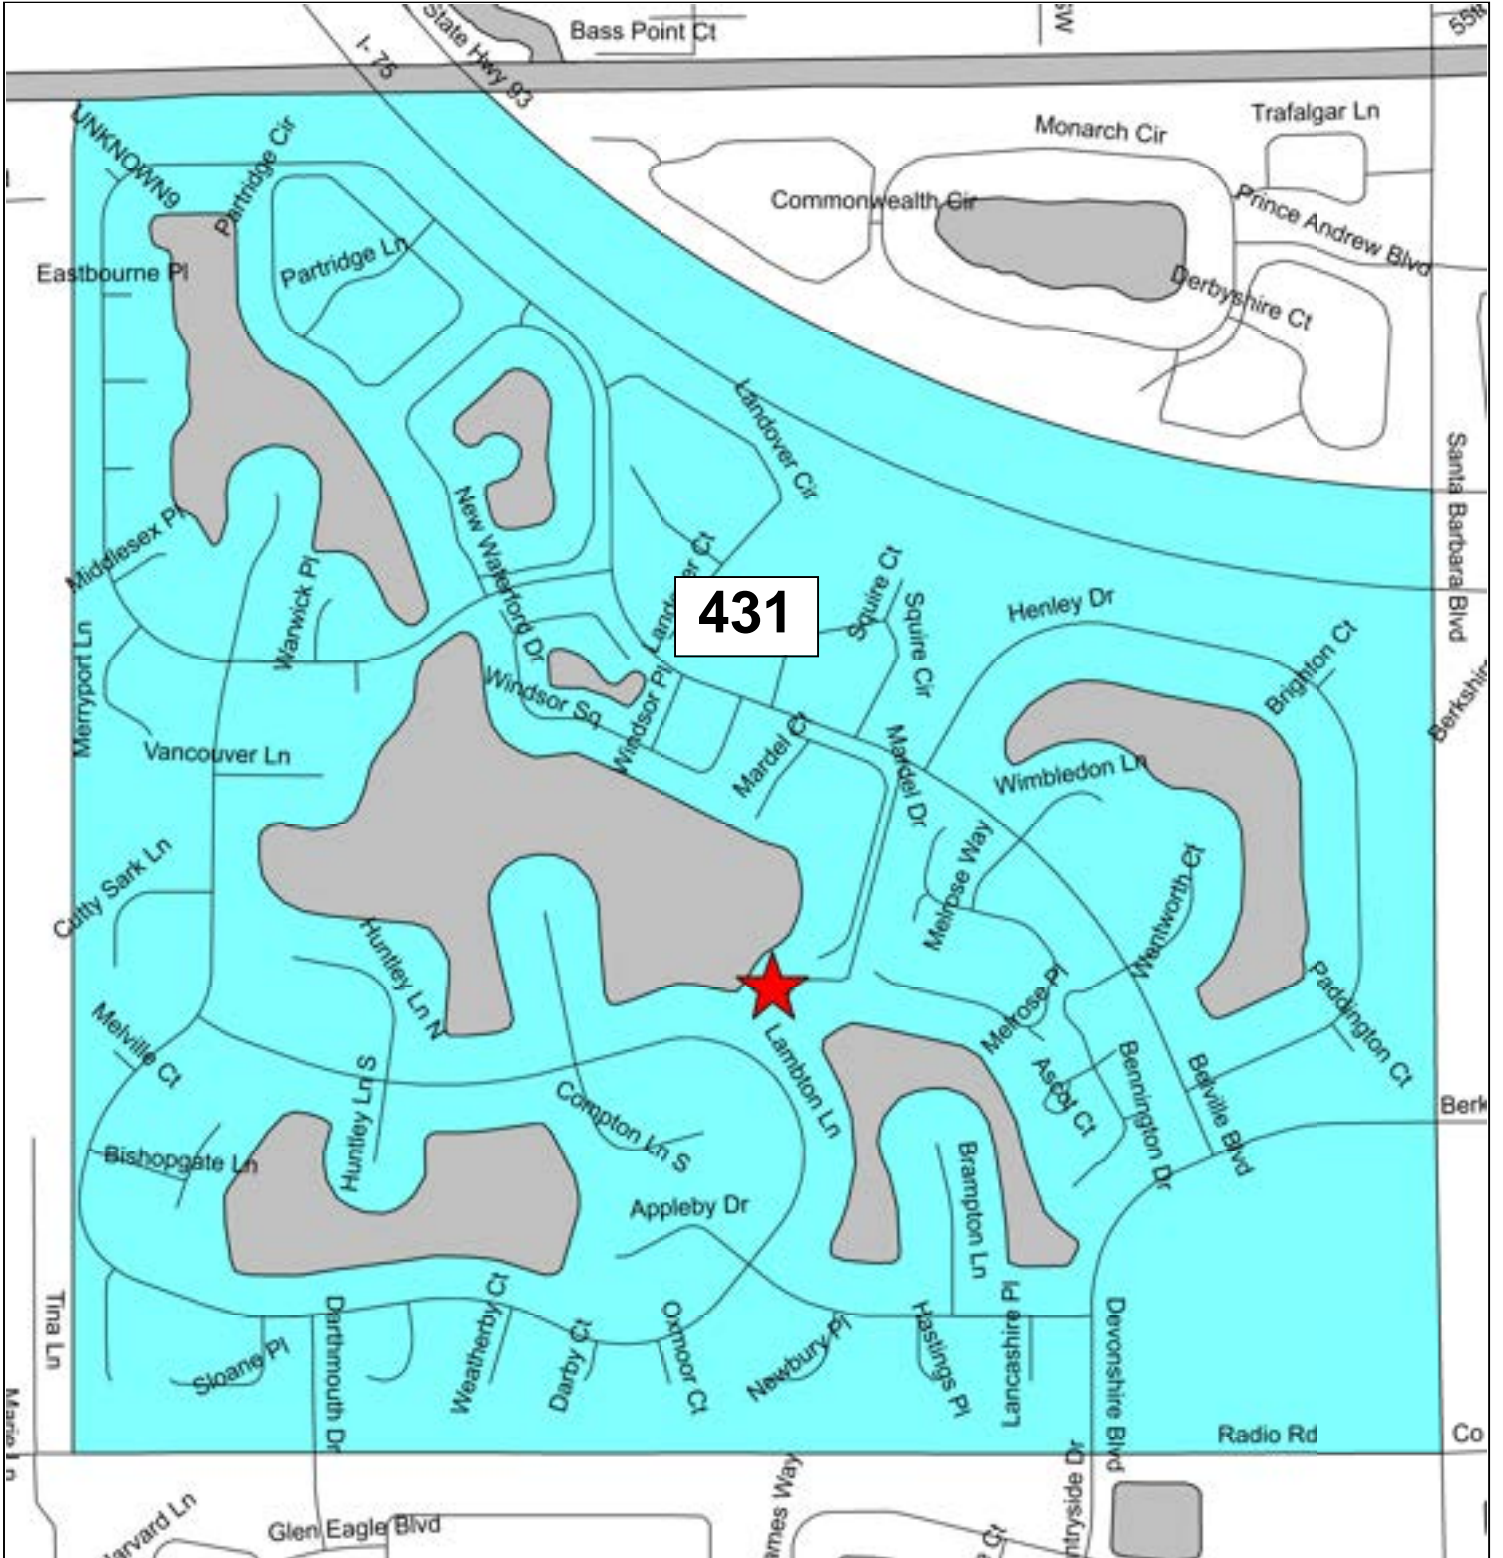

Precinct 431: Berkshire Lakes Clubhouse