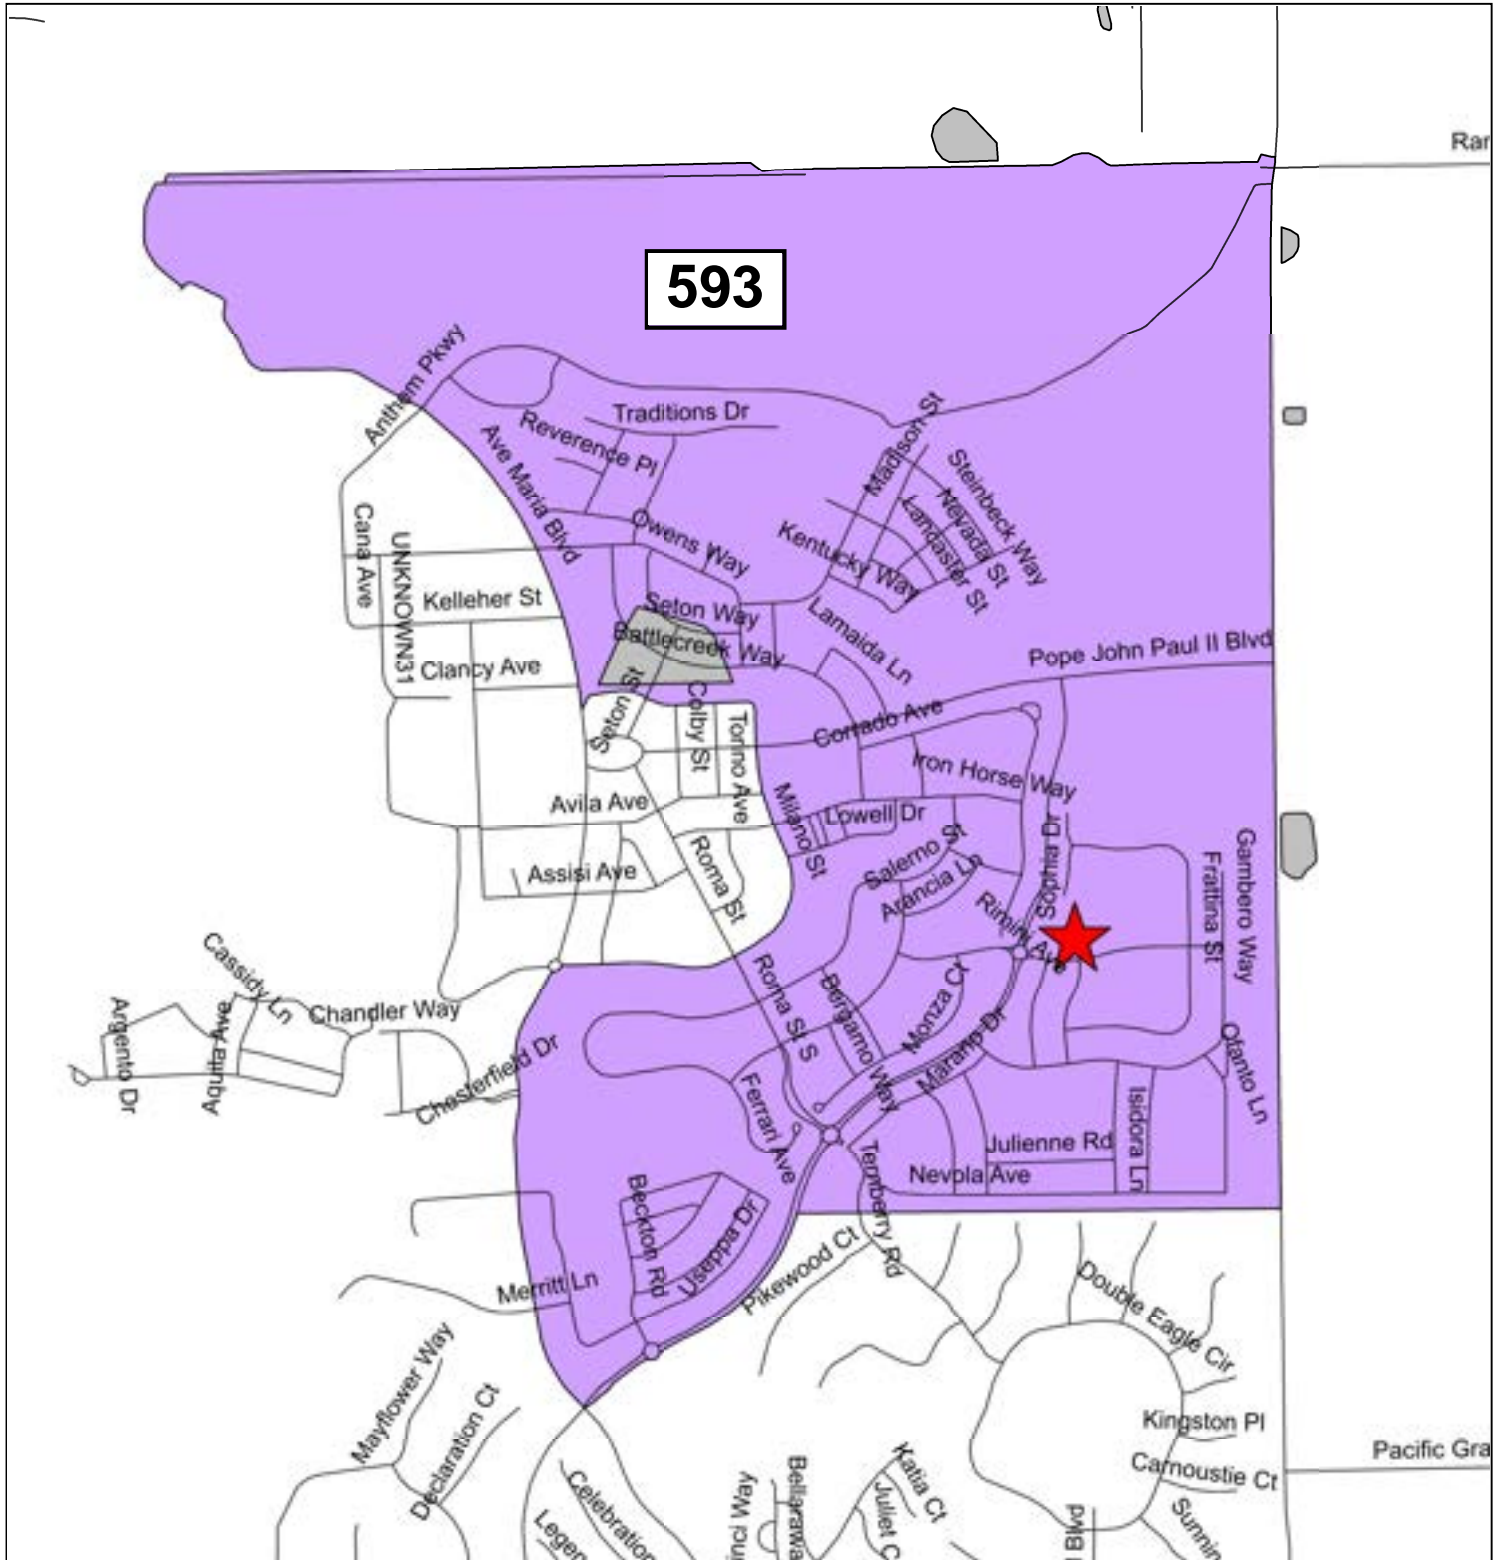

Precinct 144: Shepherd of the Glades Church

Precinct 145: Florida Sports Park

Precinct 150: Verona Walk Town Center

Precinct 155: South Regional Library

Precinct 156: Eagle Lakes Community Park

Precinct 159: The Club & Spa at Fiddler's Creek

Precinct 591: Cypress Ward LDS Church

Precinct 592: Big Corkscrew Island Regional Park

Precinct 593: The Club at Maple Ridge

Precinct 594: Immokalee Community Park

Precinct 595: Ave Maria Master Association