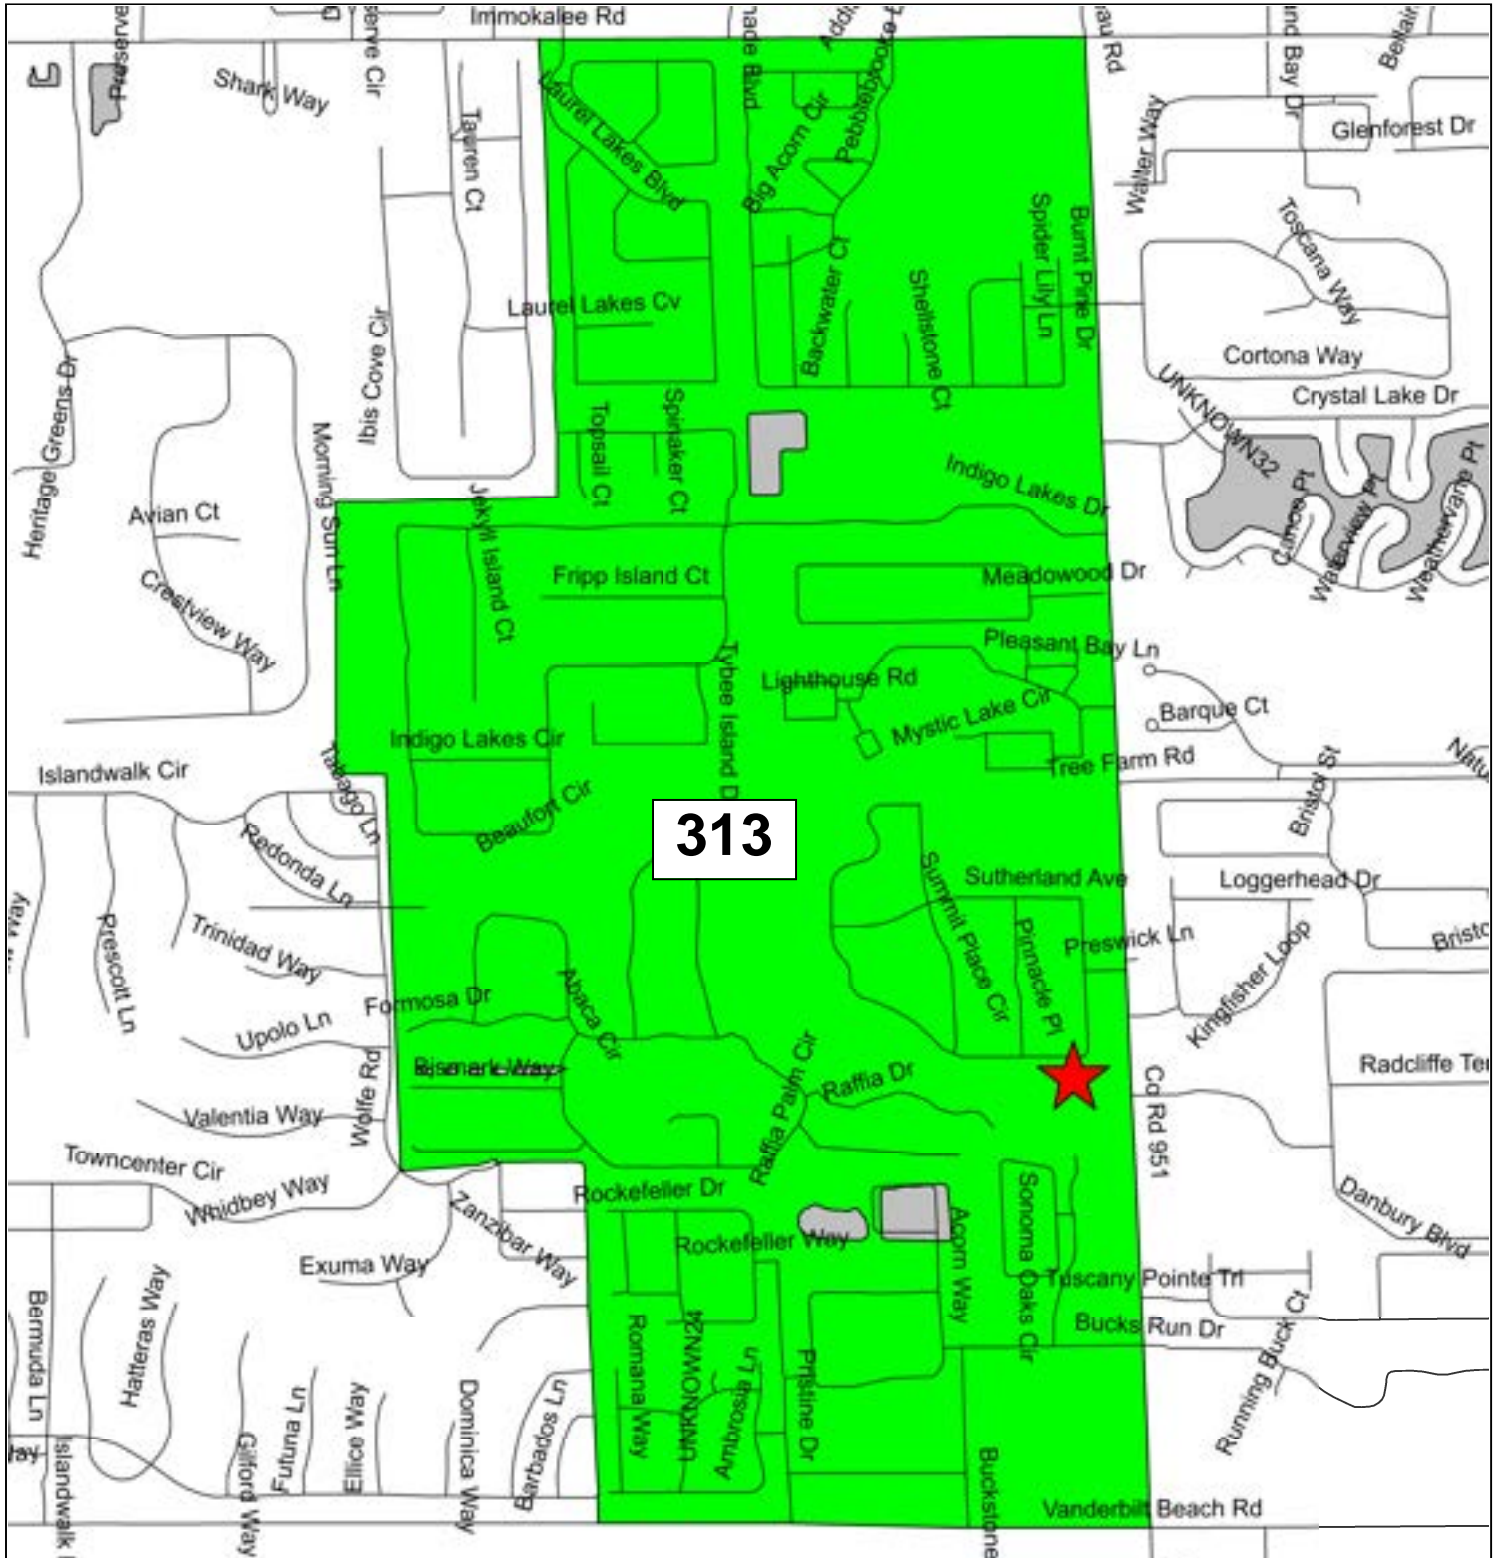

Precinct 313: Greater Naples Fire Admin HQ