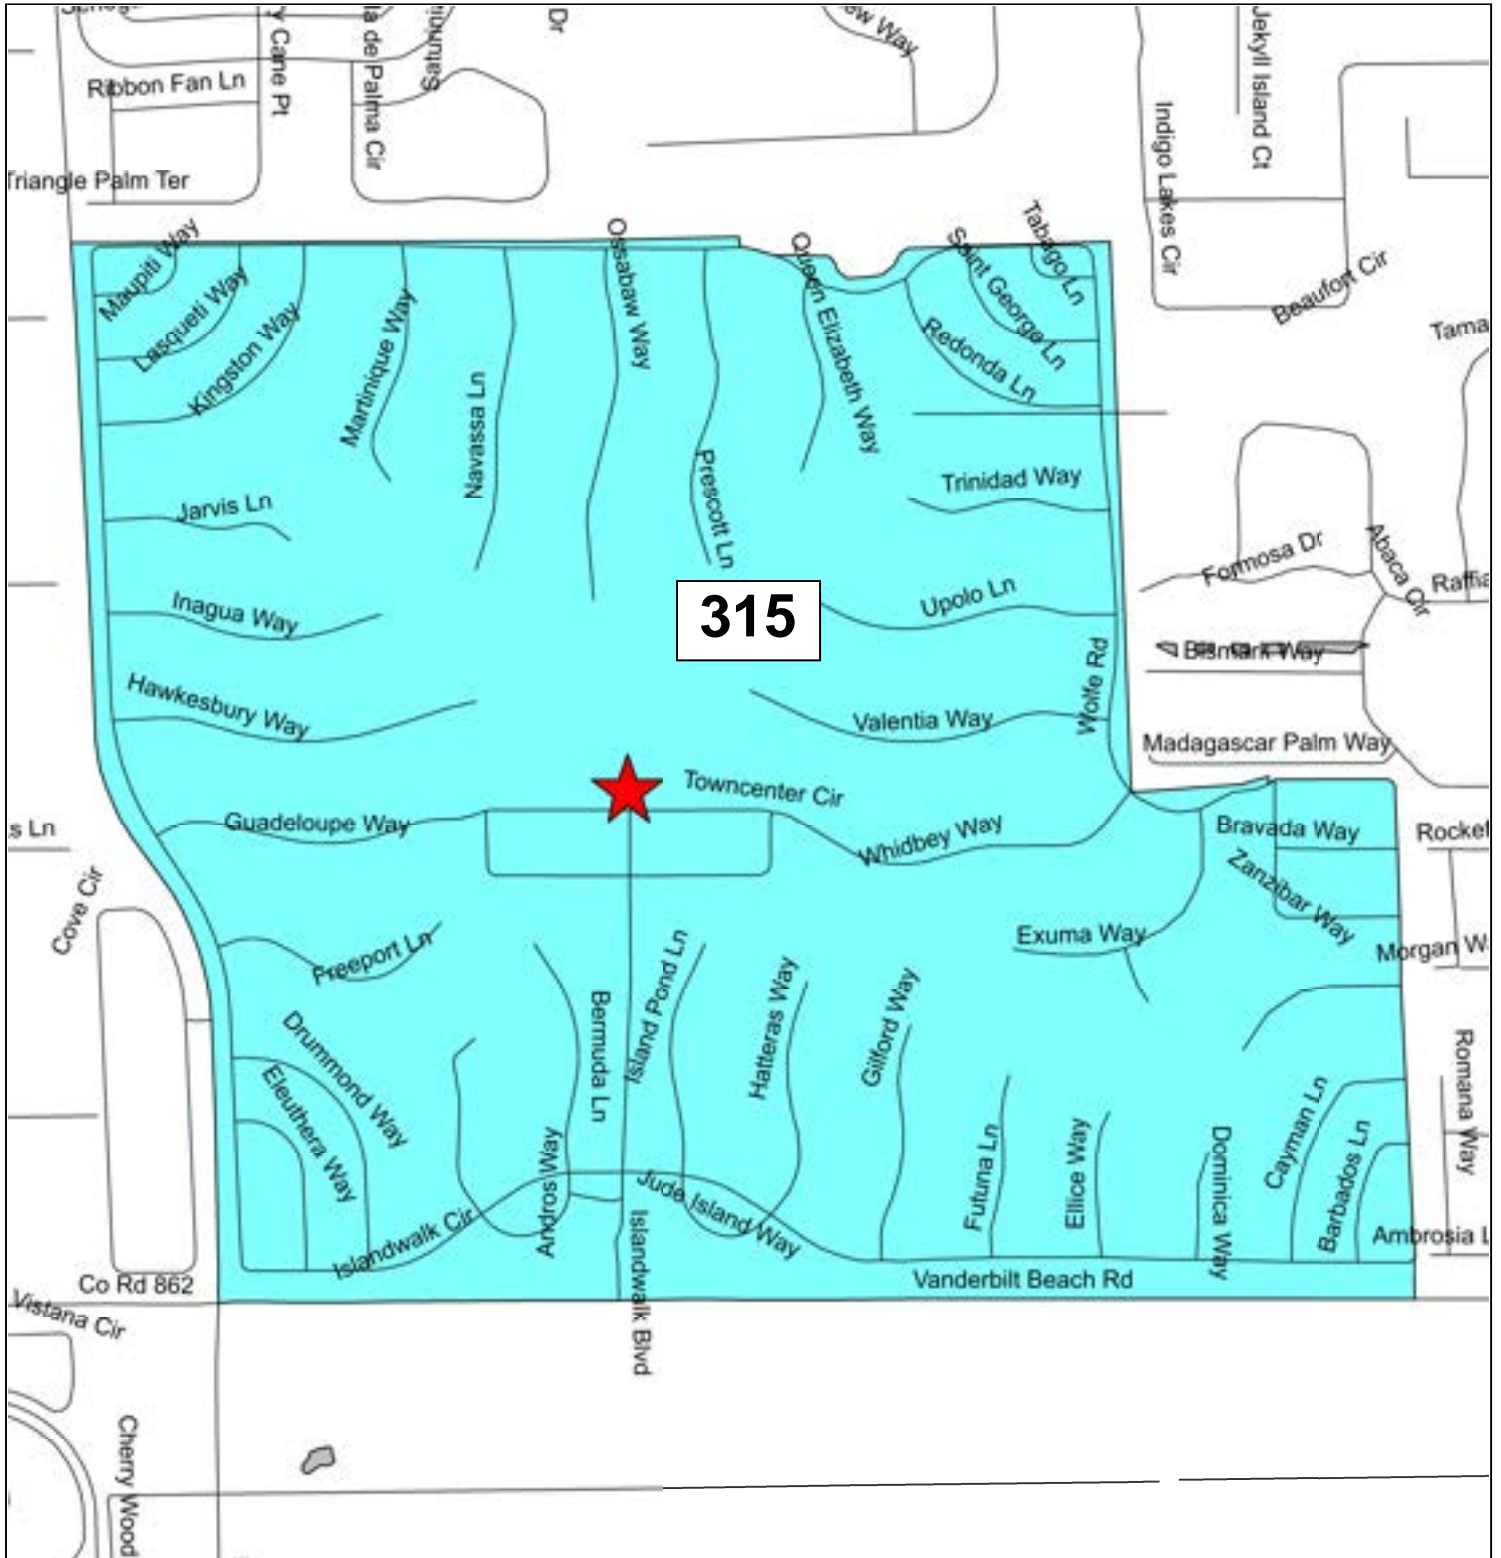

Precinct 315: Island Walk Town Center