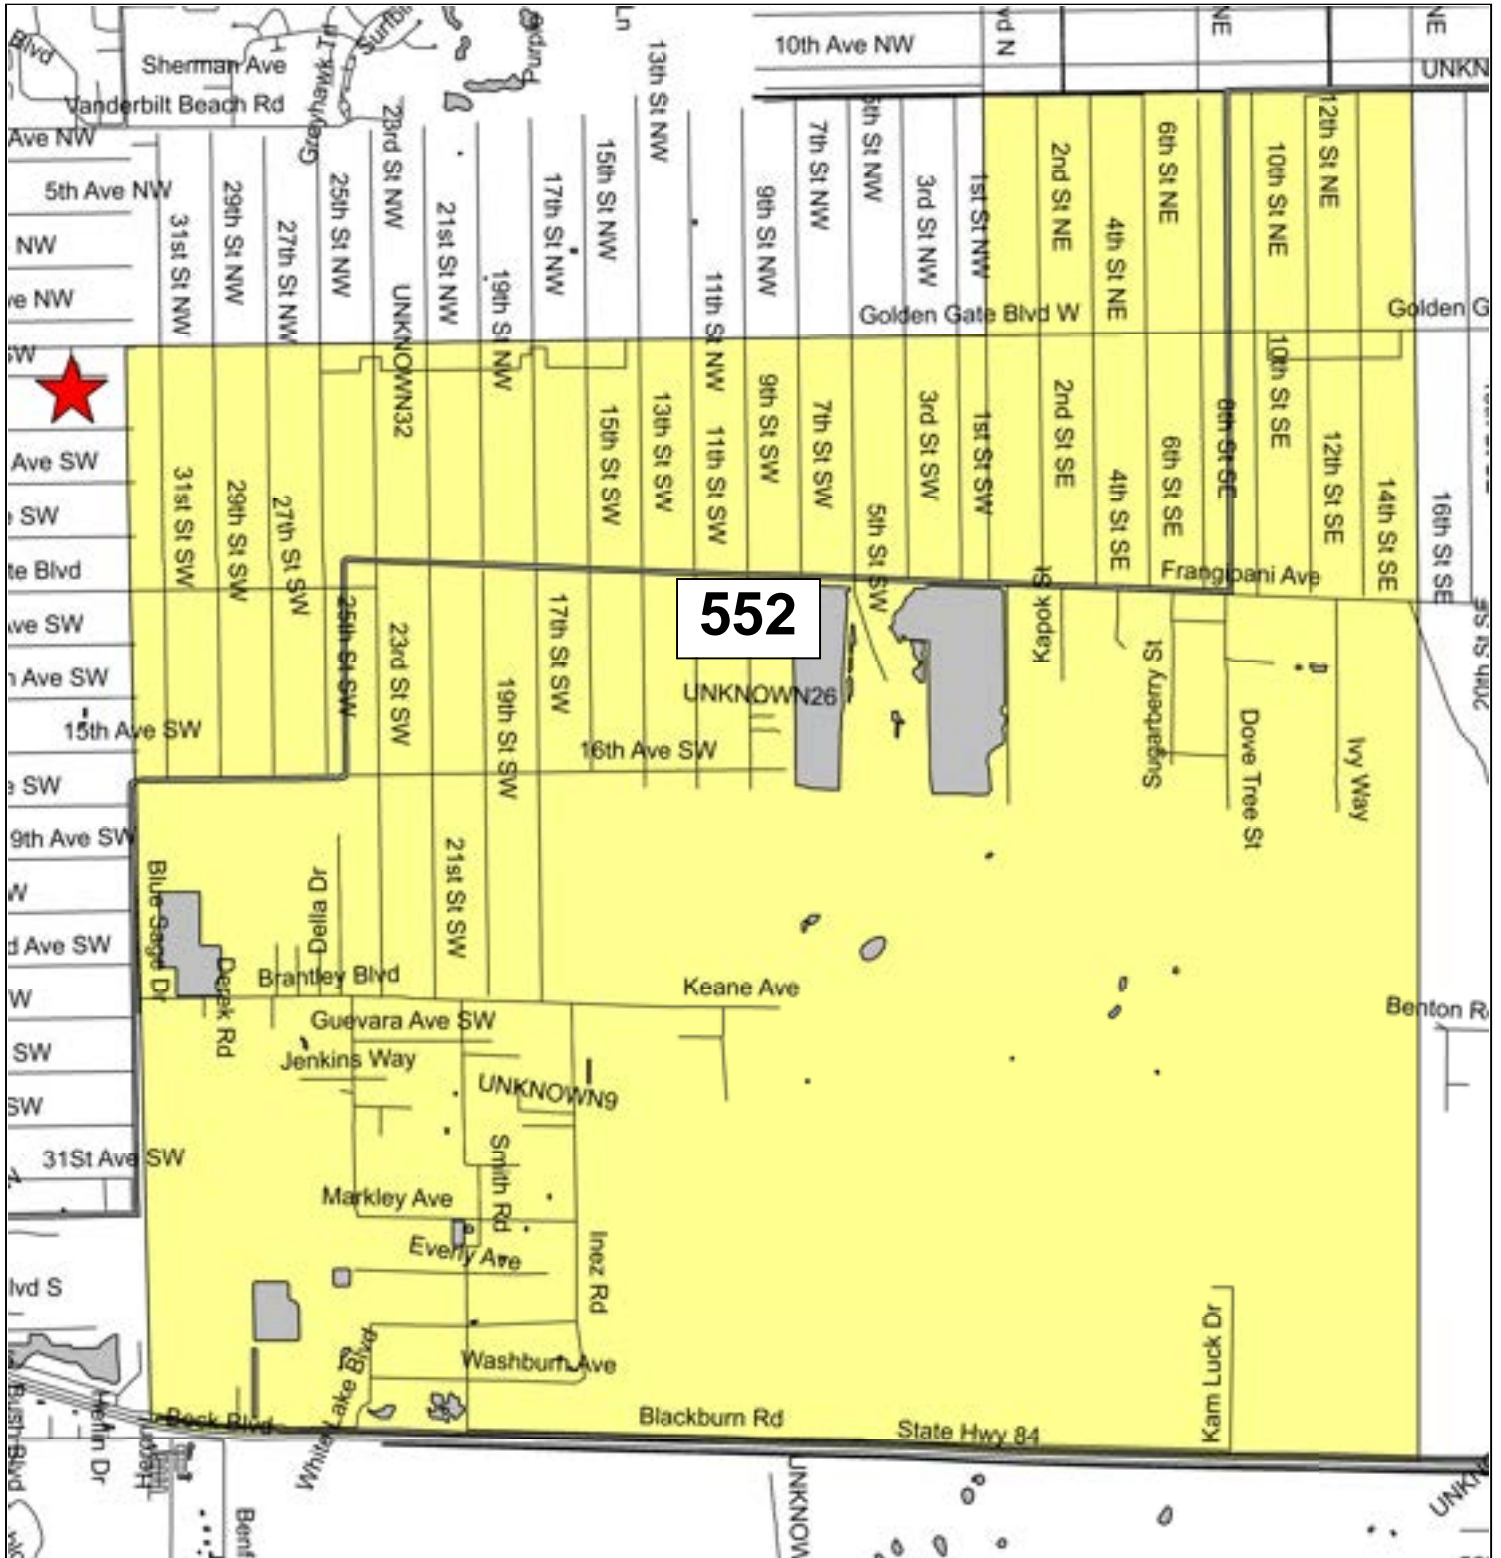

Precinct 552: Max A Hasse Jr Community Park