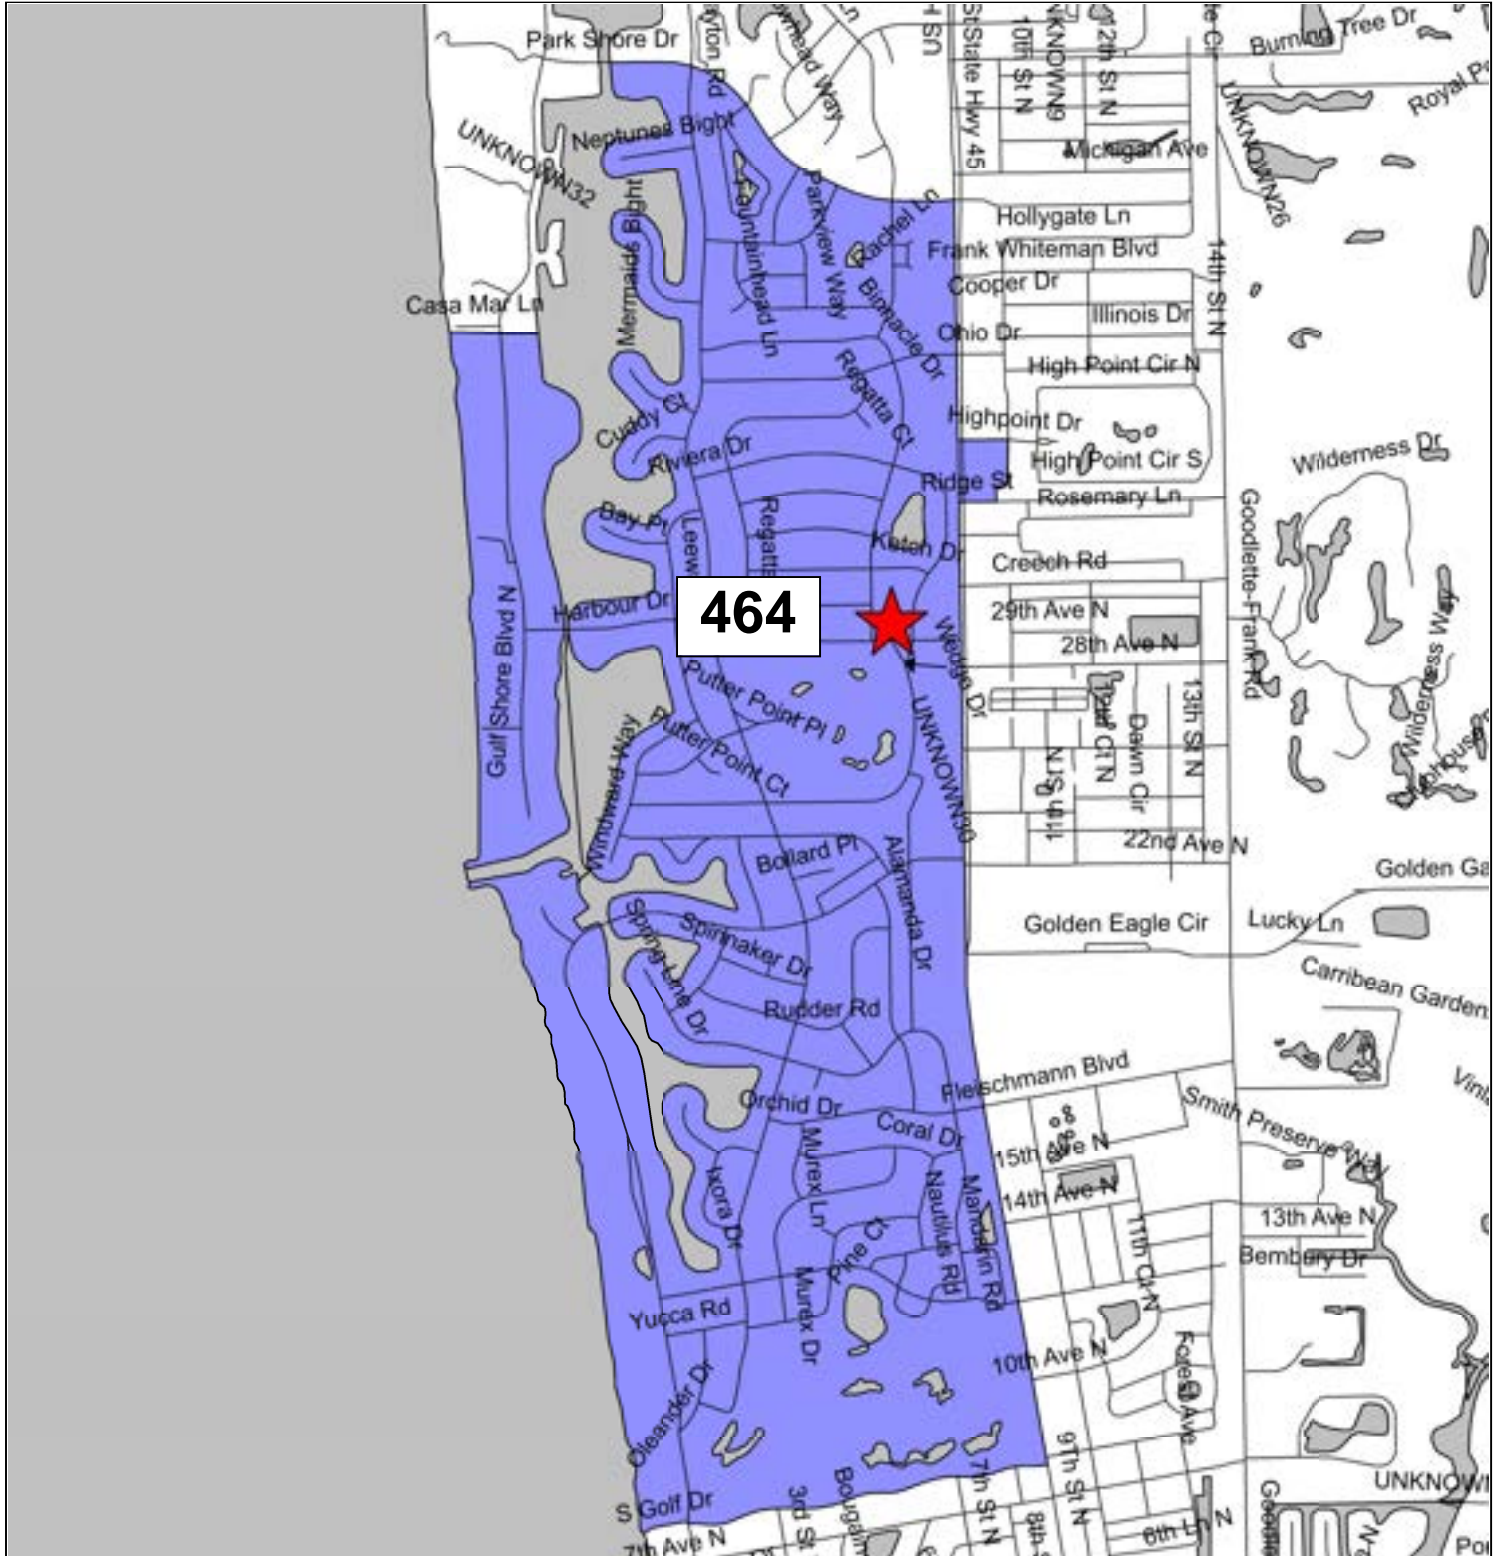

450

Precinct 462: St. John's Episcopal Church

Precinct 464: Moorings Presbyterian Church

Precinct 472: River Park Community Center

Precinct 475: Baker Park

Precinct 477: St. Ann Catholic Church Rooney Hall