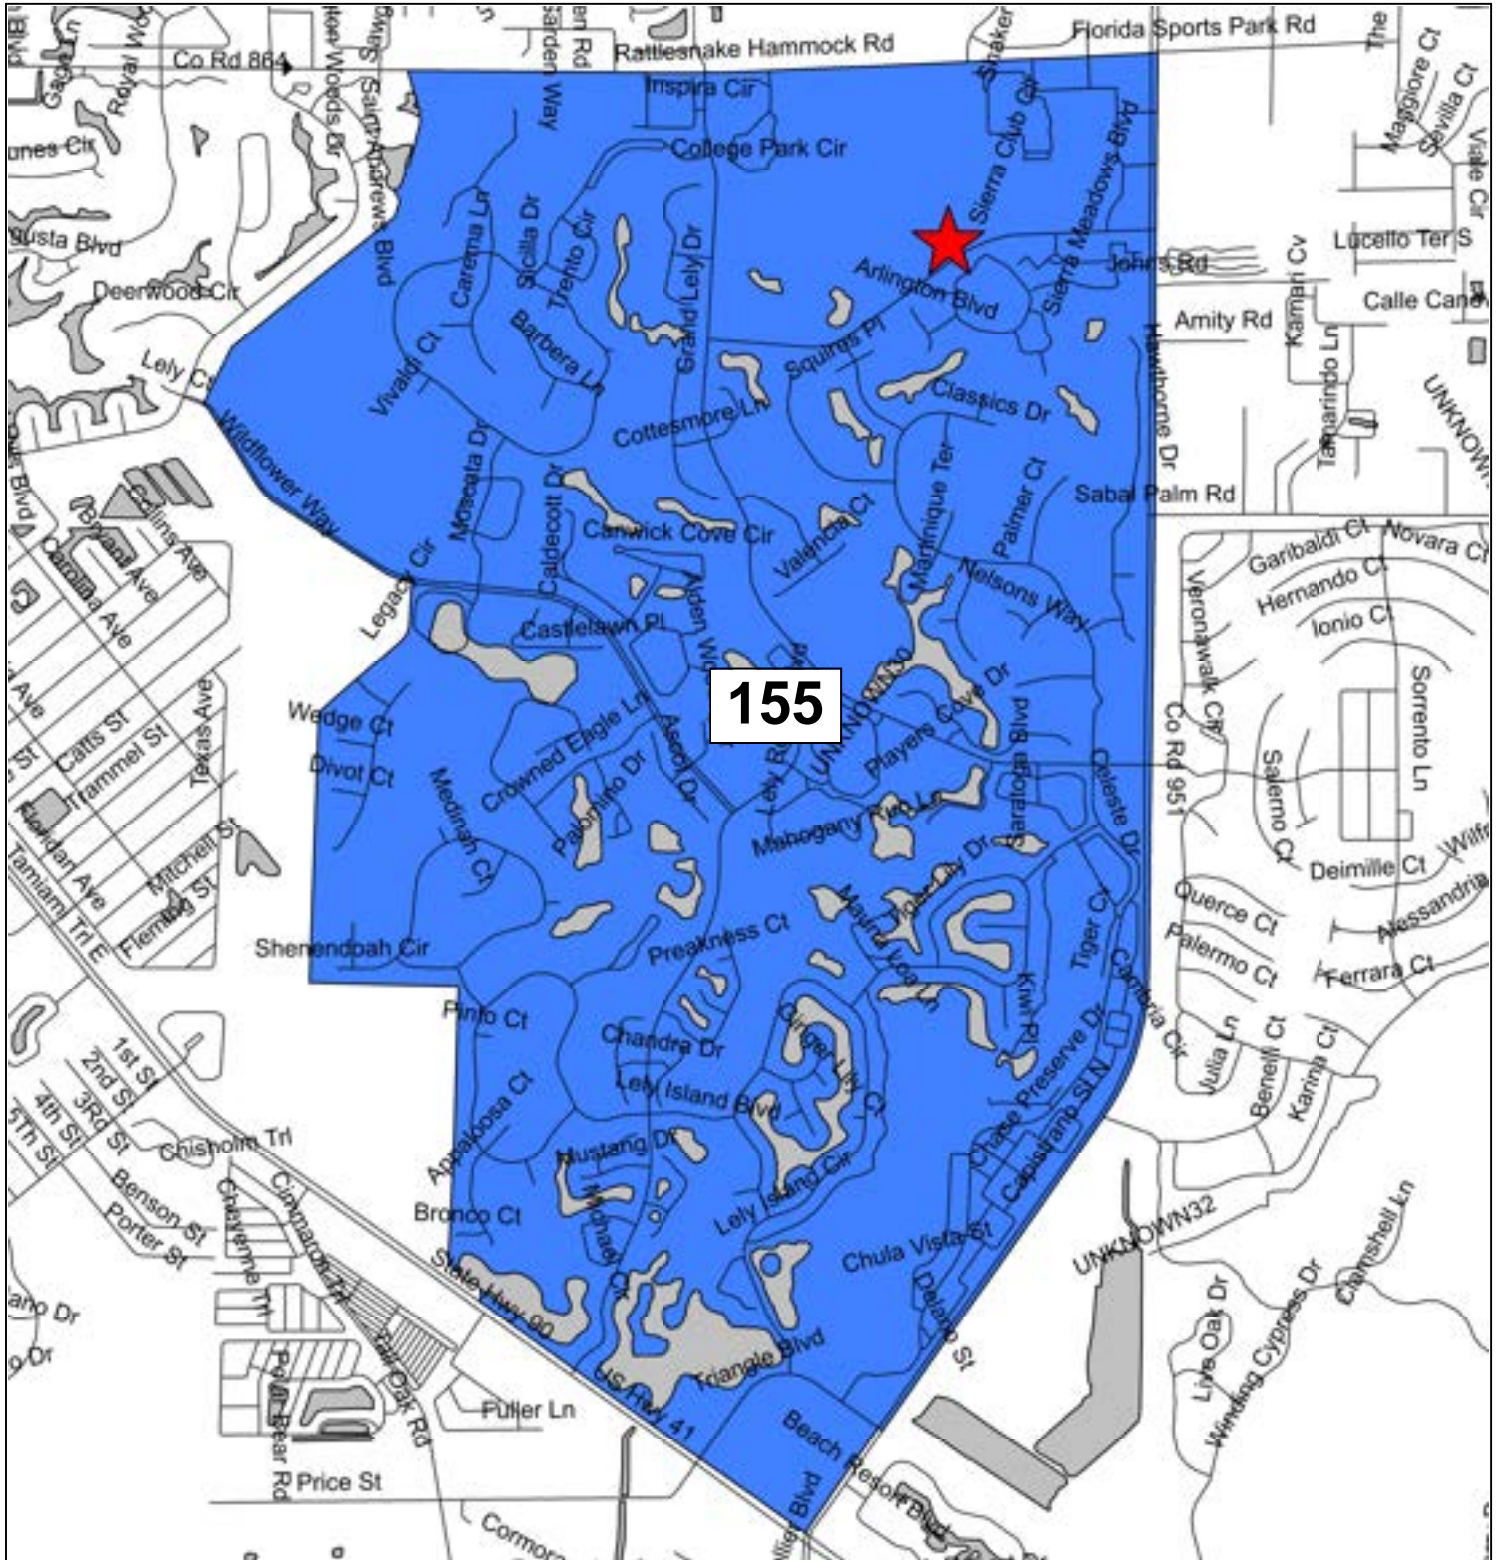

Precinct 144: Shepherd of the Glades Church

Precinct 145: Florida Sports Park

Precinct 150: Verona Walk Town Center

Precinct 155: South Regional Library

Precinct 156: Eagle Lakes Community Park

Precinct 159: The Club & Spa at Fiddler's Creek