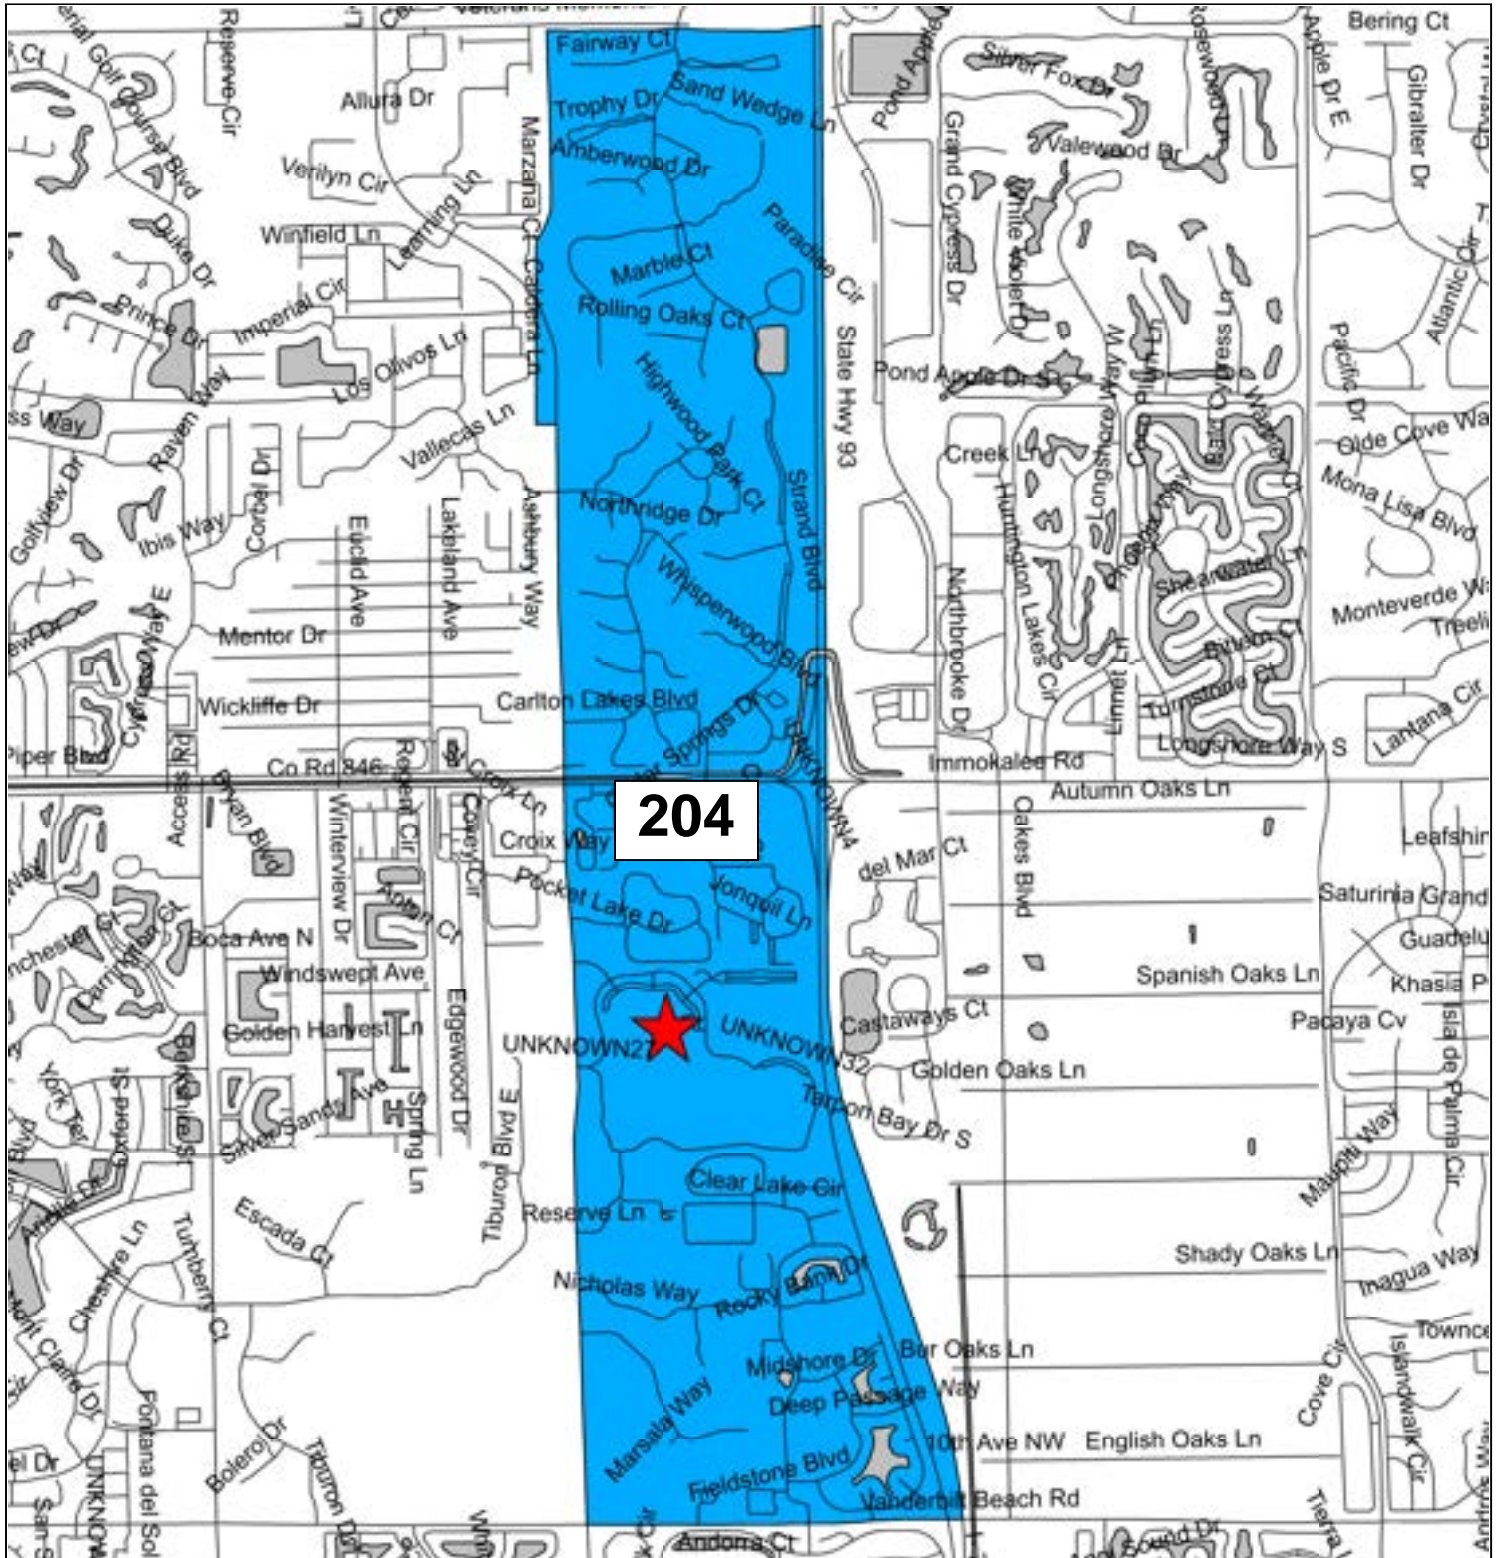

Precinct 204: North Collier Regional Park