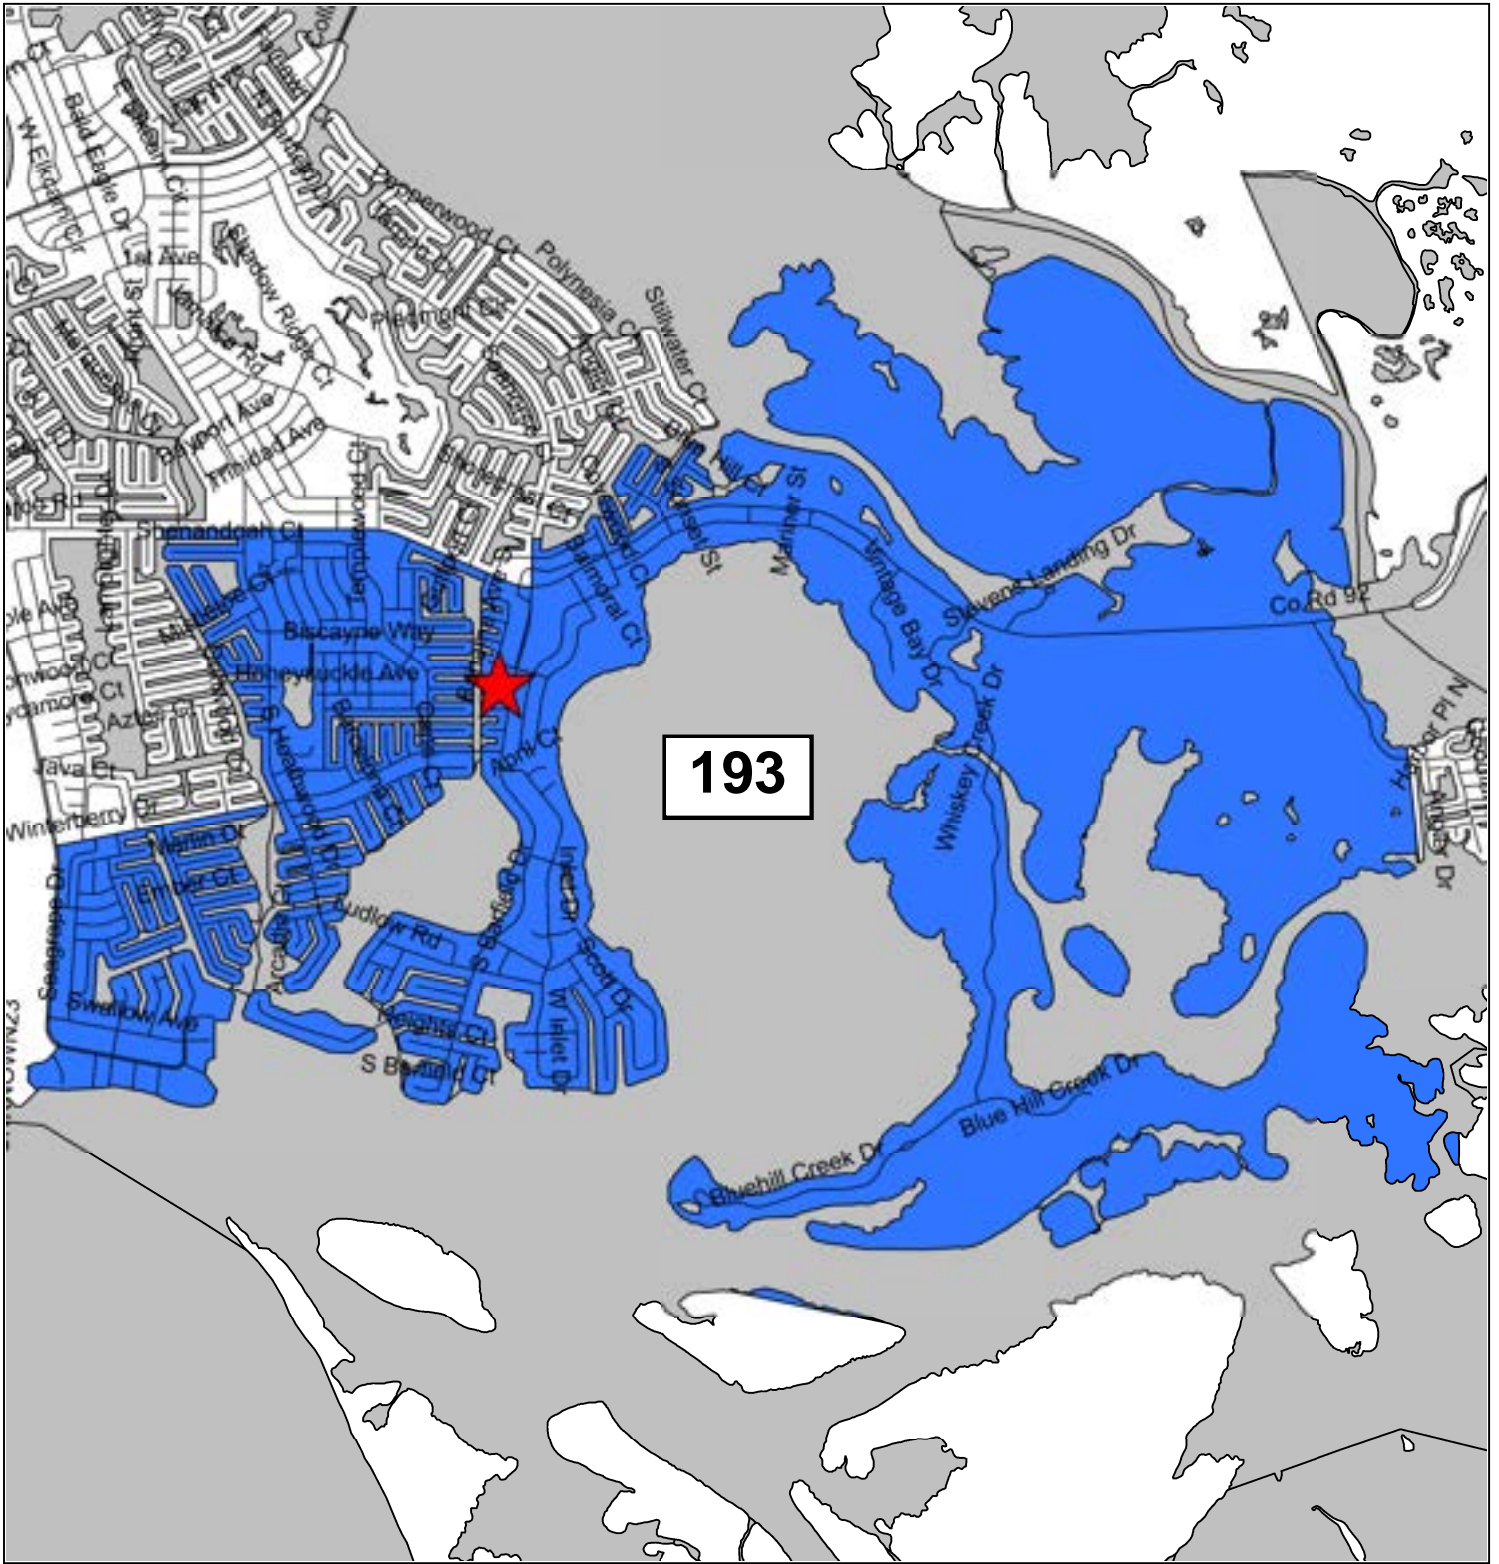

Precinct 193: Wesley United Methodist Church