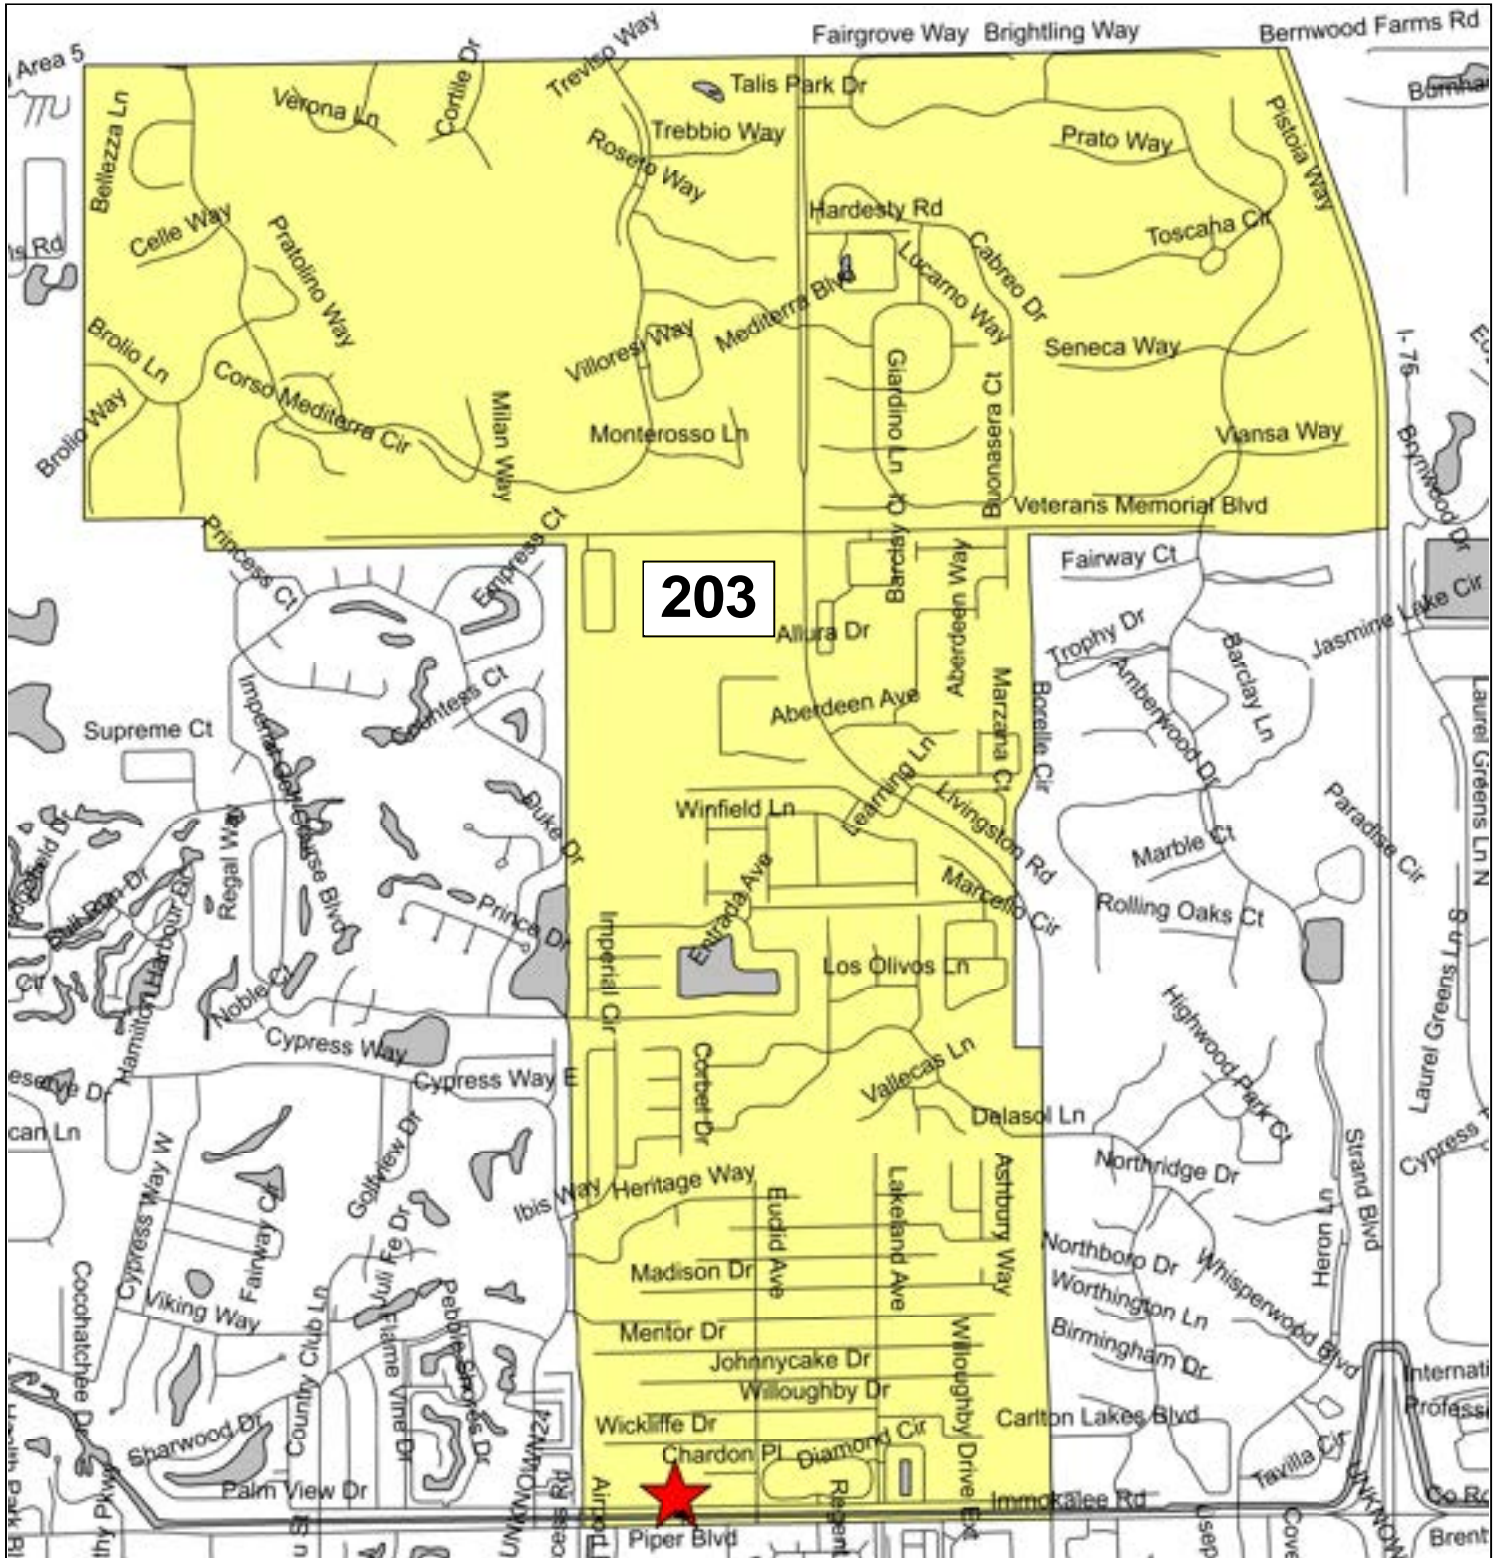

Precinct 203: Vanderbilt Presbyterian Church