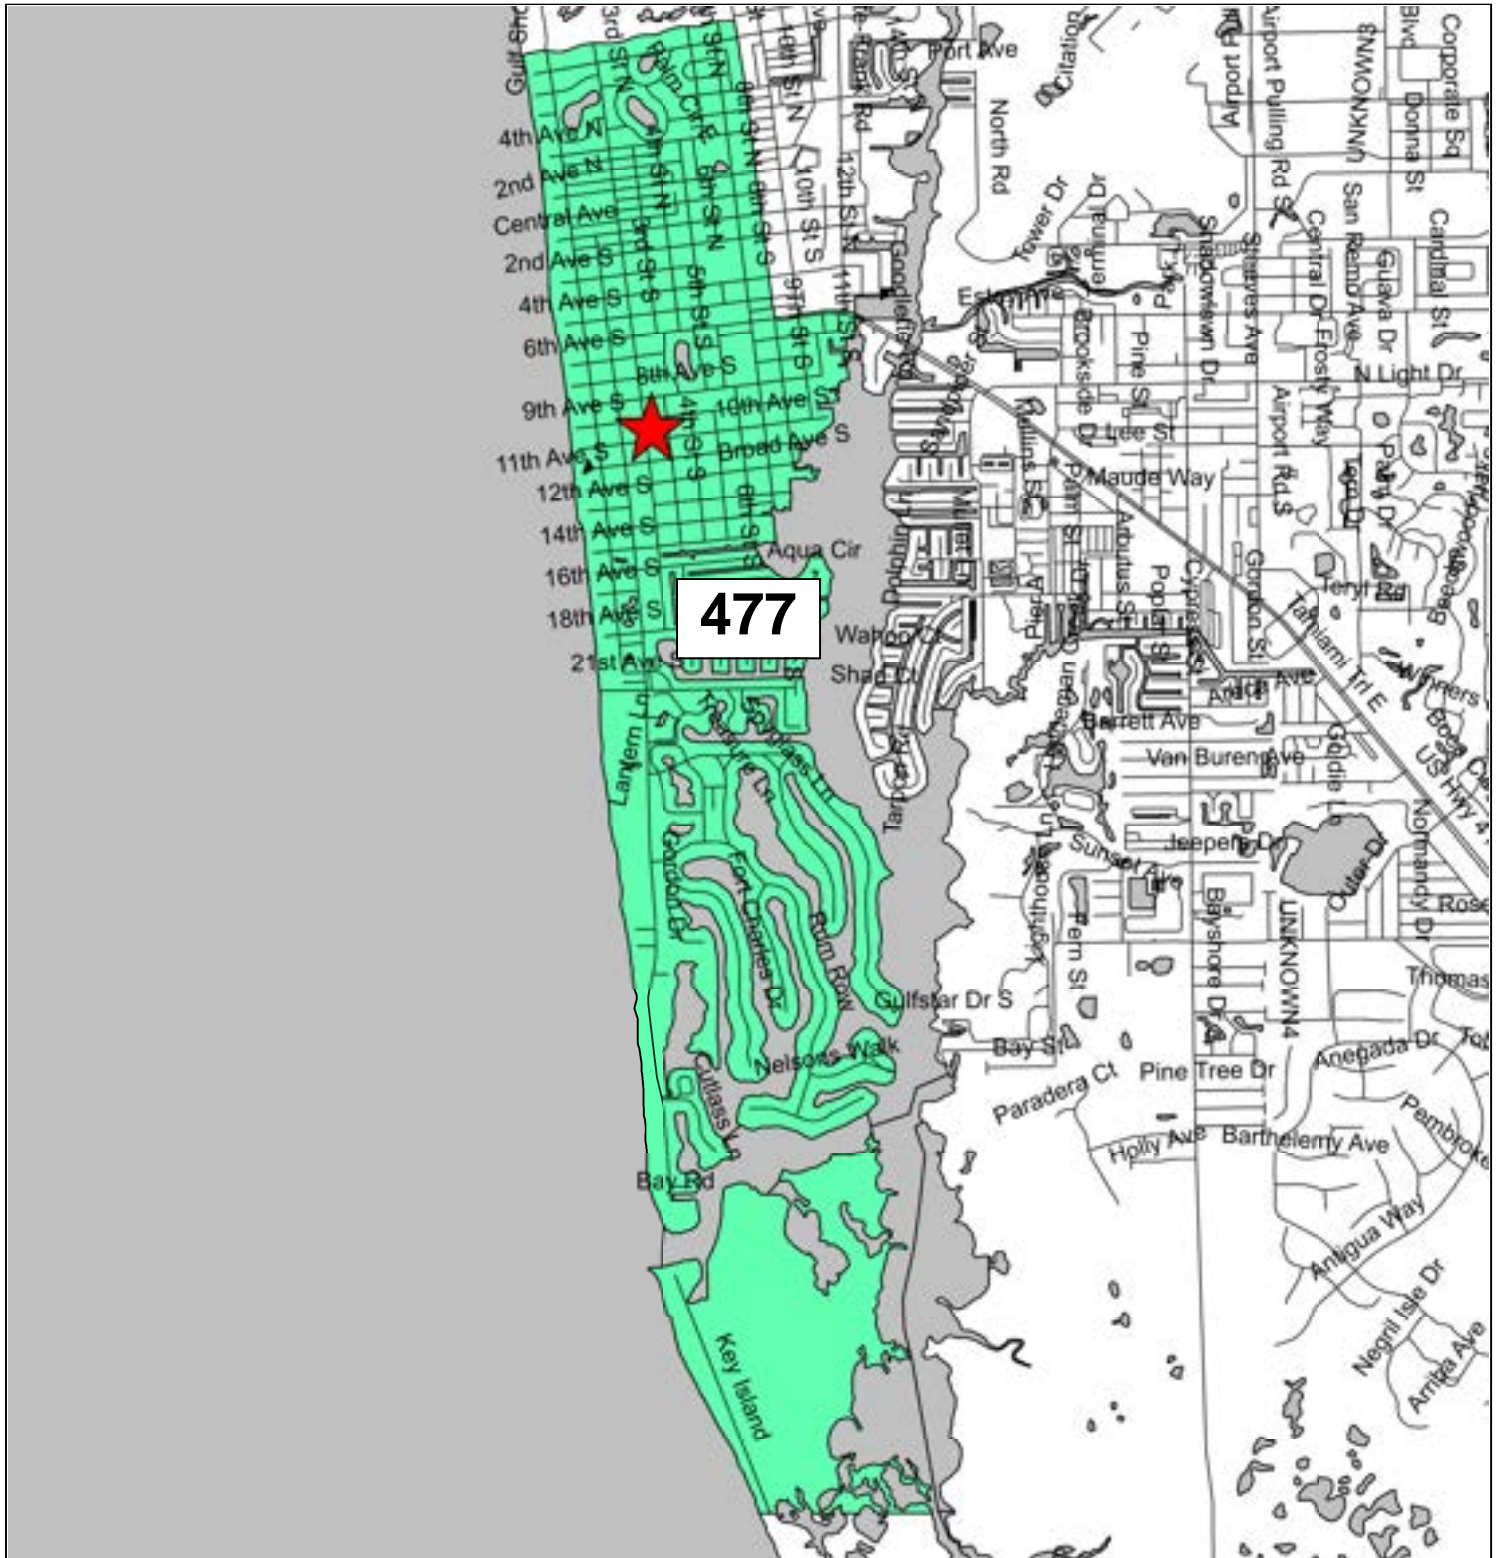

450

Precinct 462: St. John's Episcopal Church

Precinct 464: Moorings Presbyterian Church

Precinct 472: River Park Community Center

Precinct 475: Baker Park

Precinct 477: St. Ann Catholic Church Rooney Hall