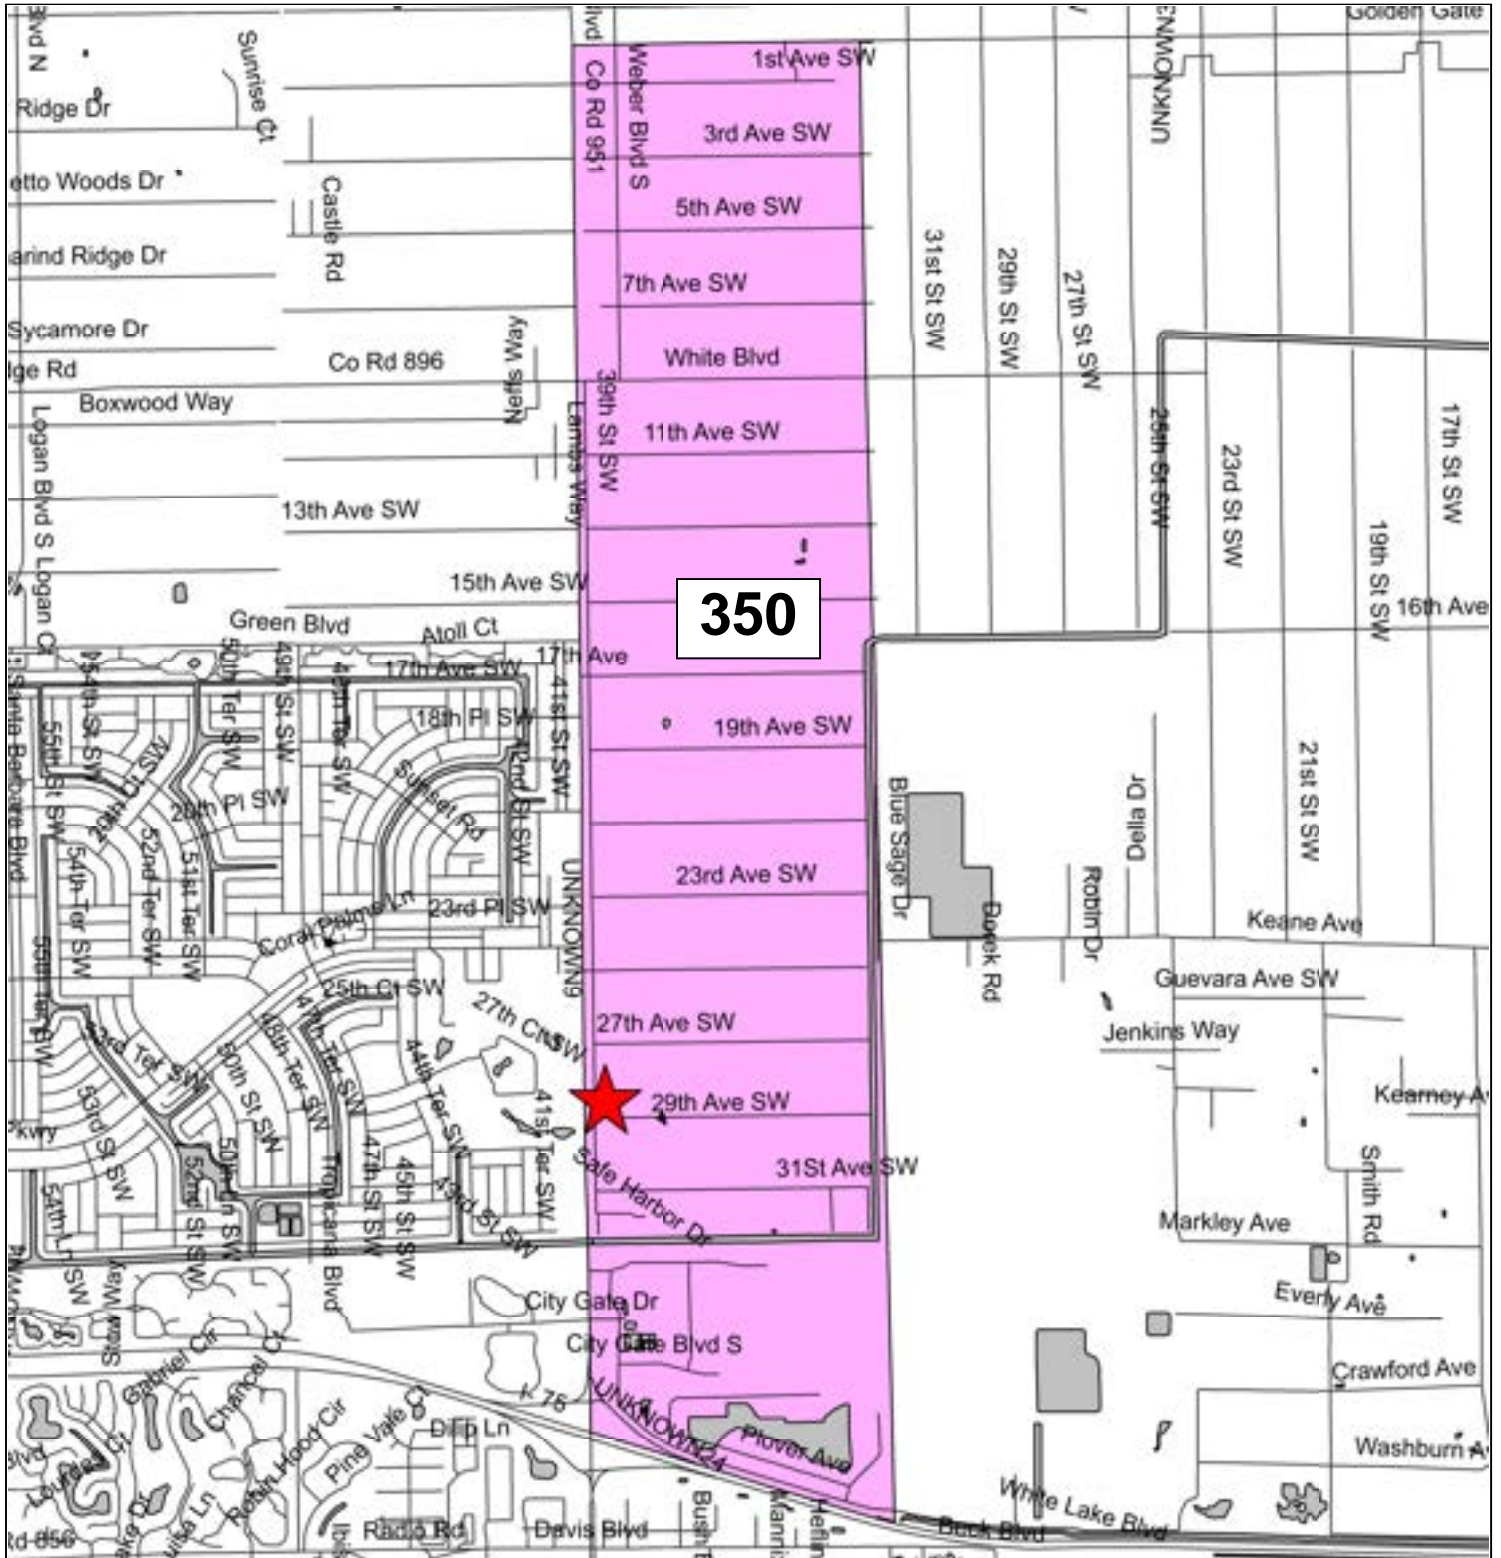

Precinct 350: Golden Gate Assembly of God