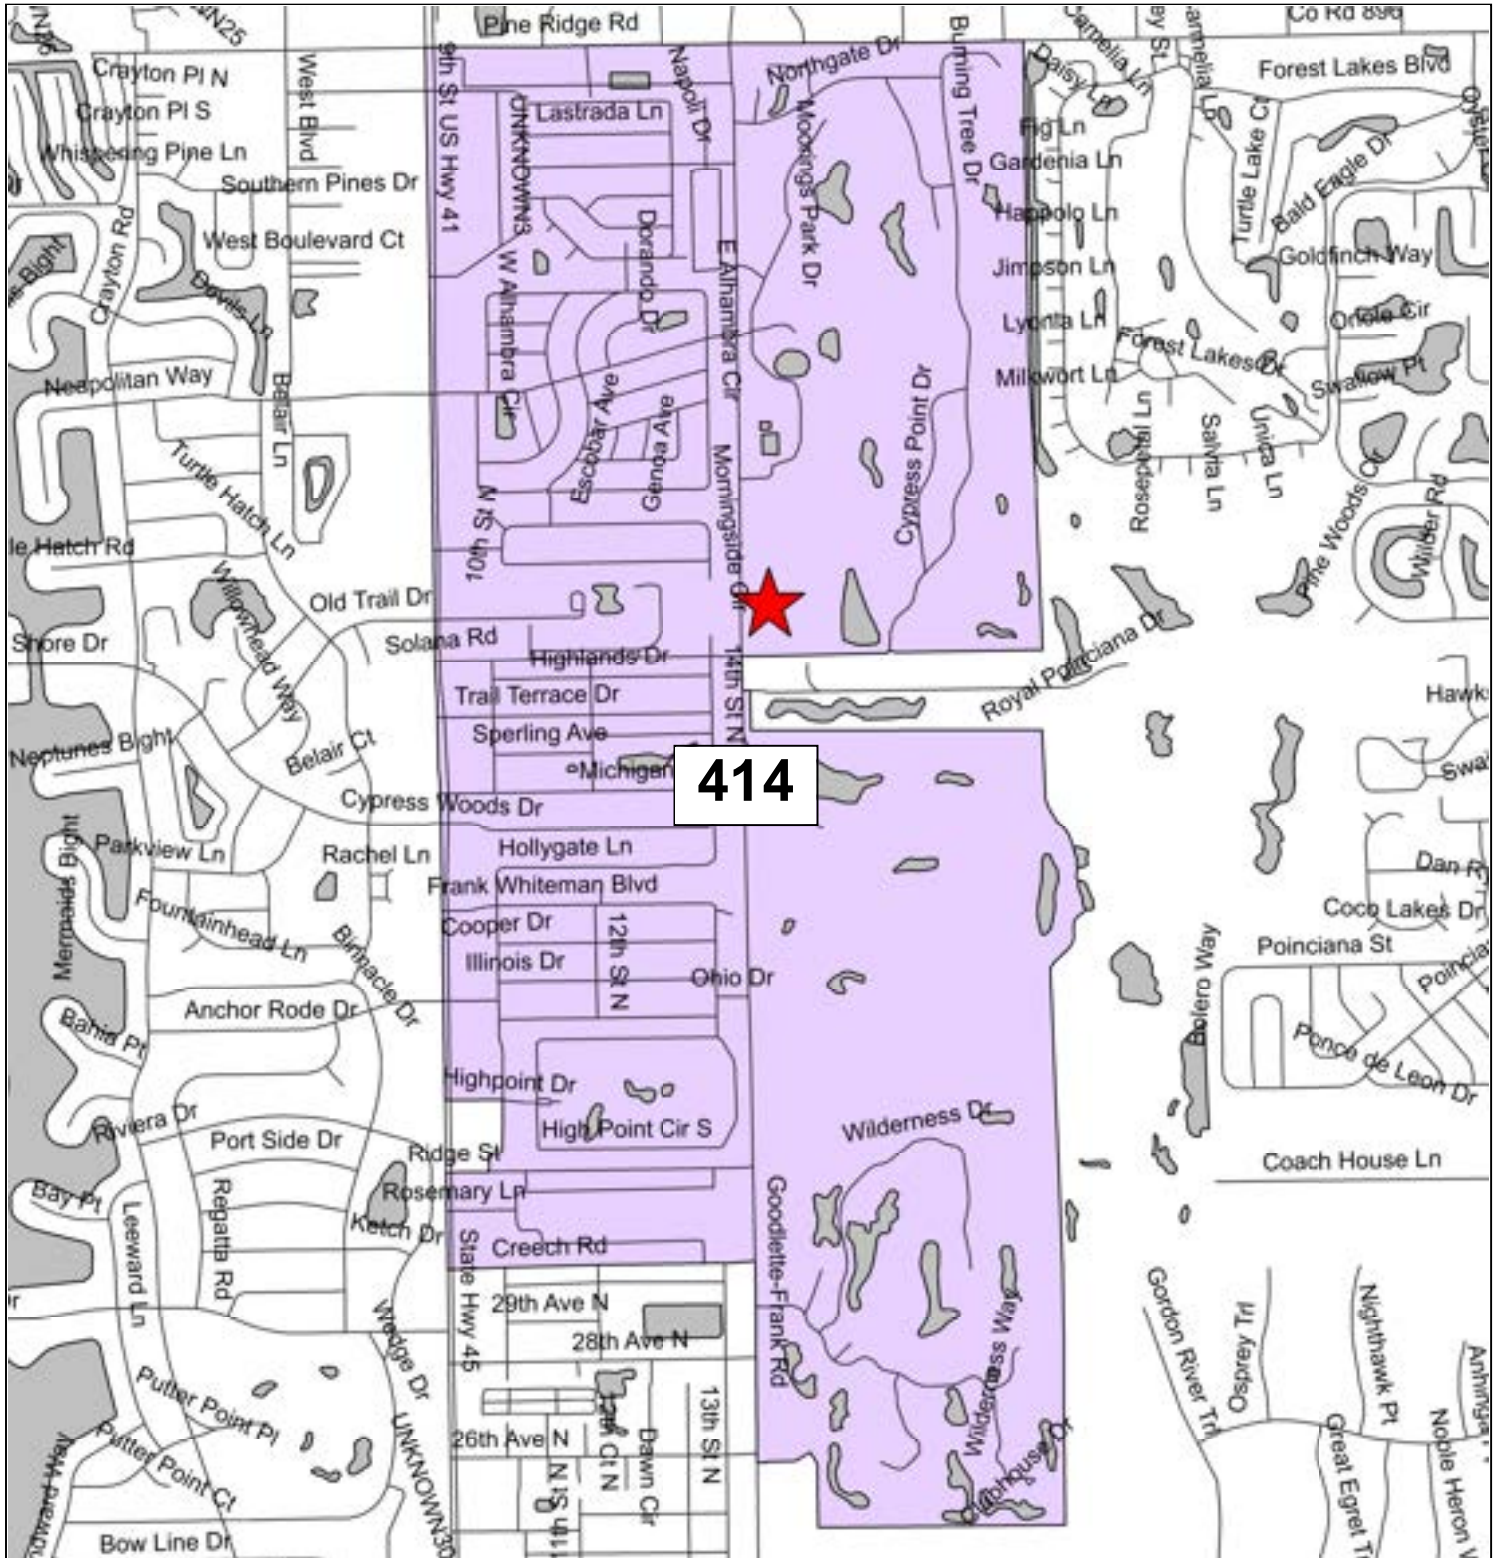

Precinct 414: Faith Lutheran Church