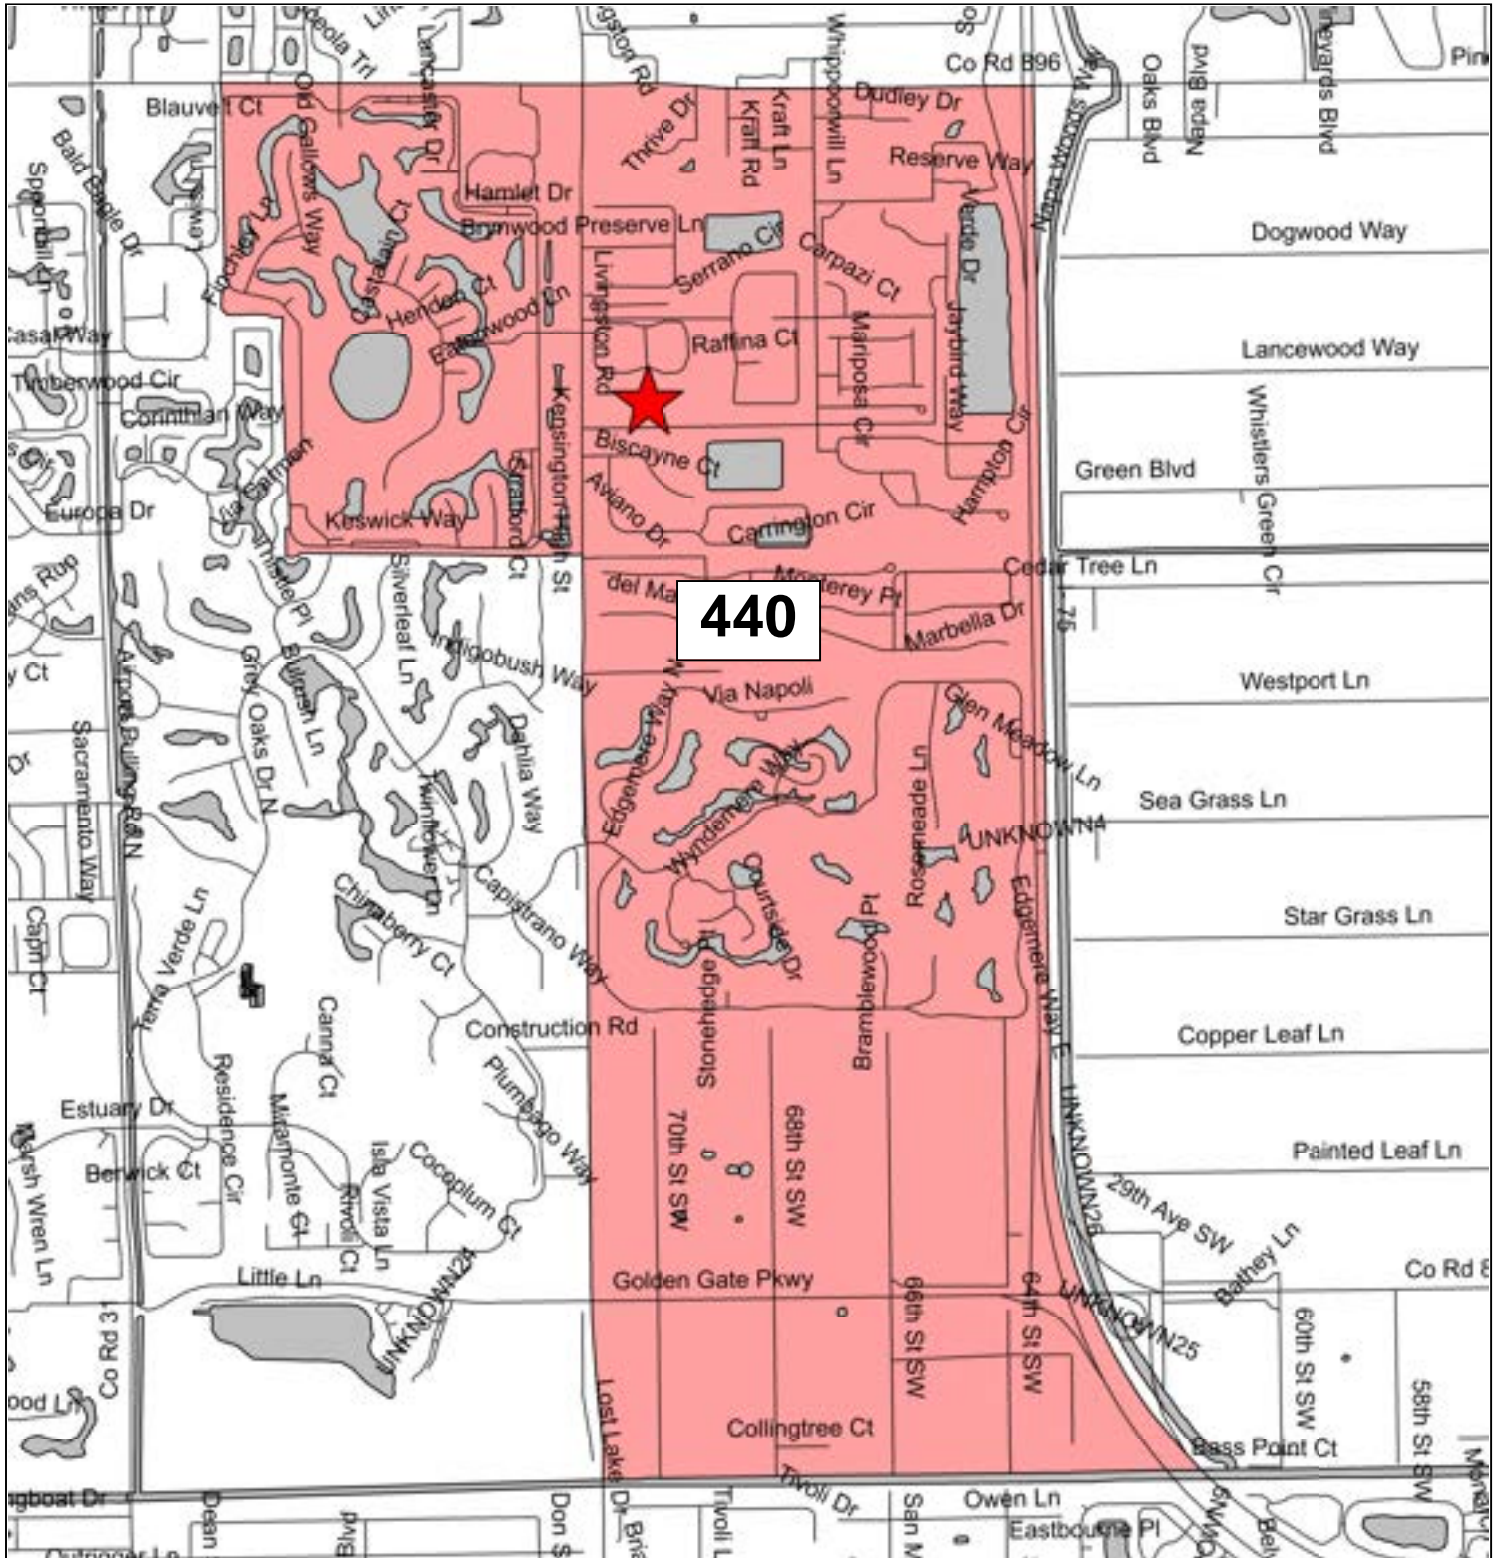

Precinct 440: Naples Church of Christ