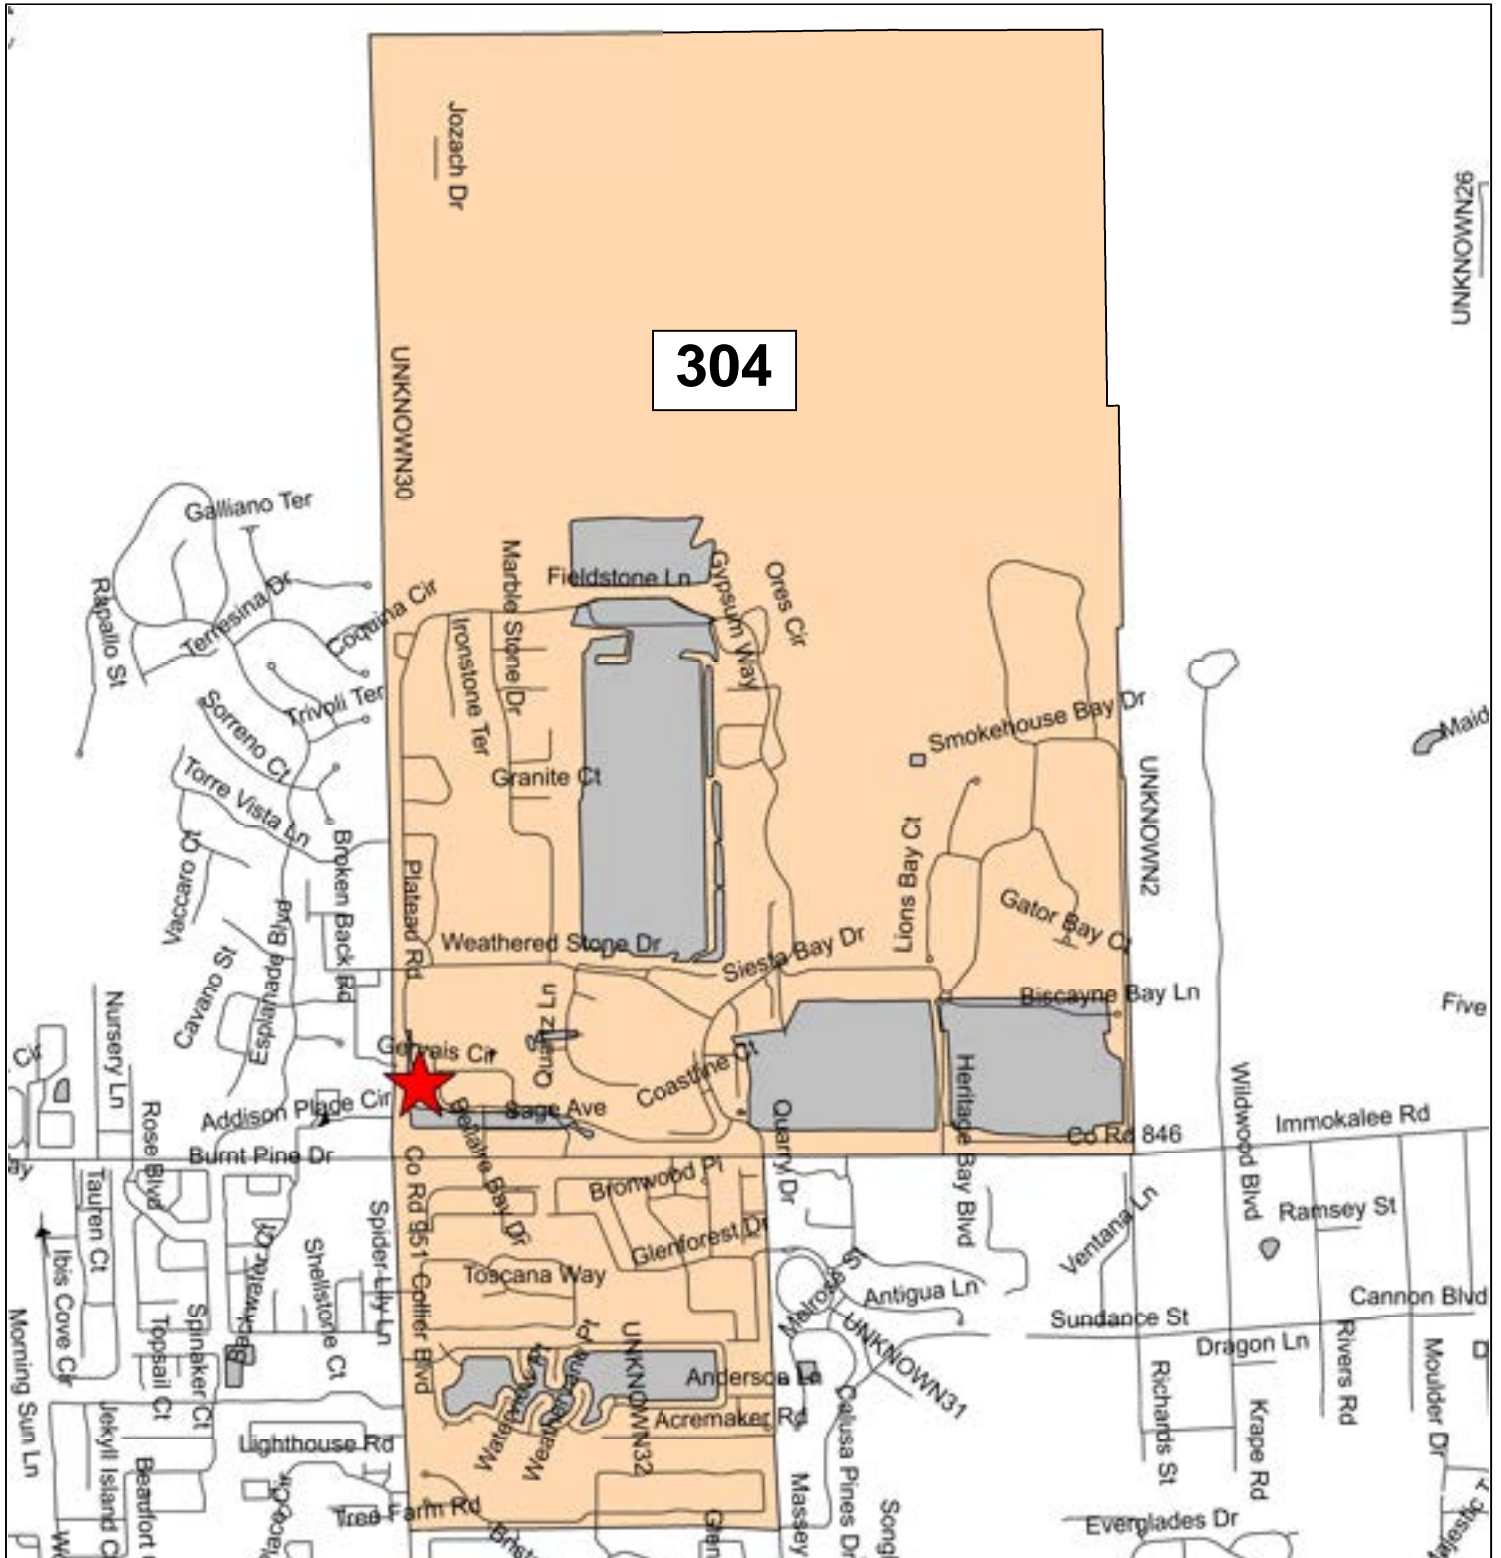

Precinct 304: Heritage Bay Government Services Center