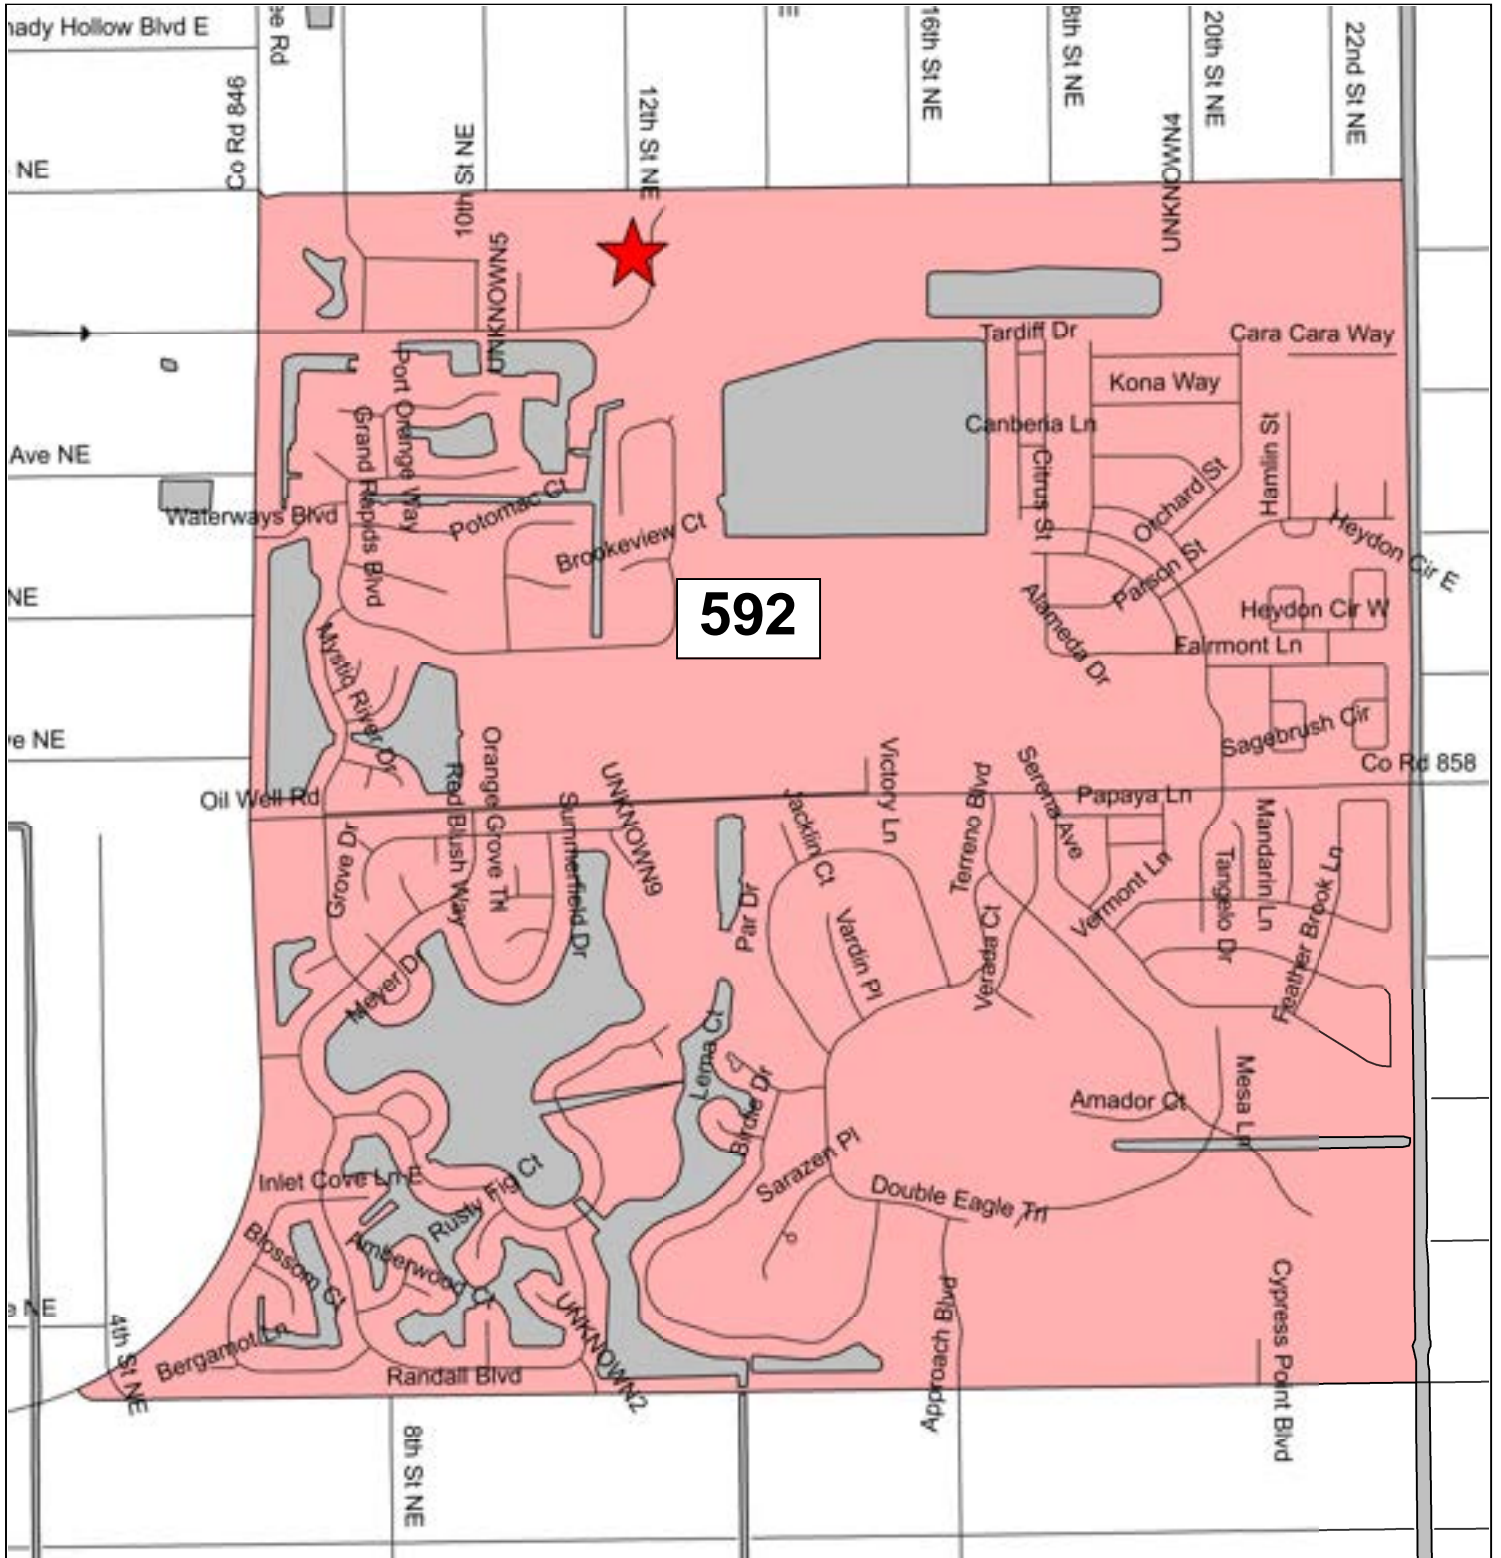

Precinct 591: Cypress Ward LDS Church

Precinct 592: Big Corkscrew Island Regional Park

Precinct 593: The Club at Maple Ridge

Precinct 594: Immokalee Community Park

Precinct 595: Ave Maria Master Association