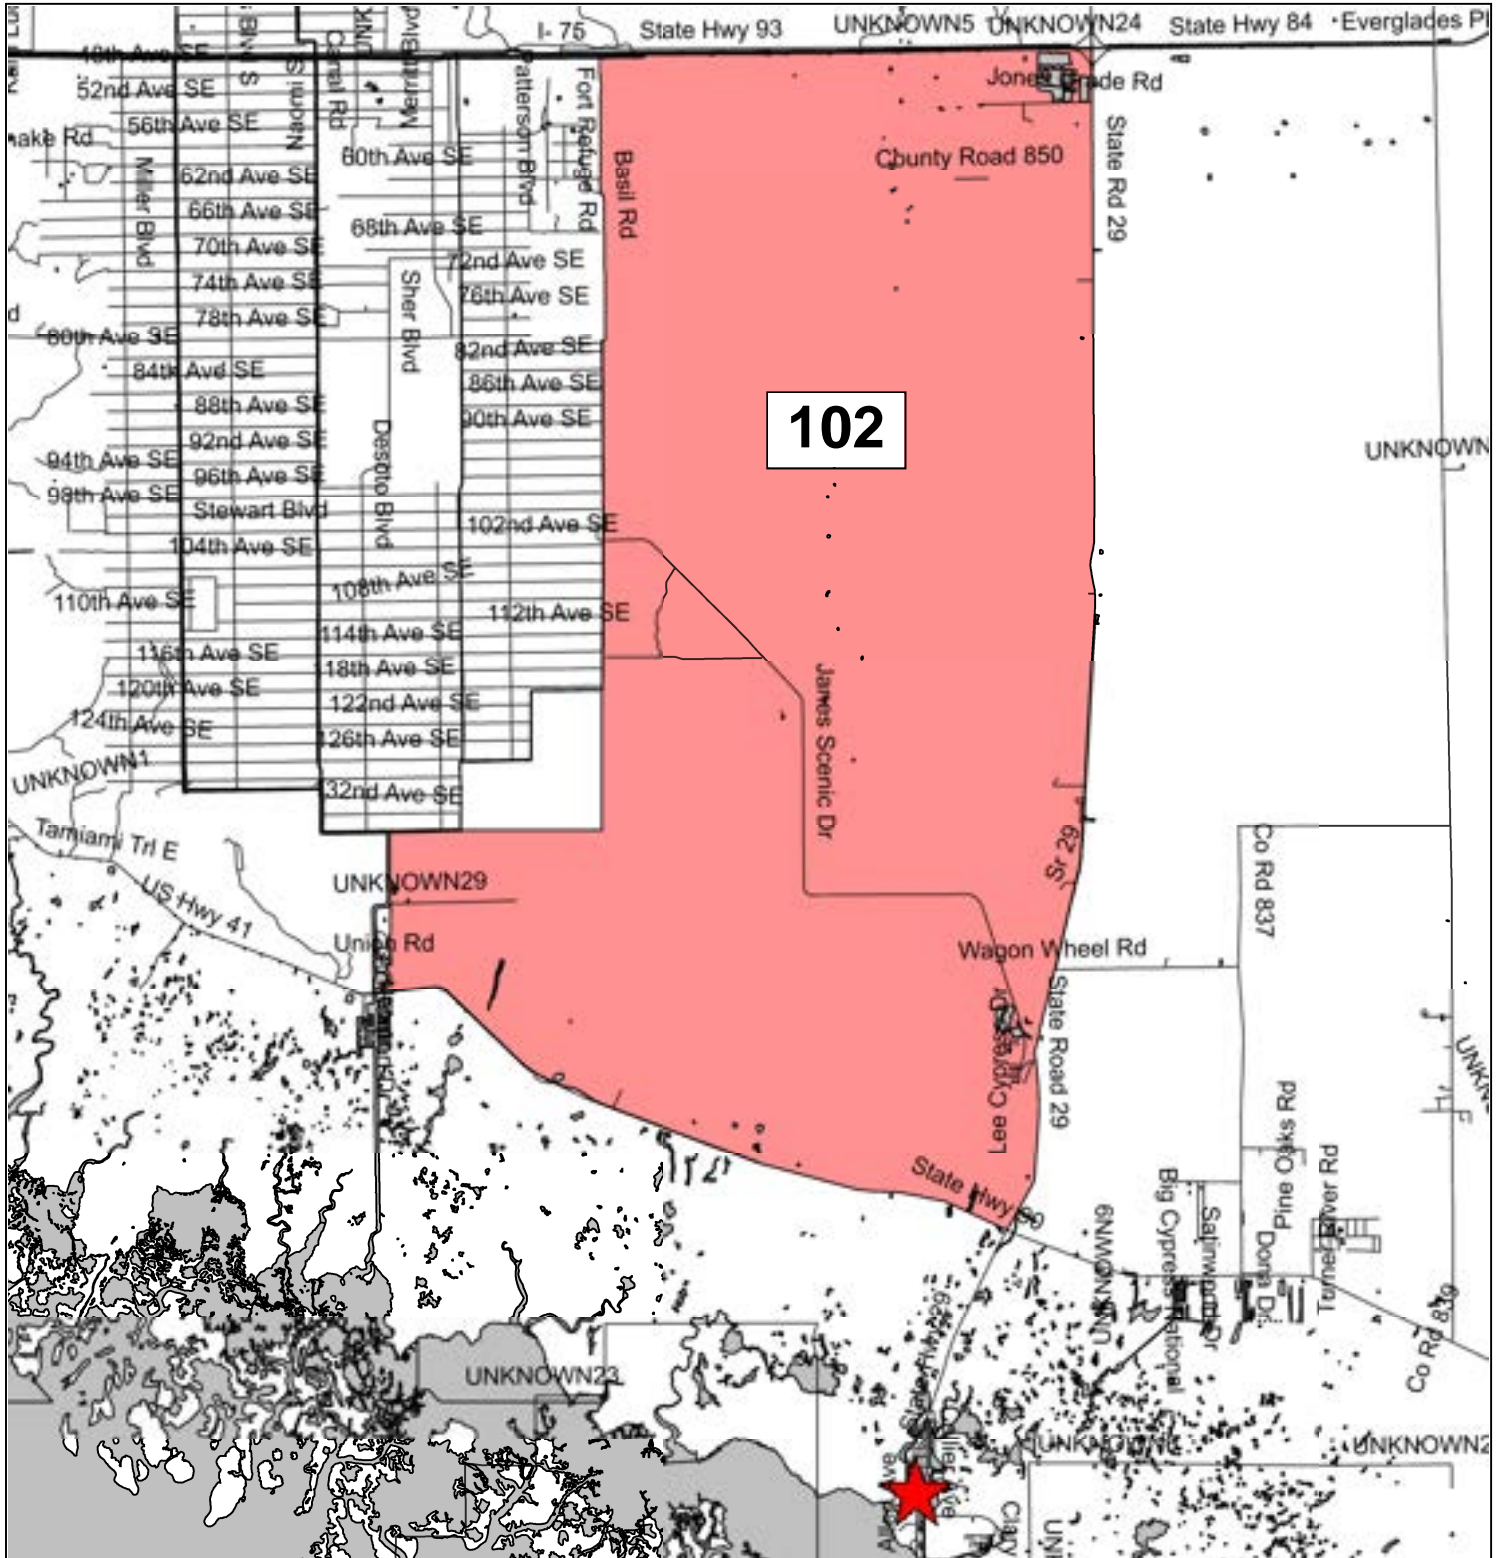

Precinct 101: West Wind Estates Comm Bldg

Precinct 102: Everglades City Hall

Precinct 103: First Haitian Baptist Church

Precinct 132: New Hope Ministries

Precinct 141: Hitching Post Recreation Hall

Precinct 142: Isles of Capri Community Center

Precinct 144: Shepherd of the Glades Church

Precinct 145: Florida Sports Park

Precinct 150: Verona Walk Town Center

Precinct 155: South Regional Library

Precinct 156: Eagle Lakes Community Park

Precinct 159: The Club & Spa at Fiddler's Creek