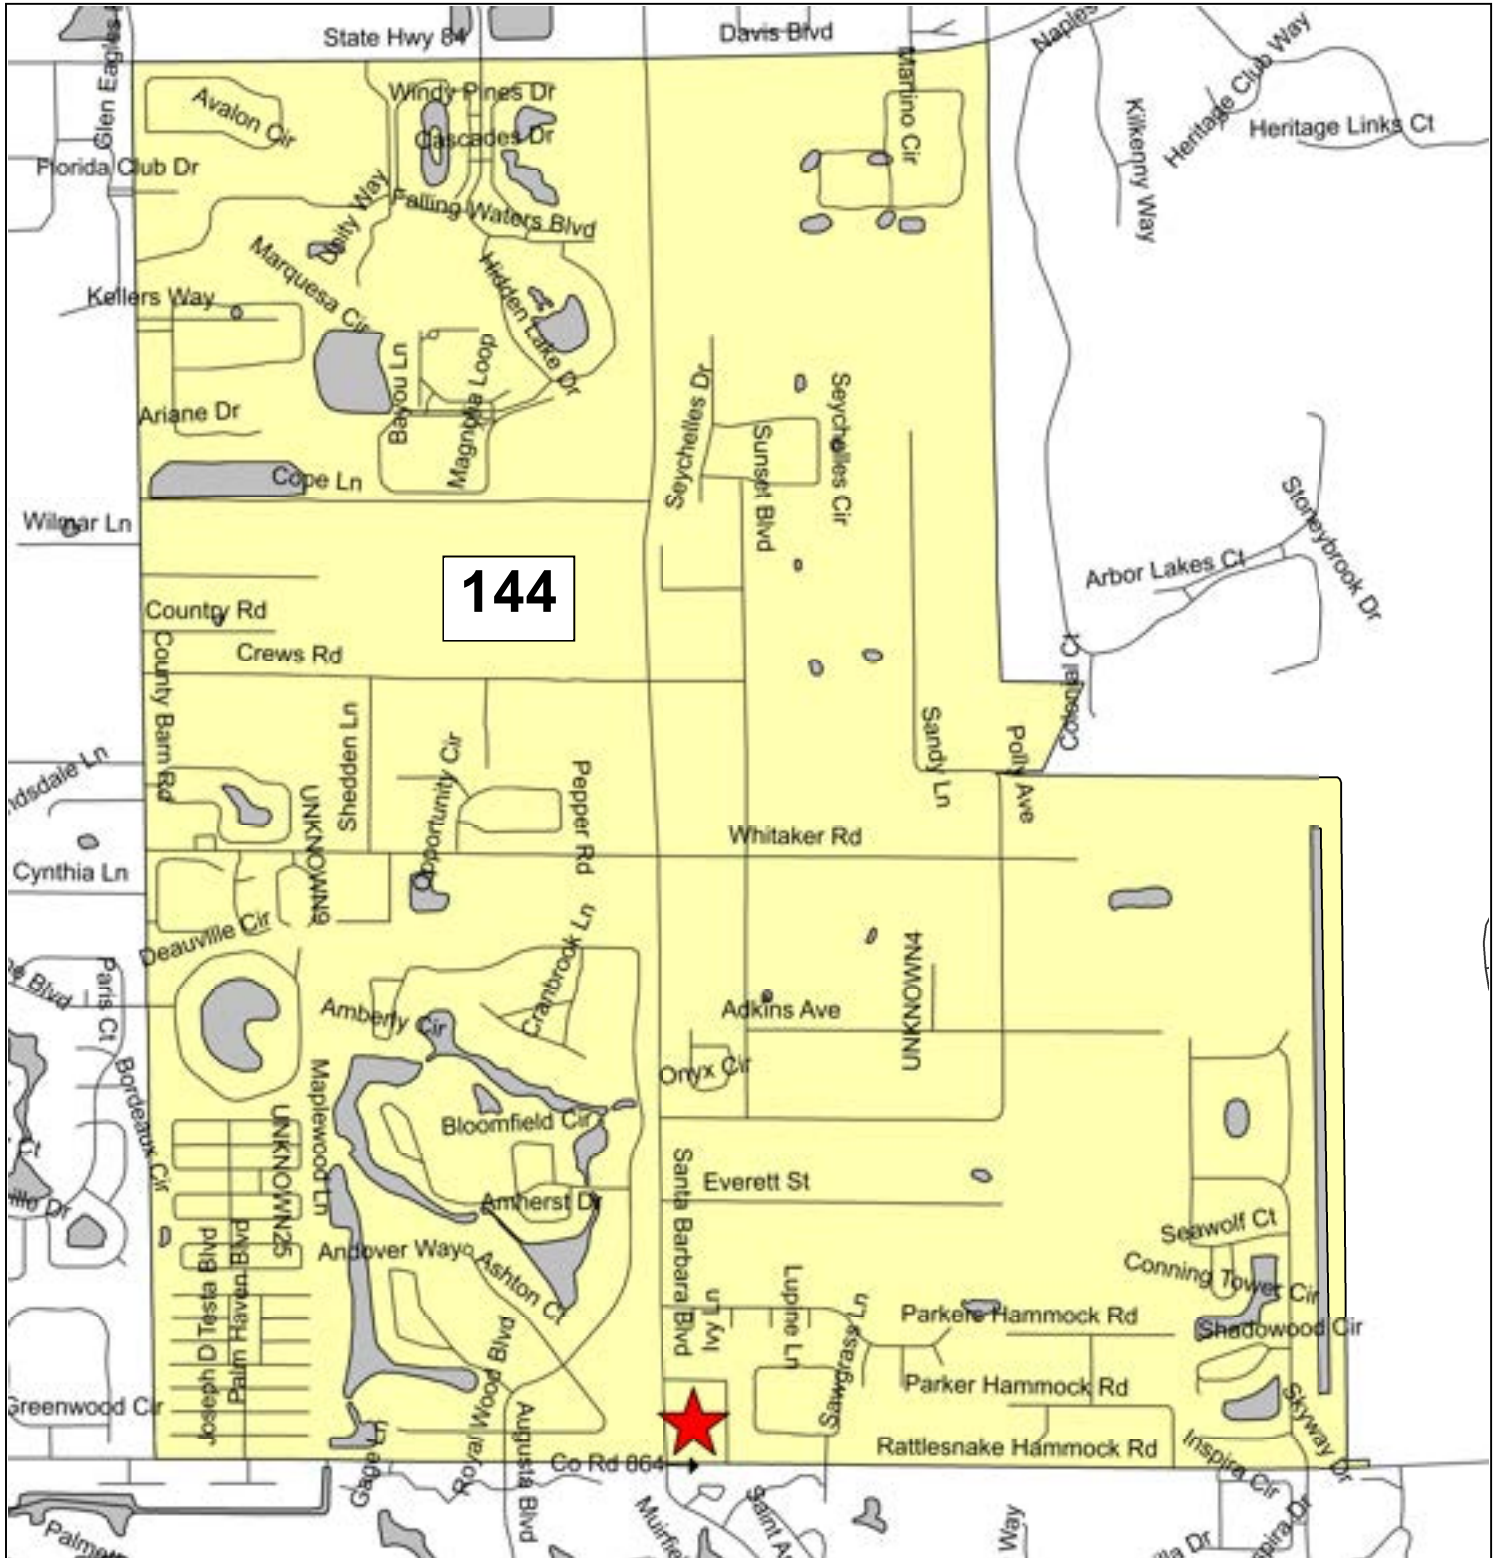

Precinct 101: West Wind Estates Comm Bldg

Precinct 102: Everglades City Hall

Precinct 103: First Haitian Baptist Church

Precinct 132: New Hope Ministries

Precinct 141: Hitching Post Recreation Hall

Precinct 142: Isles of Capri Community Center

Precinct 144: Shepherd of the Glades Church

Precinct 145: Florida Sports Park

Precinct 150: Verona Walk Town Center

Precinct 155: South Regional Library

Precinct 156: Eagle Lakes Community Park

Precinct 159: The Club & Spa at Fiddler's Creek