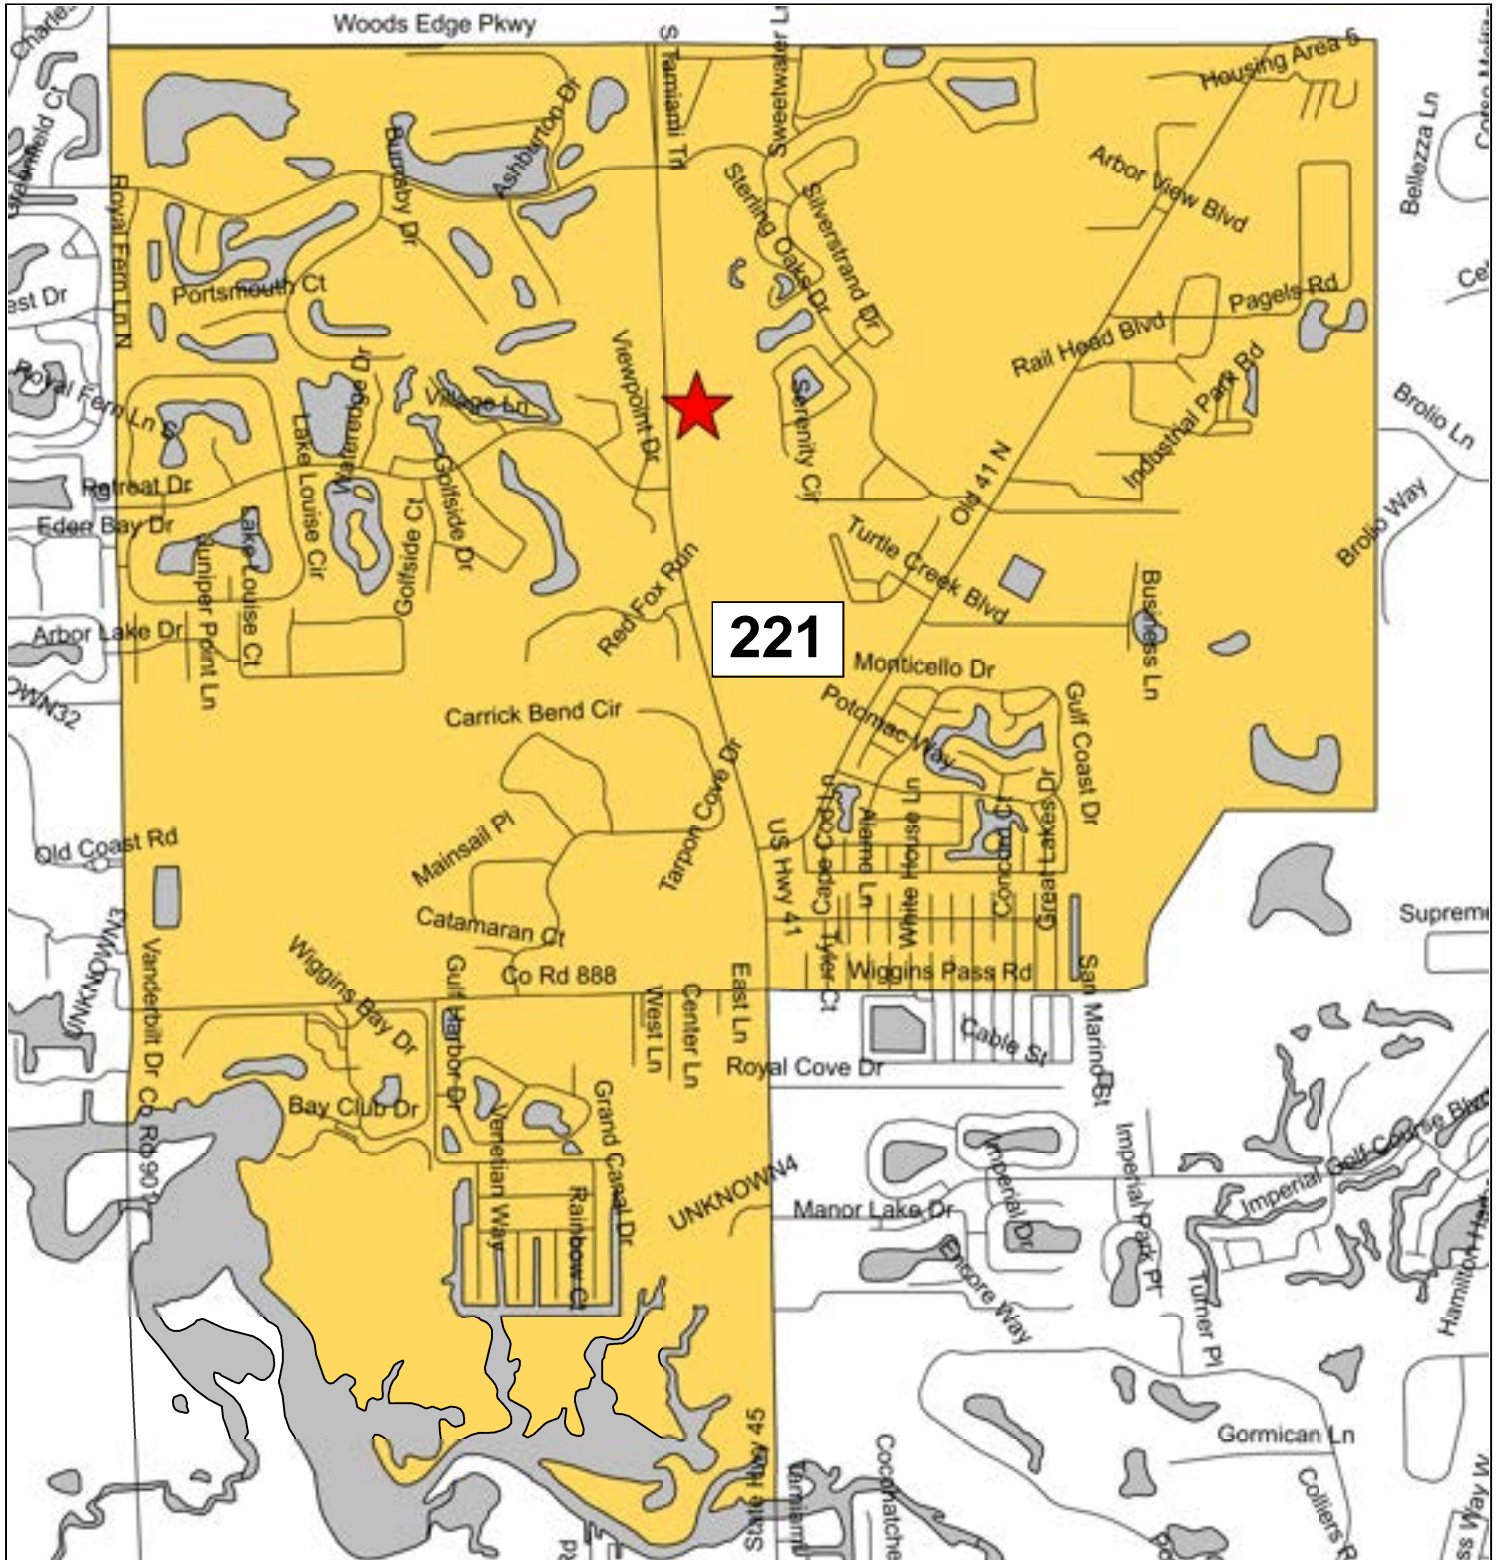

Precinct 221: Summit Church