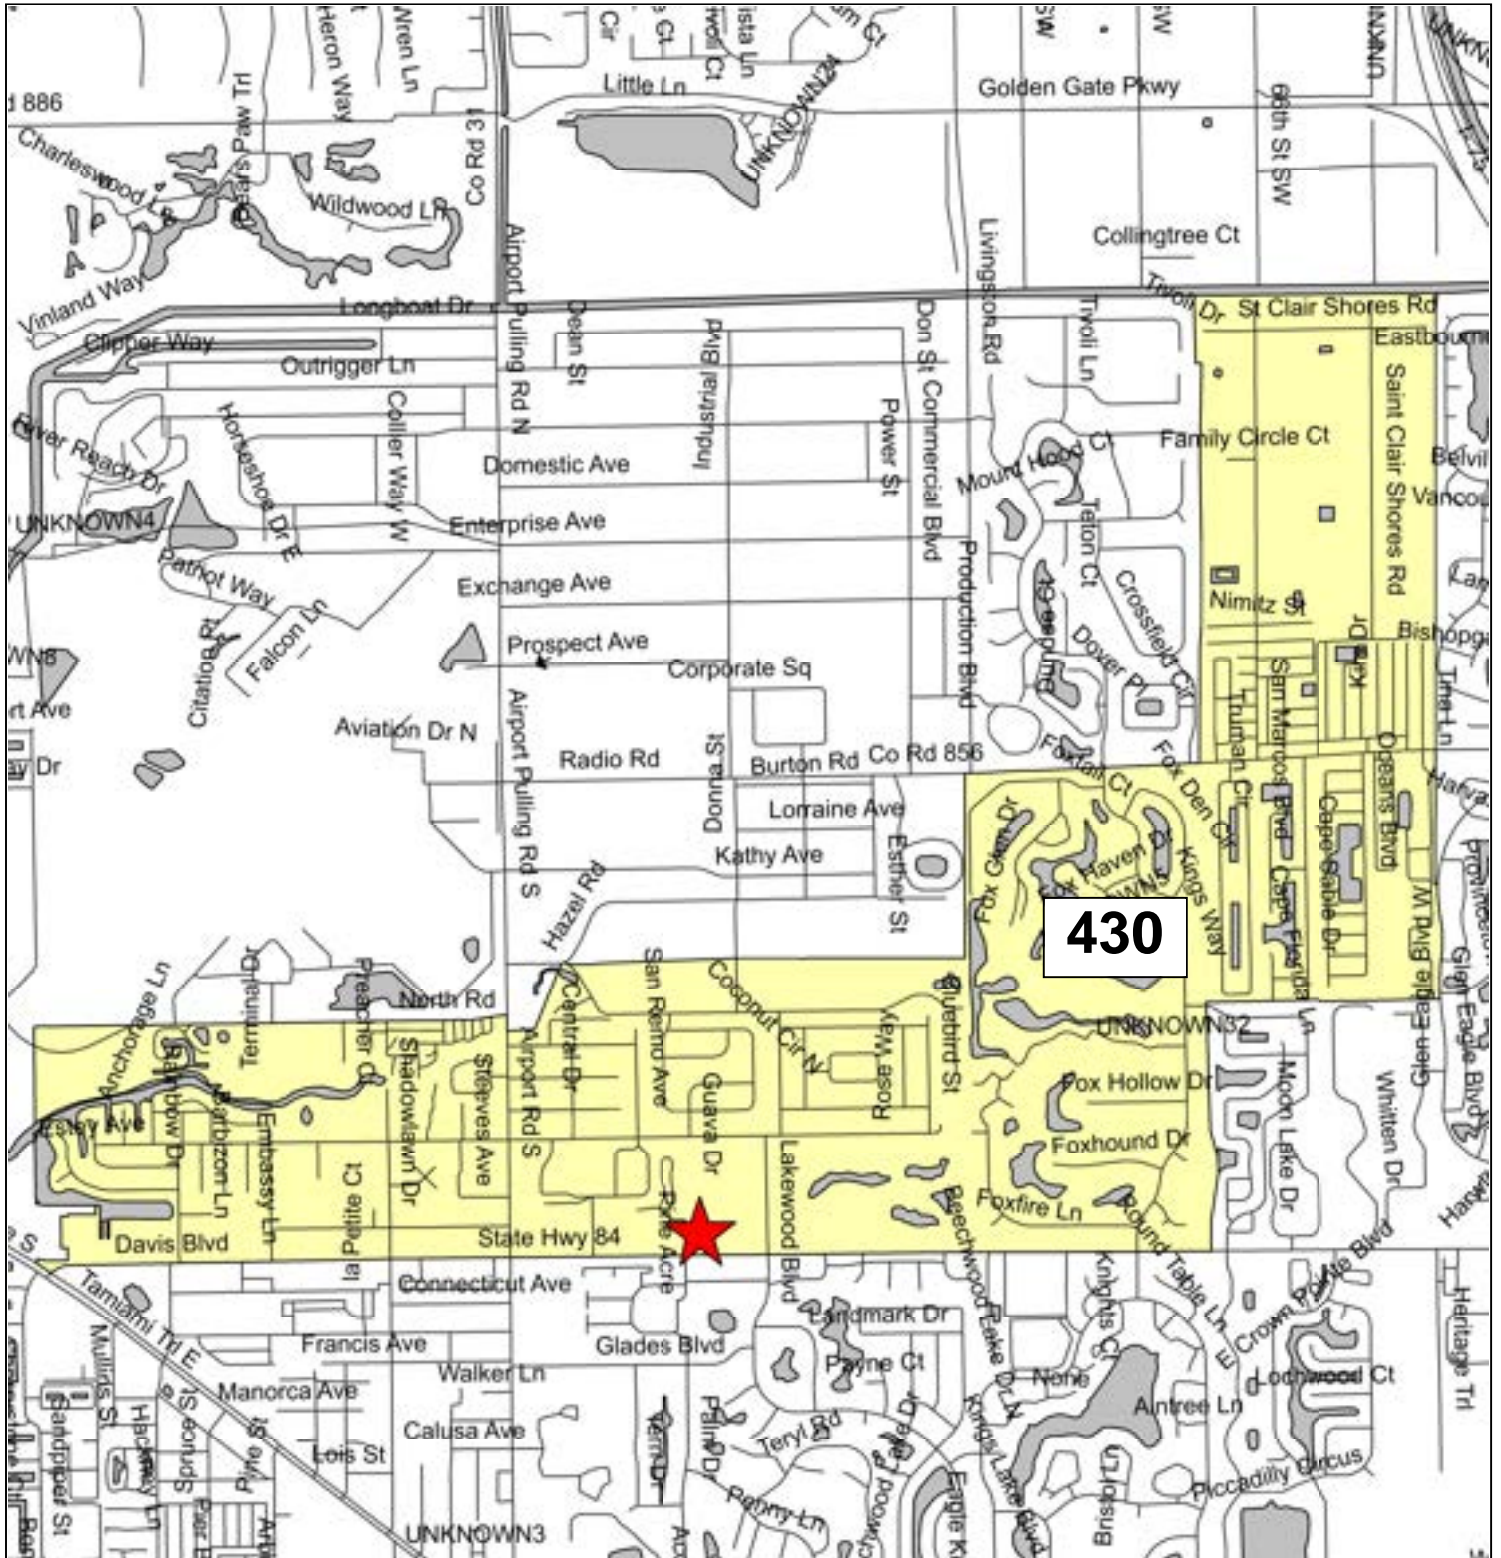

Precinct 430: St. Paul's Episcopal Church