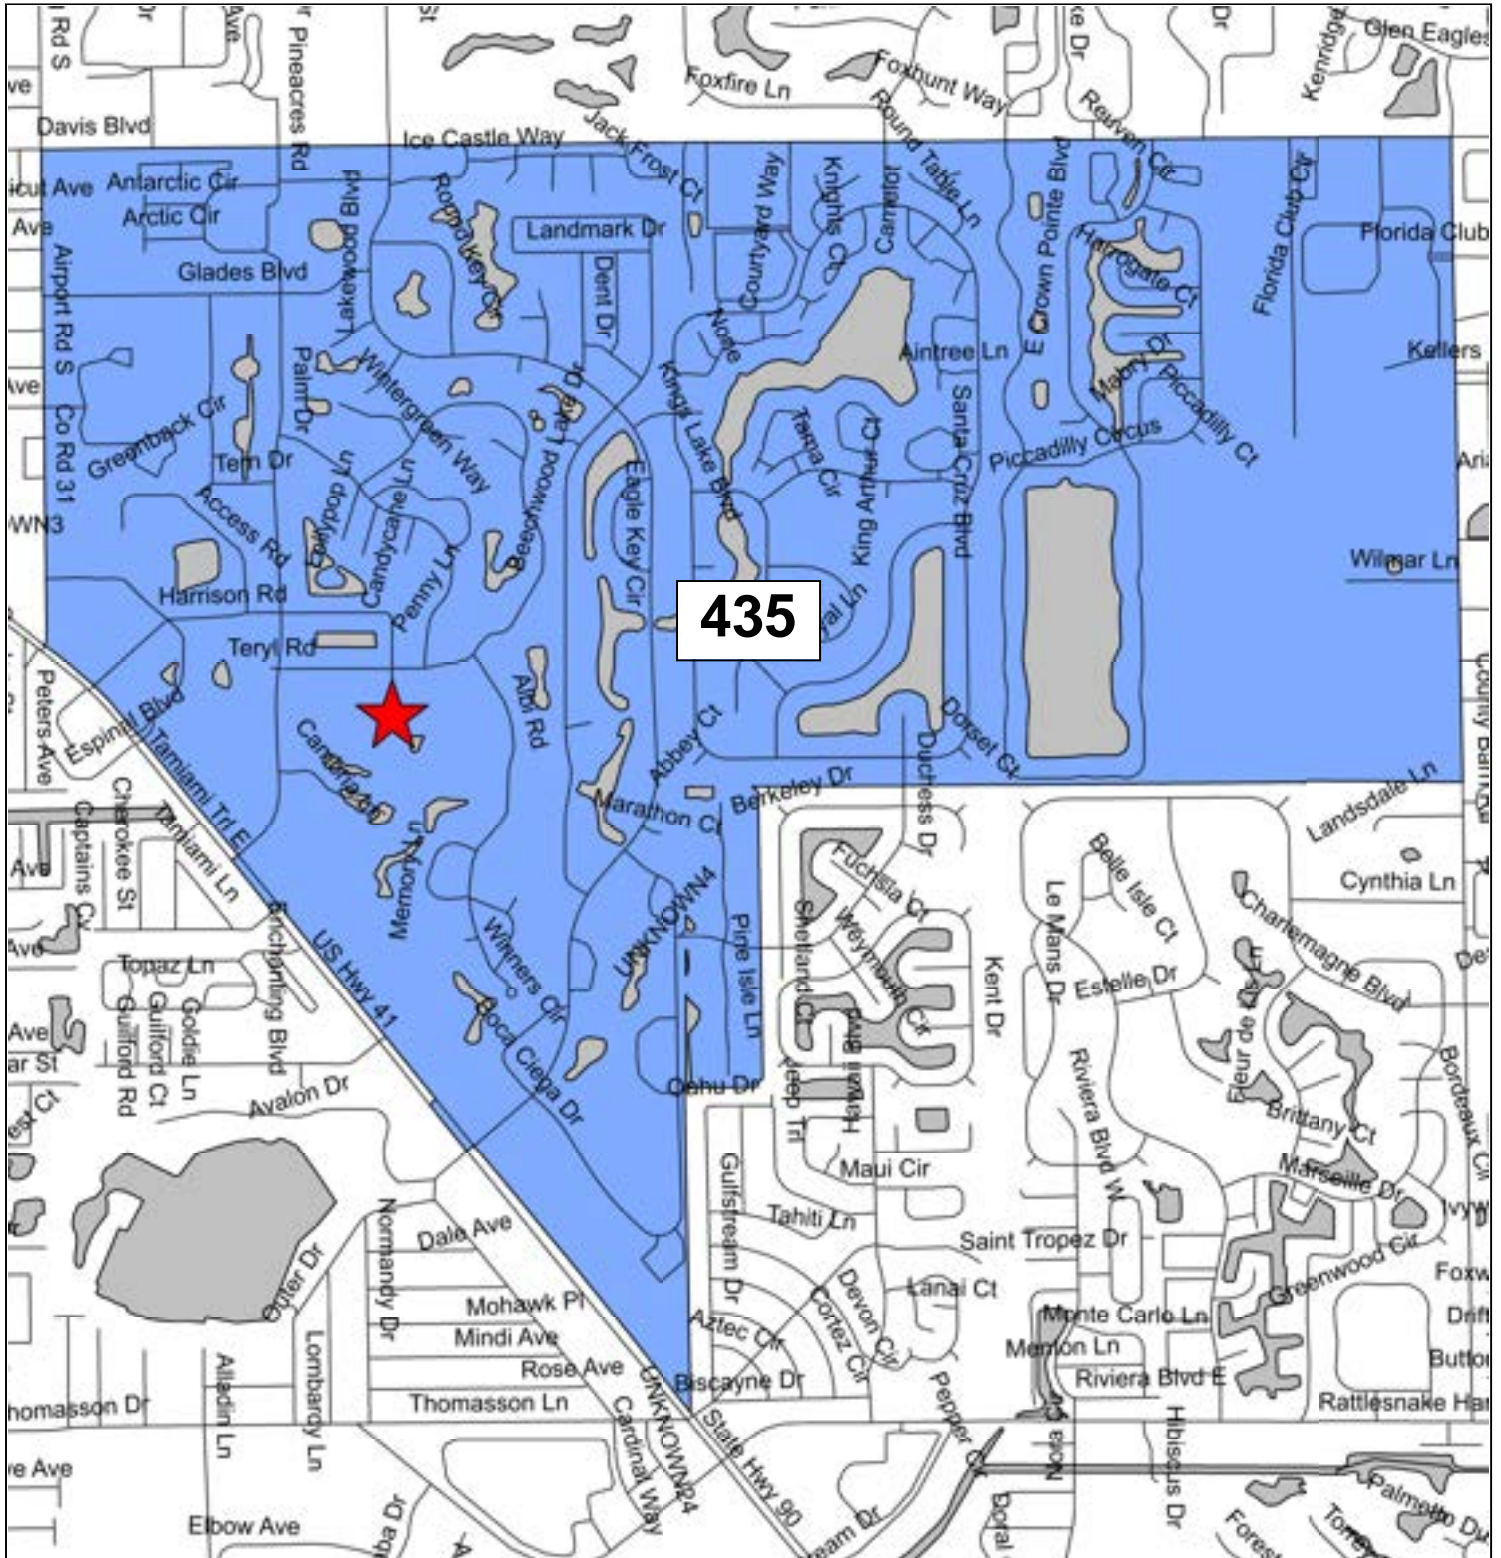

Precinct 435: Glades Community Center