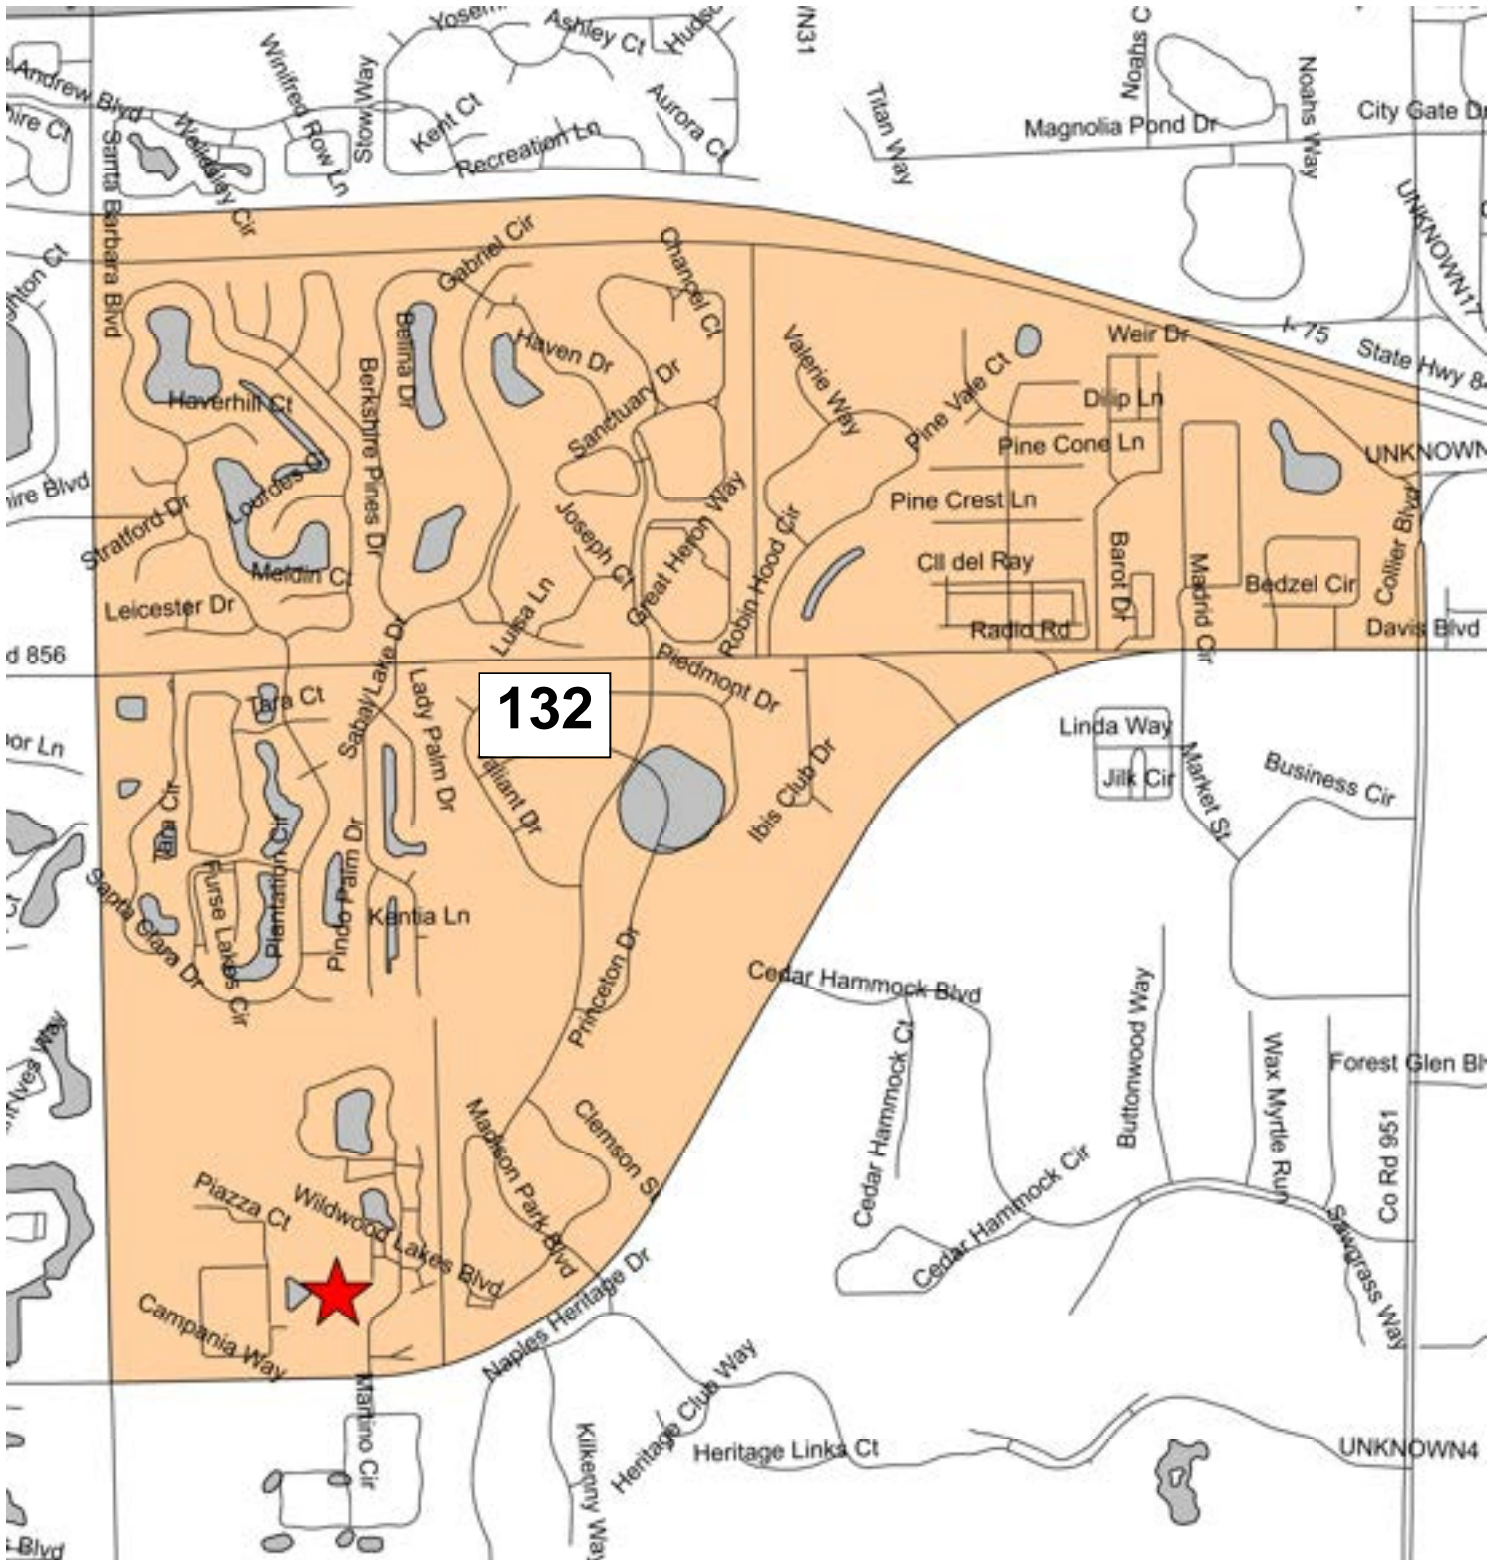

Precinct 101: West Wind Estates Comm Bldg

Precinct 102: Everglades City Hall

Precinct 103: First Haitian Baptist Church

Precinct 132: New Hope Ministries

Precinct 141: Hitching Post Recreation Hall

Precinct 142: Isles of Capri Community Center

Precinct 144: Shepherd of the Glades Church

Precinct 145: Florida Sports Park

Precinct 150: Verona Walk Town Center

Precinct 155: South Regional Library

Precinct 156: Eagle Lakes Community Park

Precinct 159: The Club & Spa at Fiddler's Creek