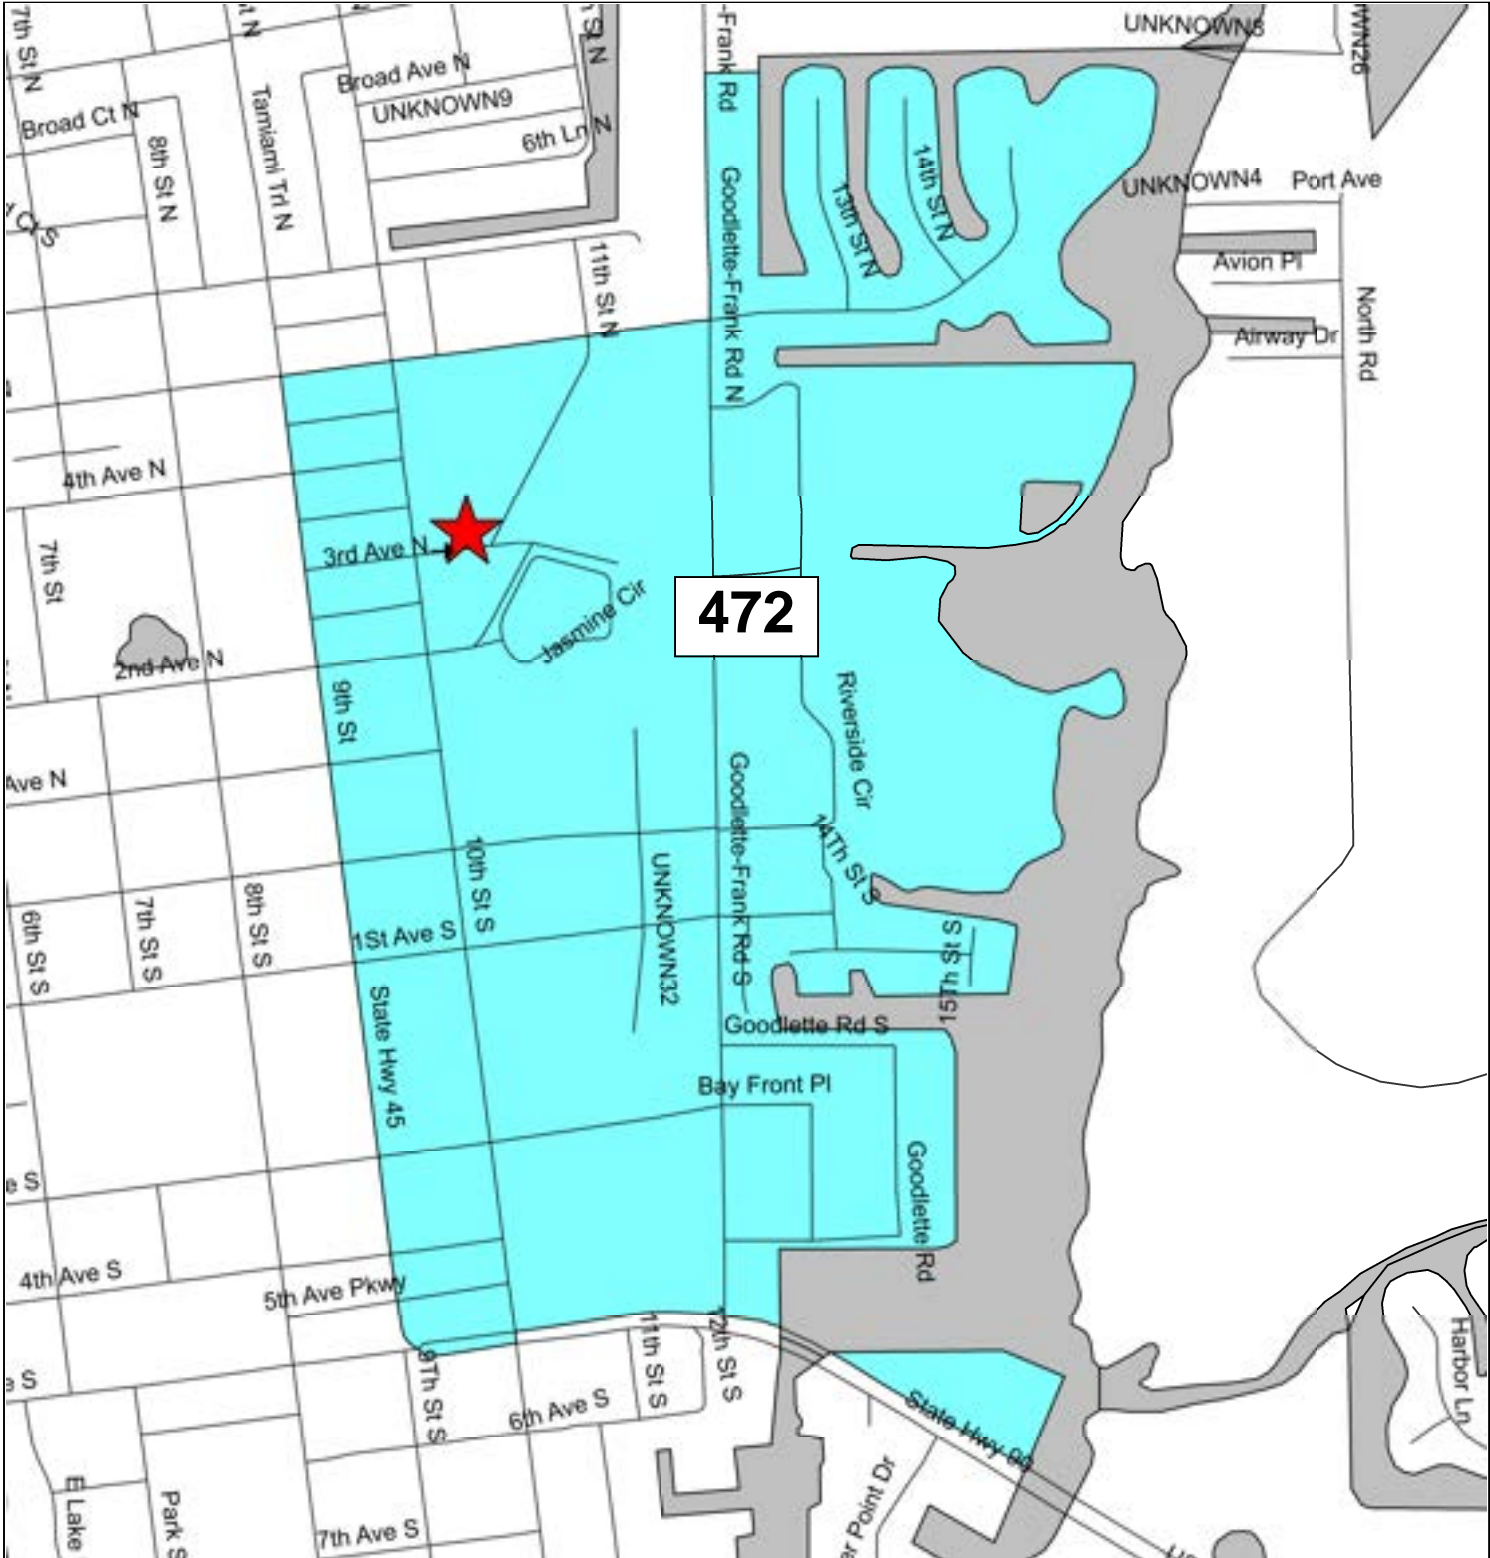

Precinct 472: River Park Community Center