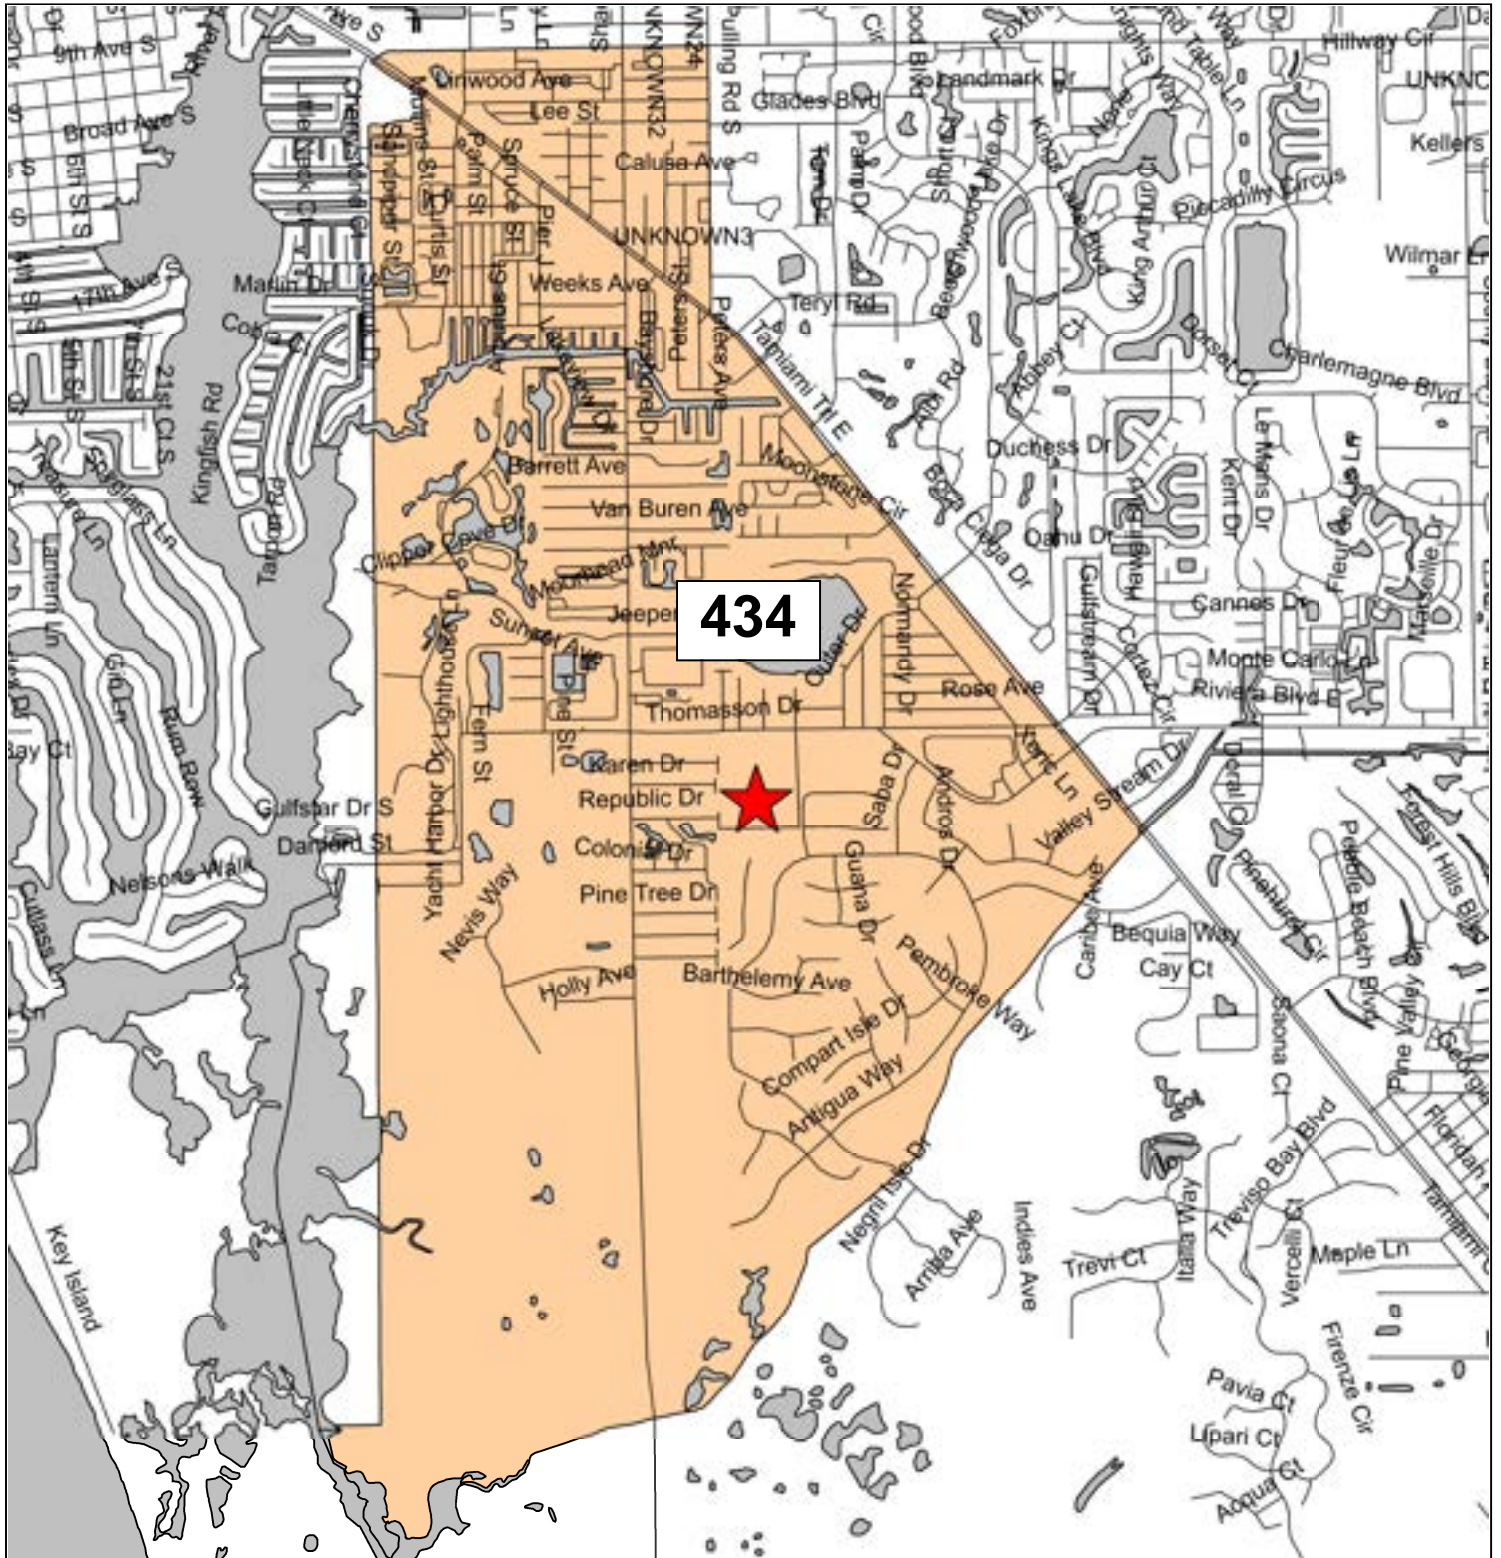

Precinct 434: East Naples Community Park