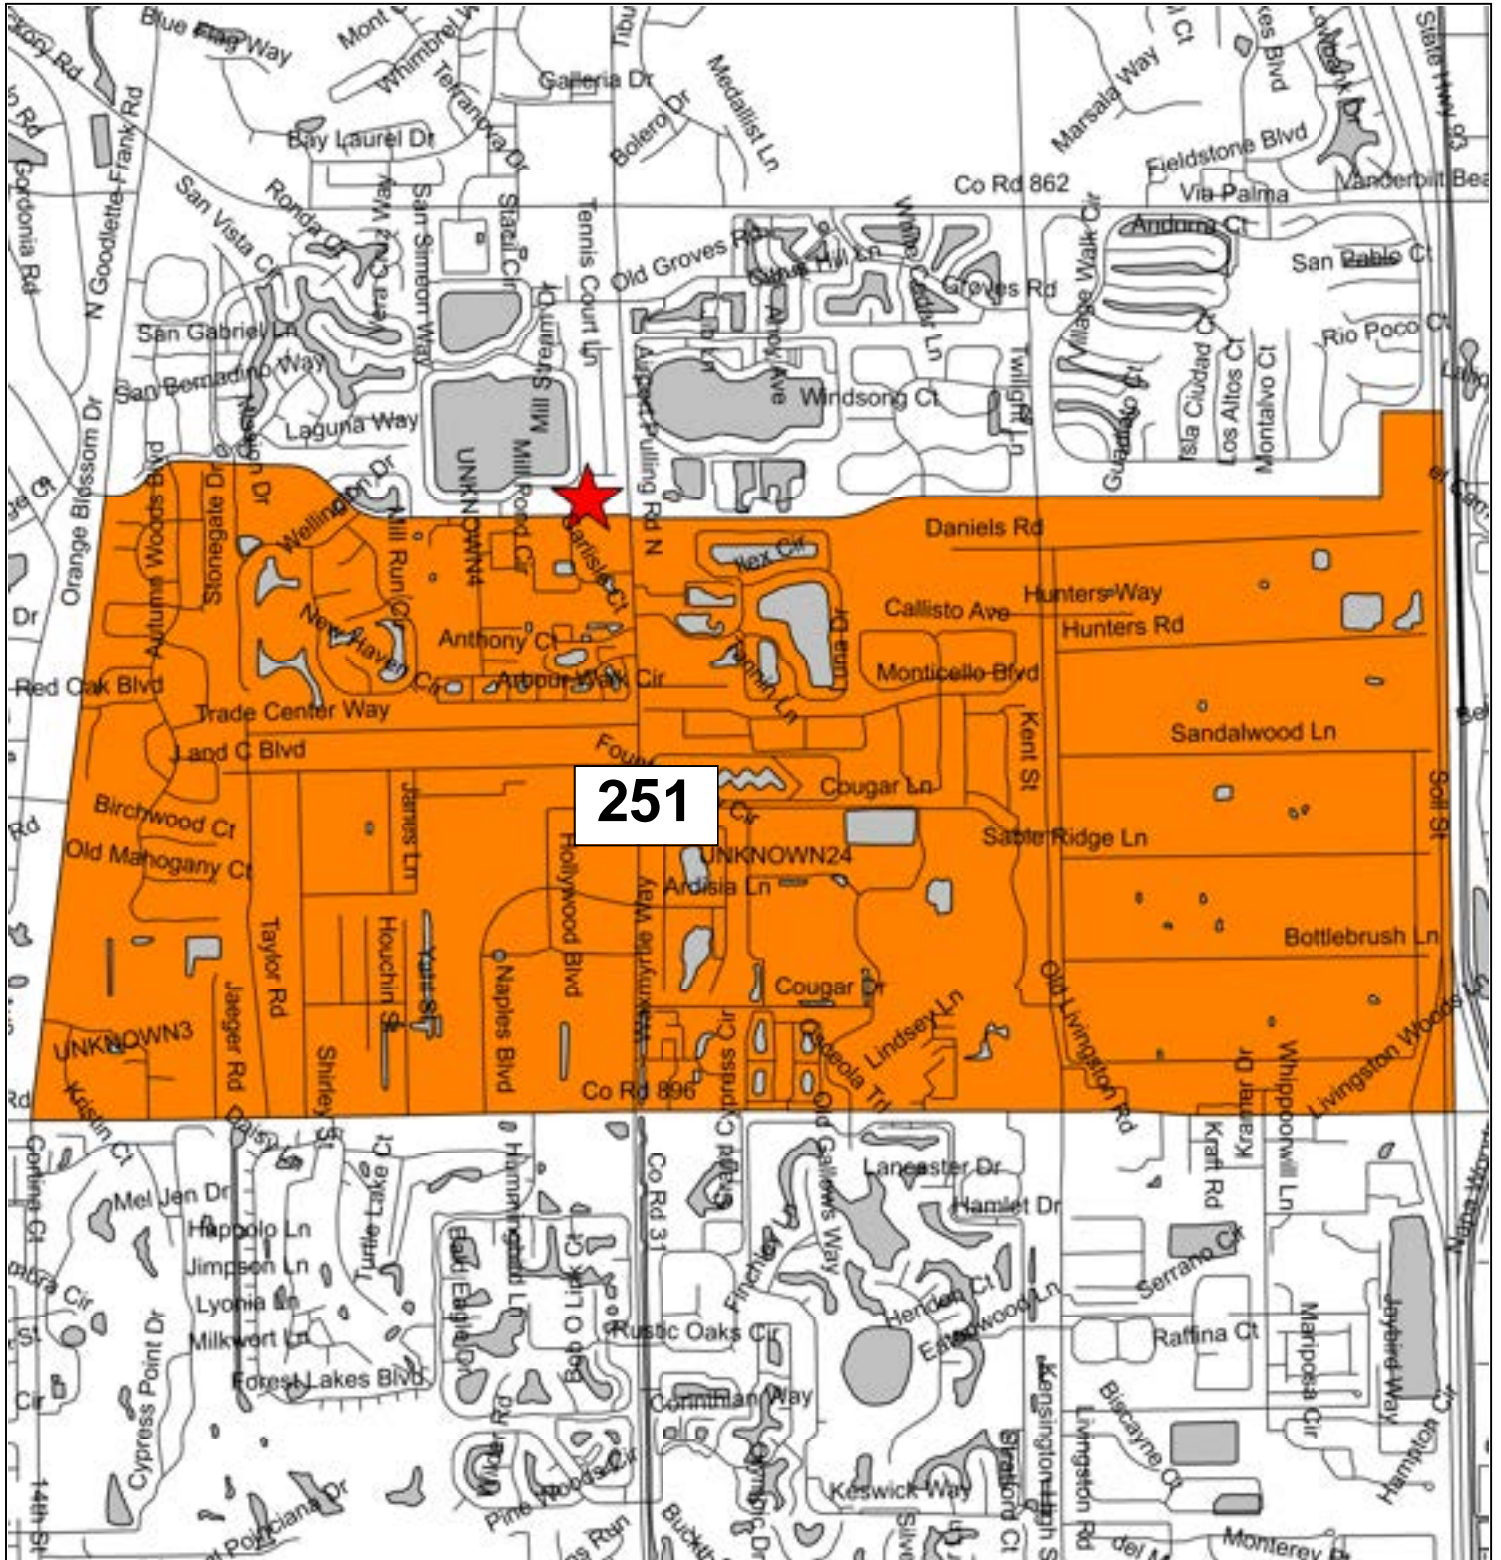

Precinct 251: Library Headquarters