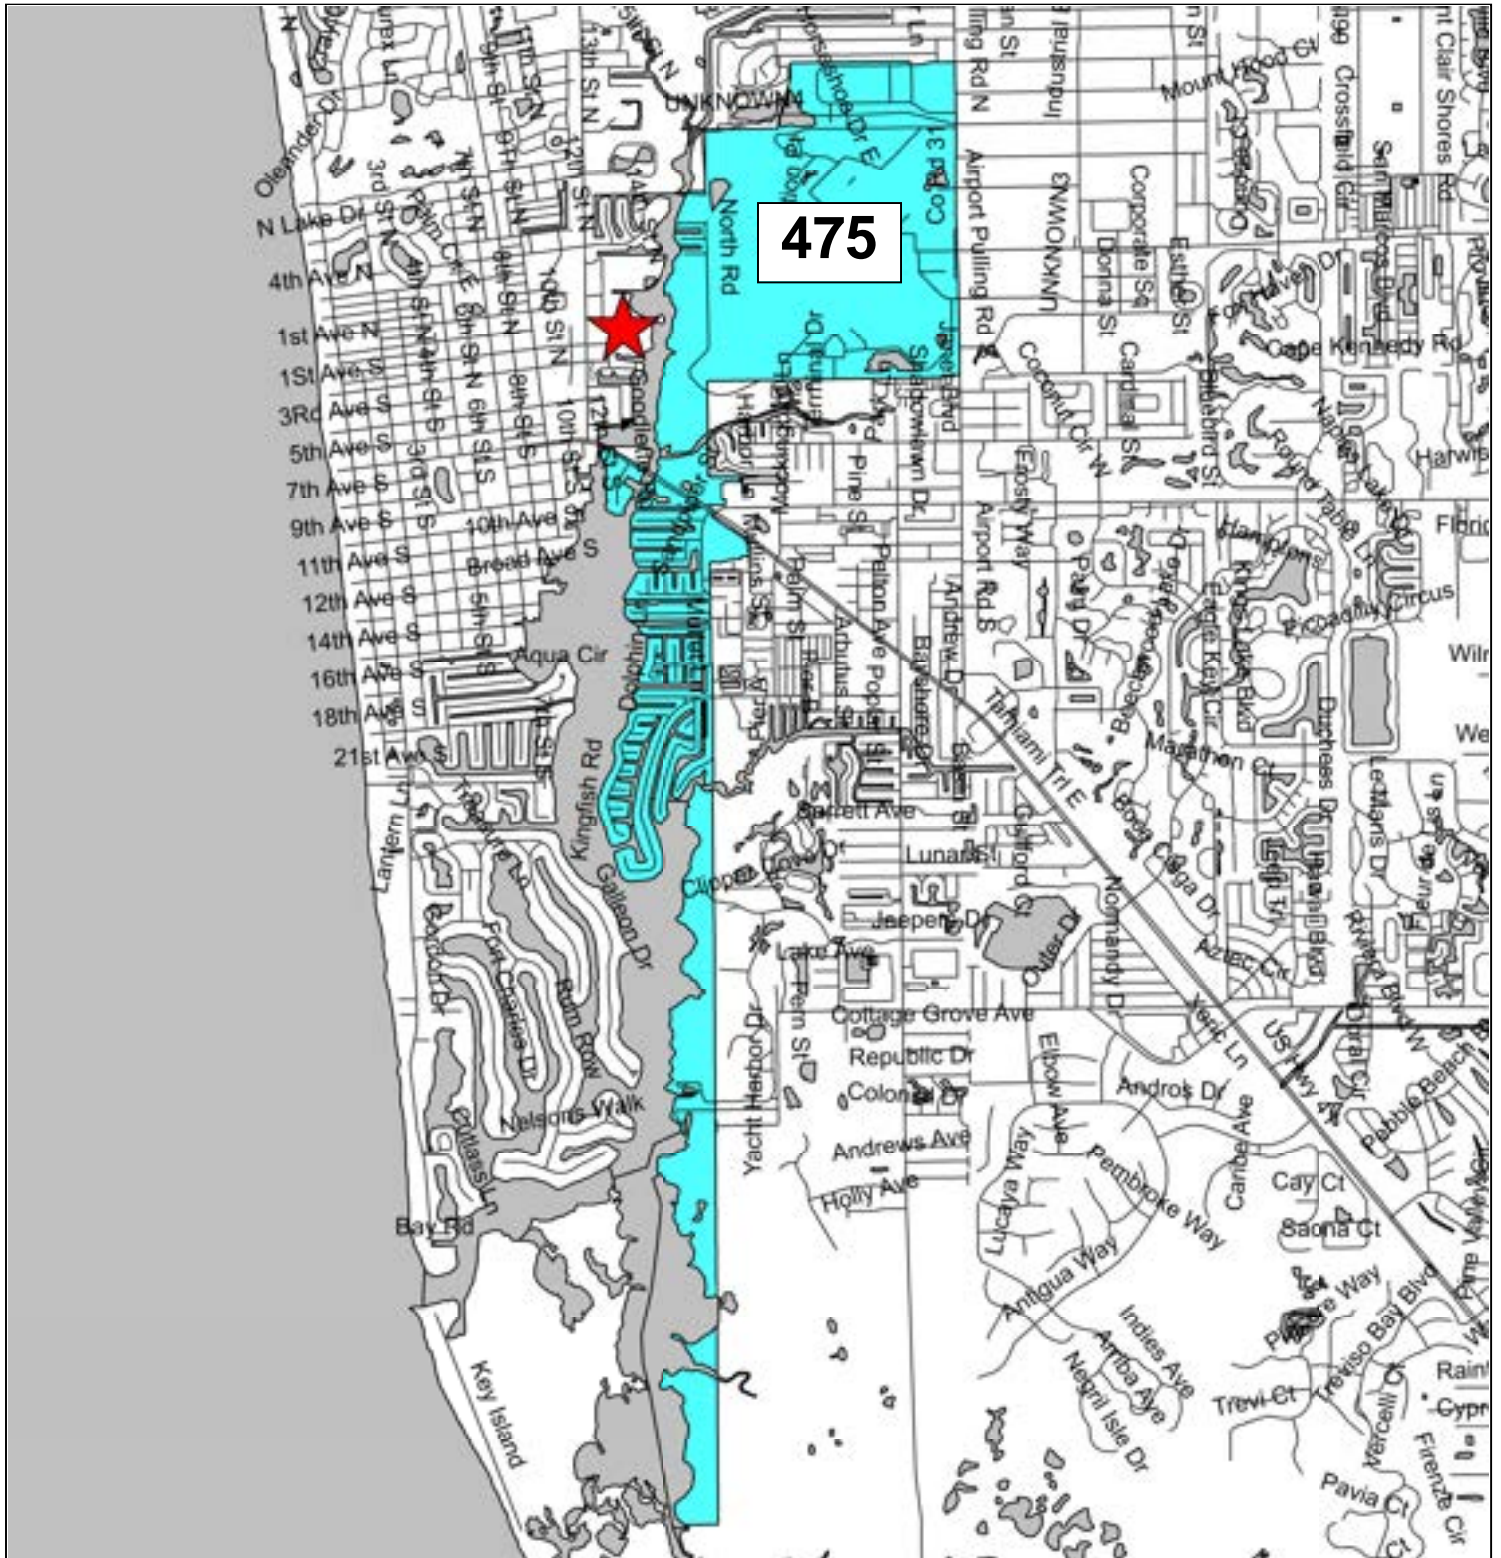

Precinct 475: Baker Park