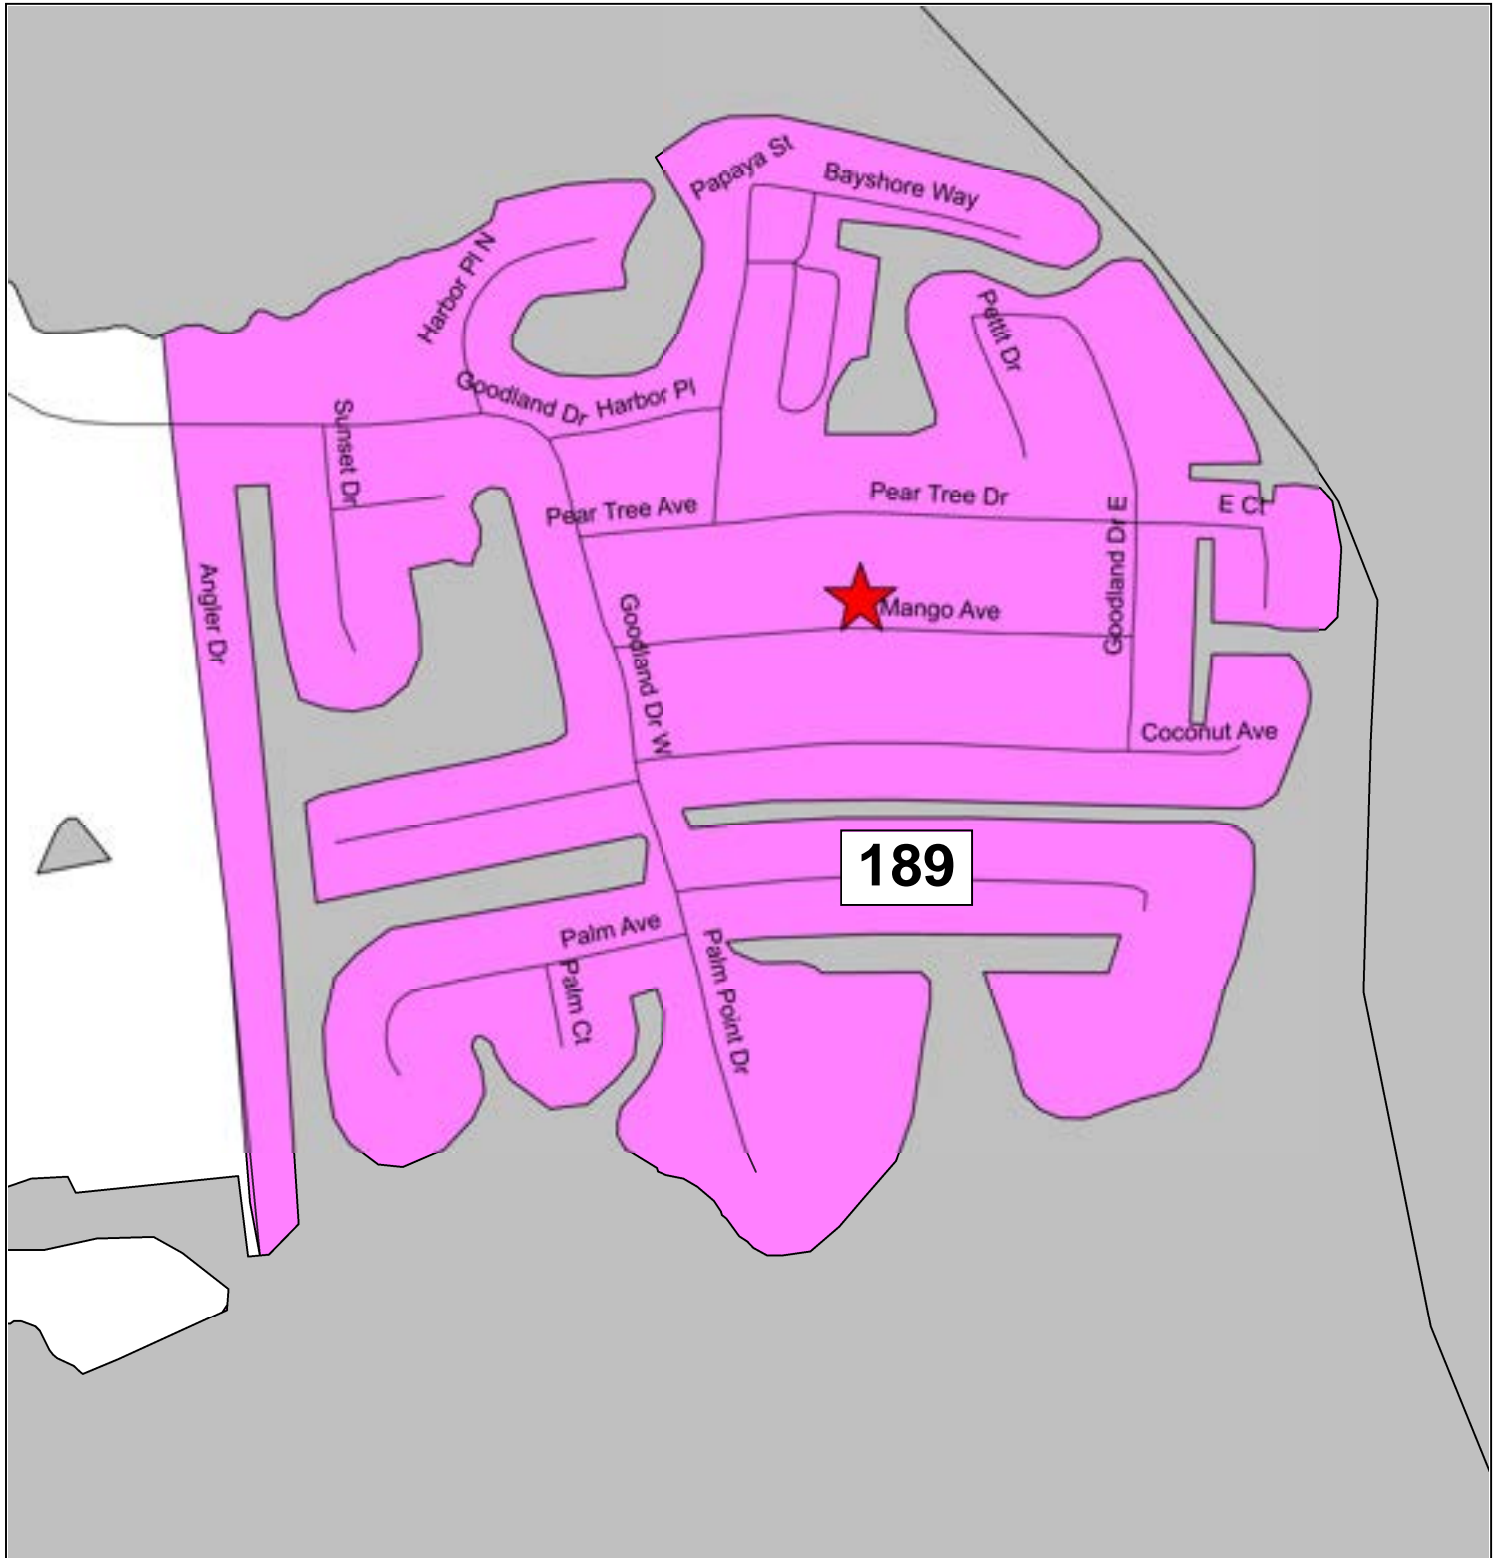

Precinct 189: Goodland Community Center