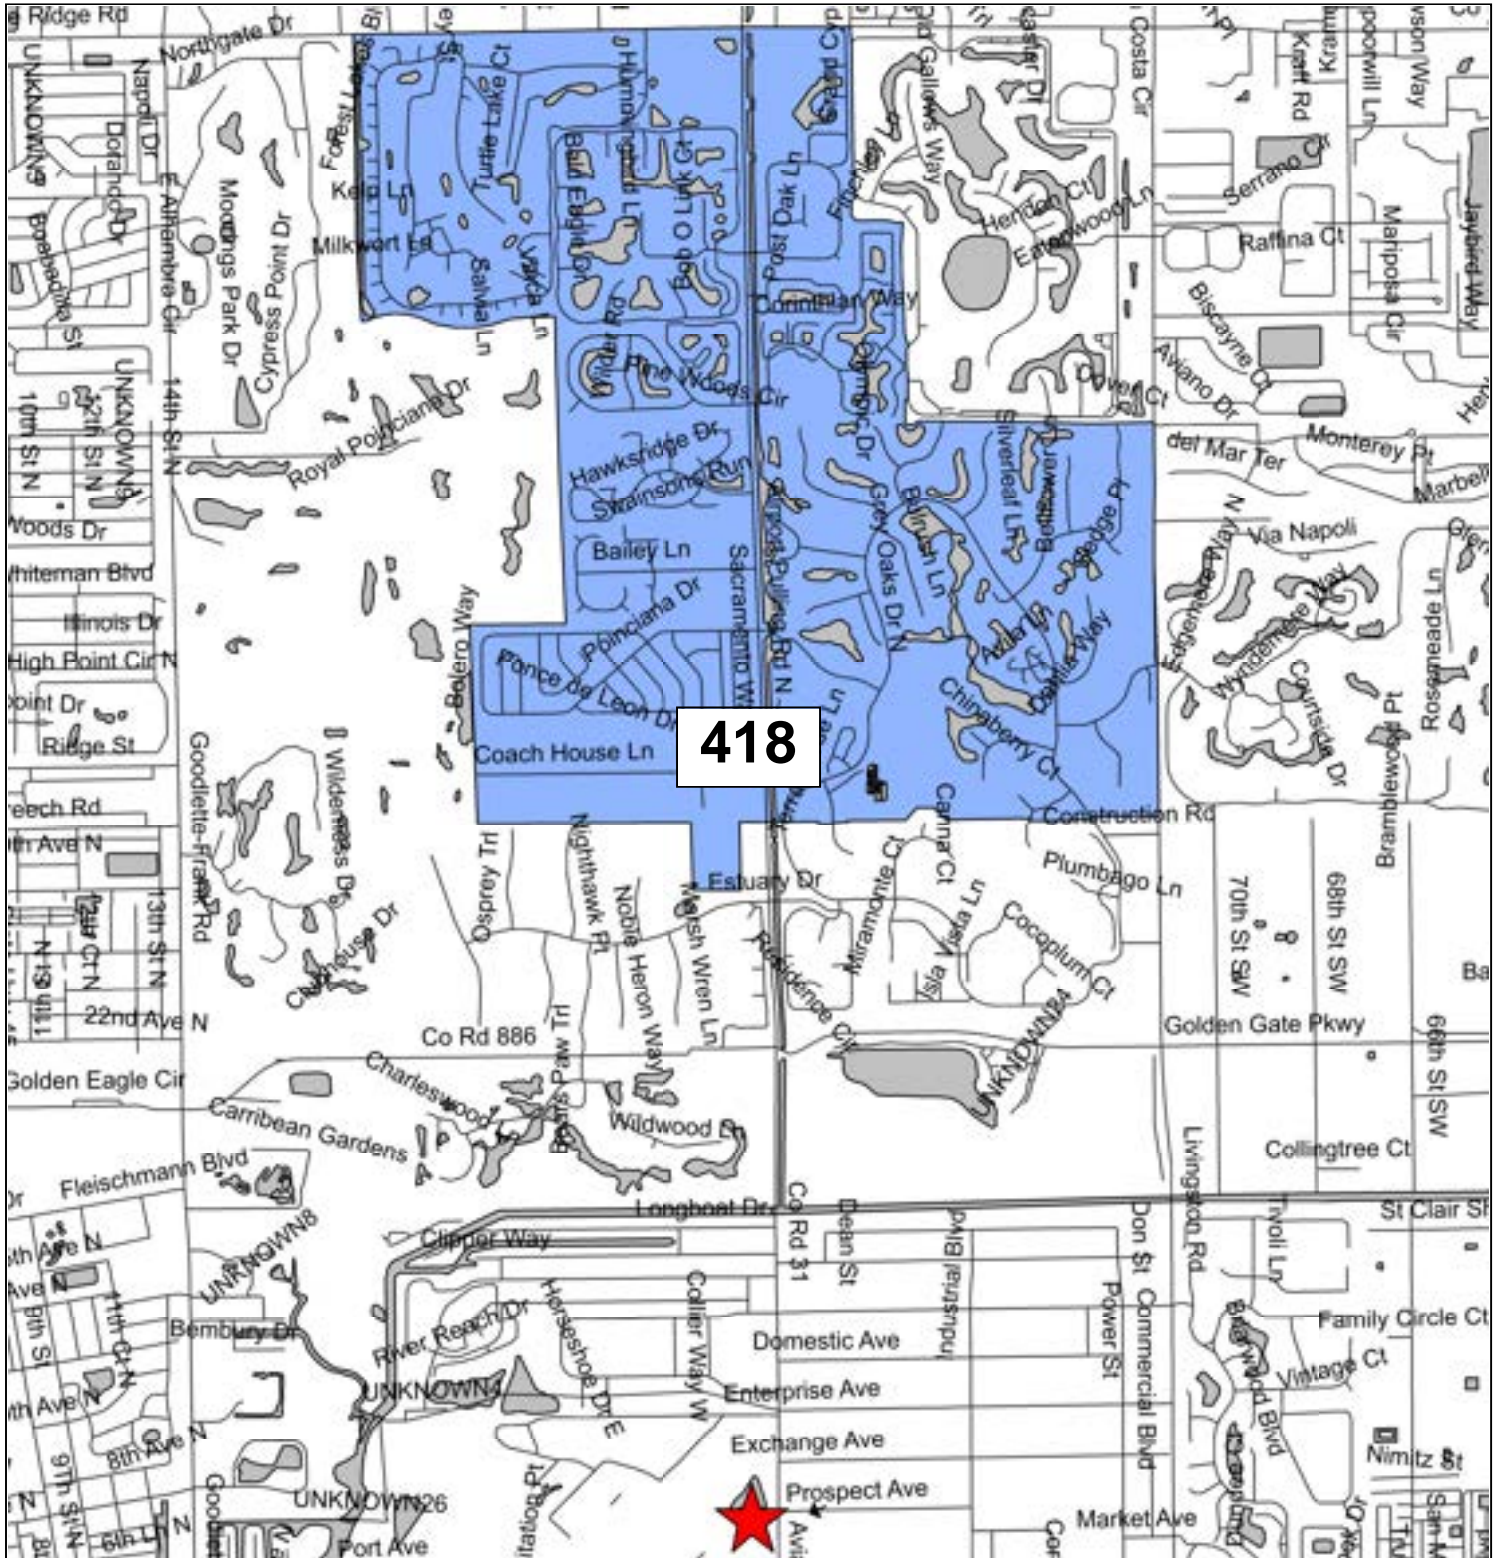

Precinct 418: Humane Society Naples