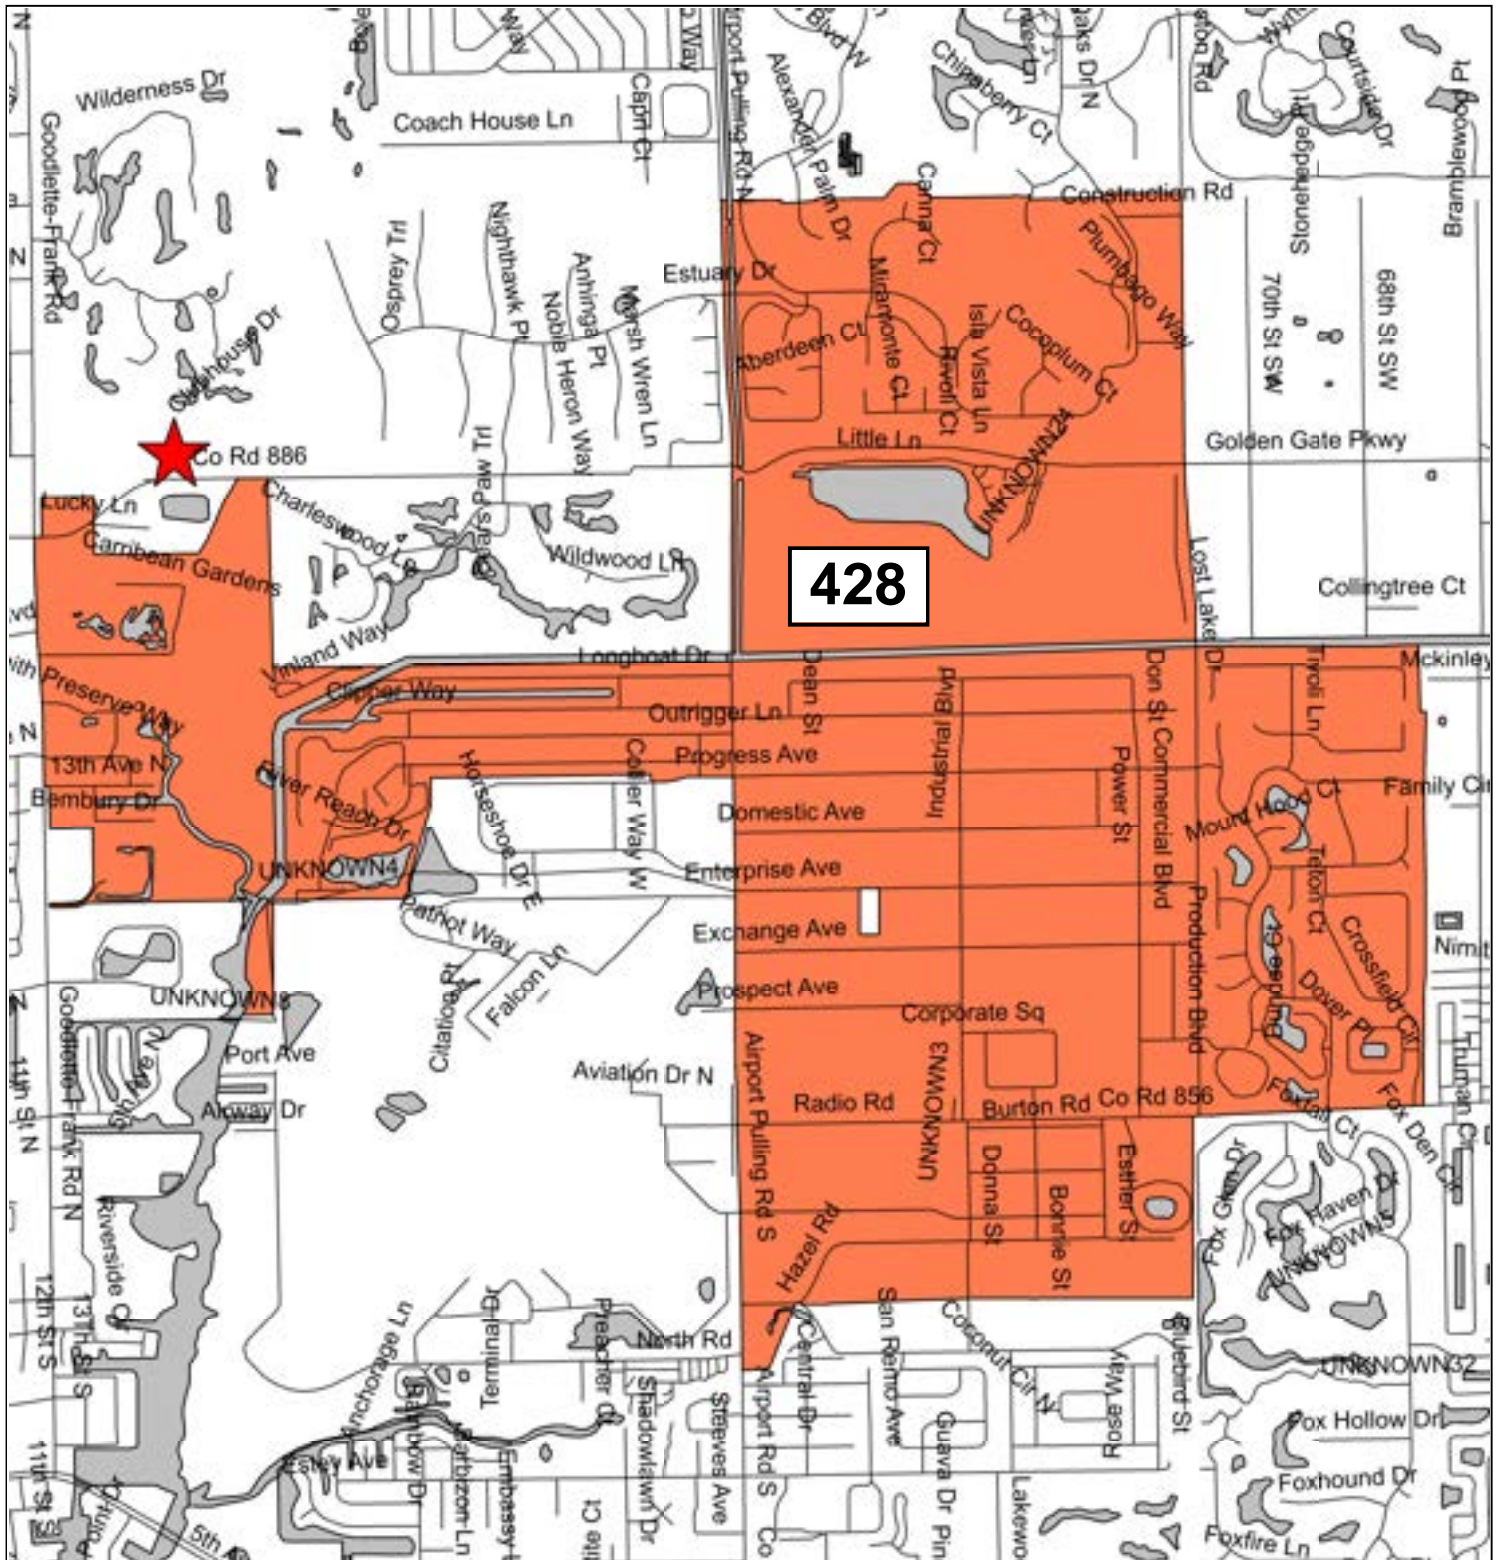

Precinct 428: Freedom Park