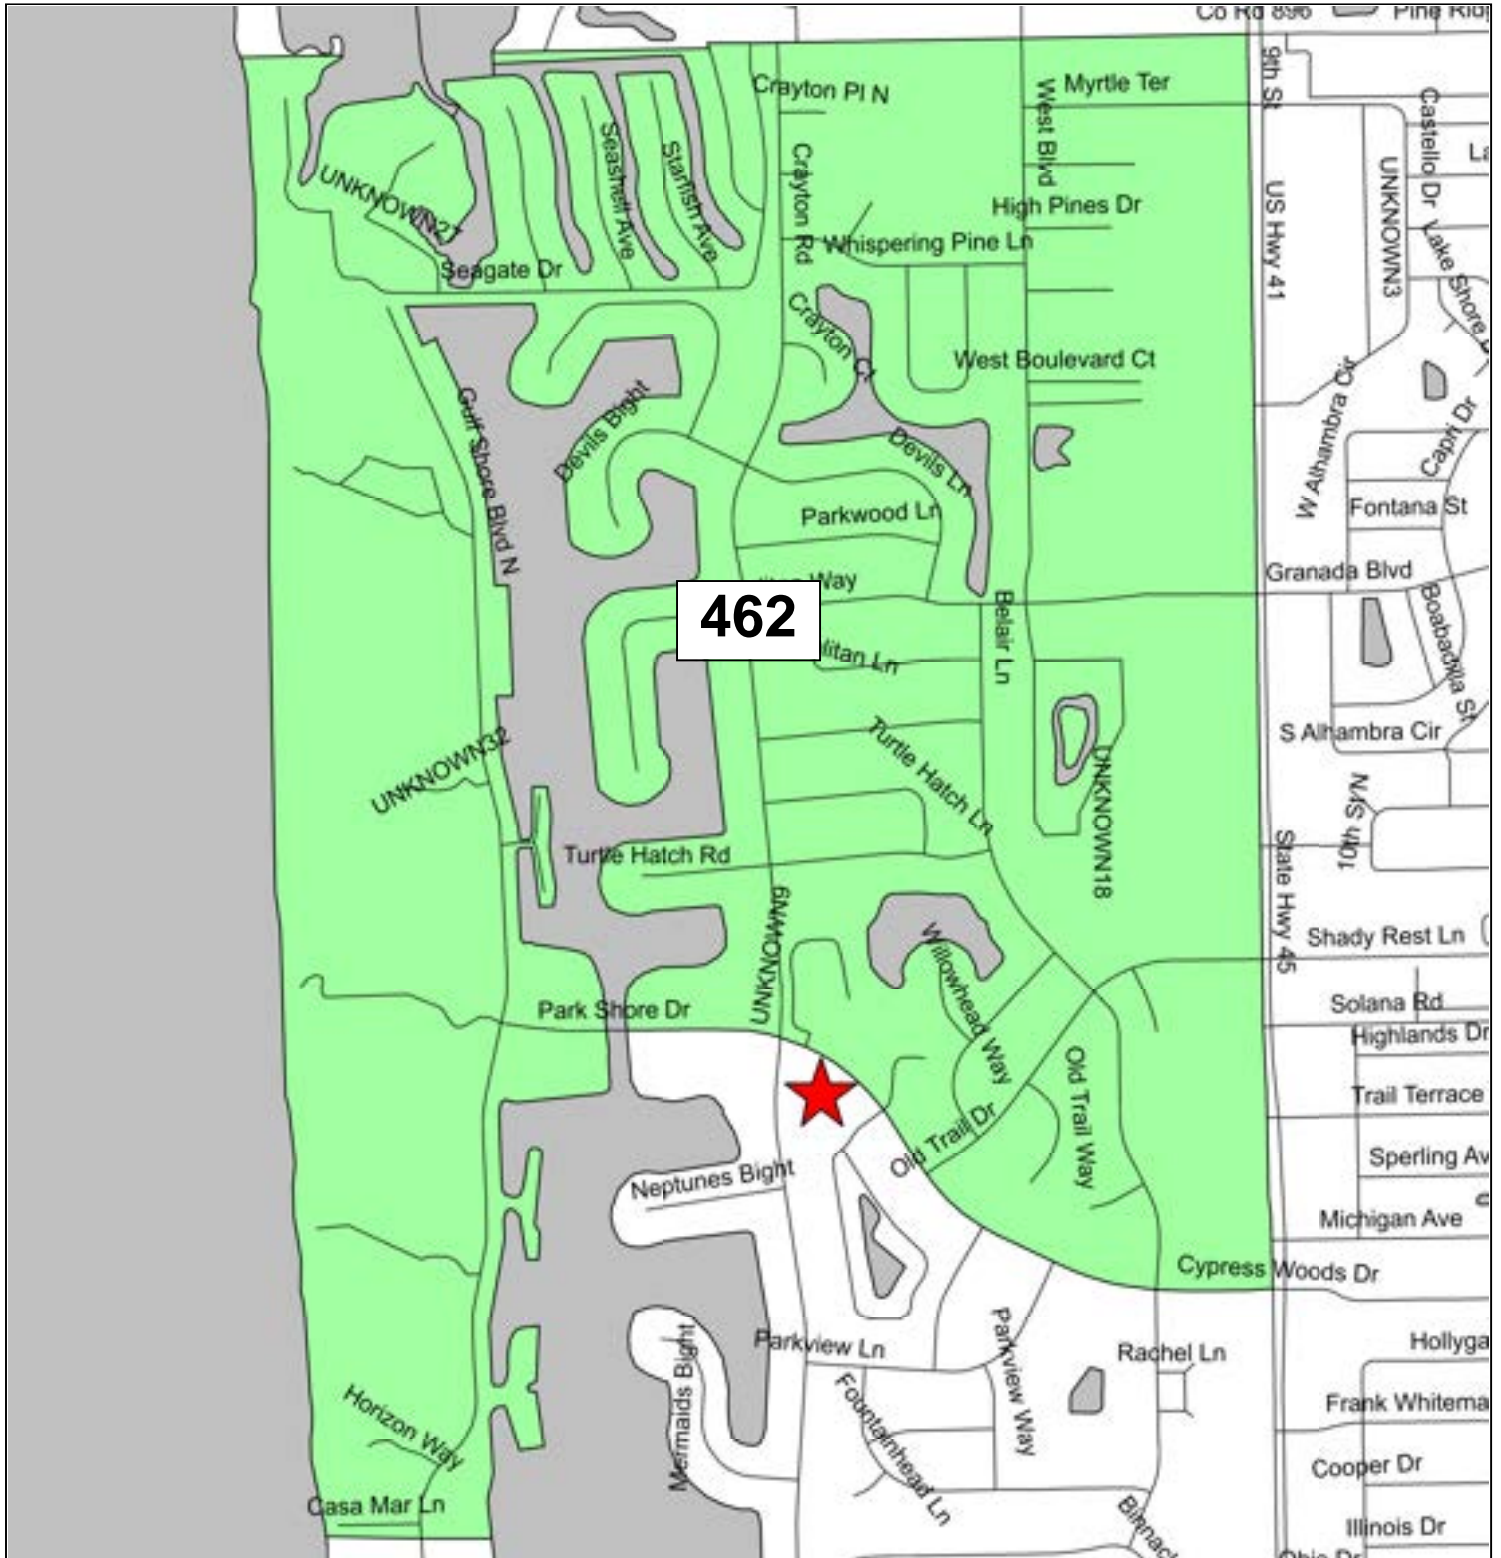

Precinct 462: St. John's Episcopal Church