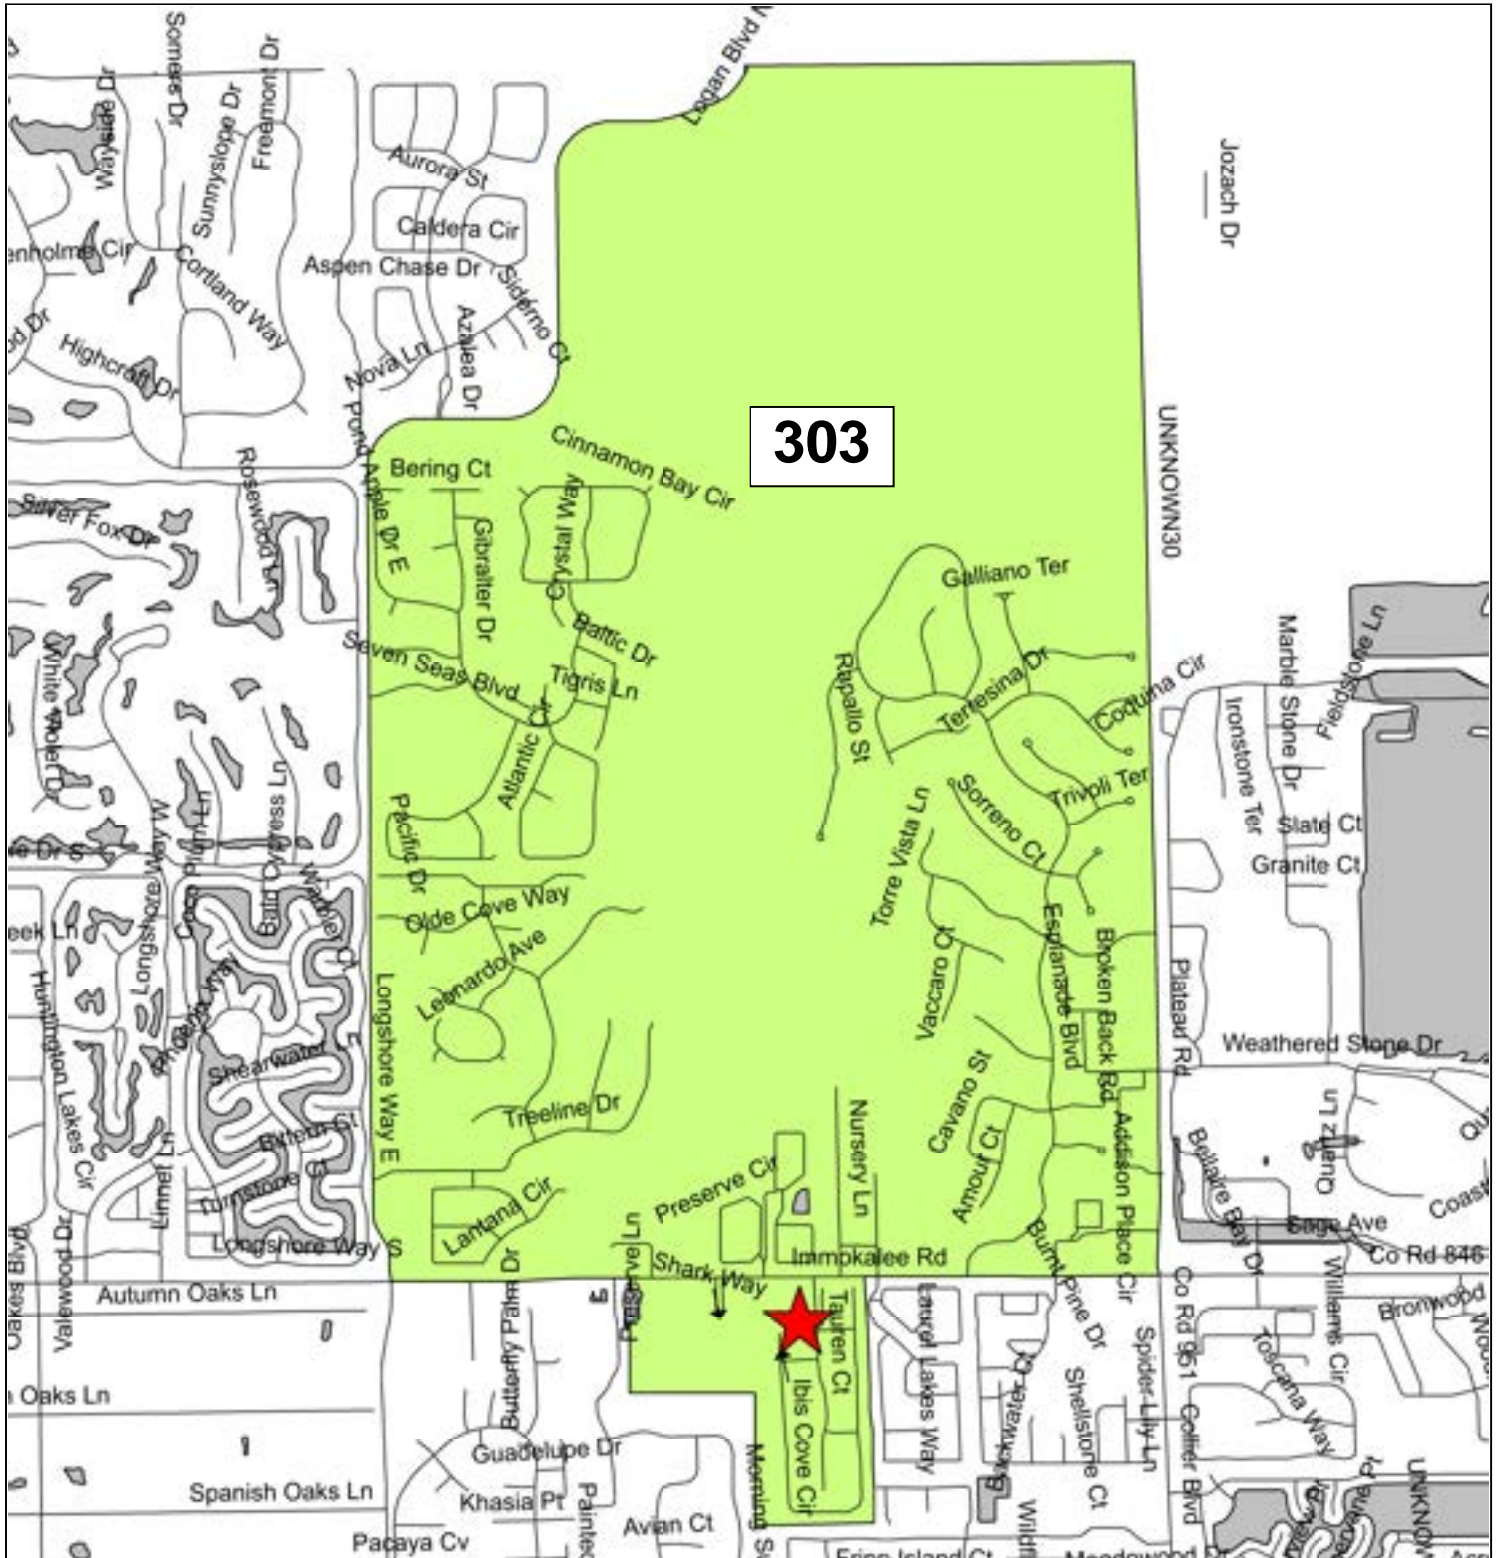

Precinct 303: Cornerstone United Methodist Church